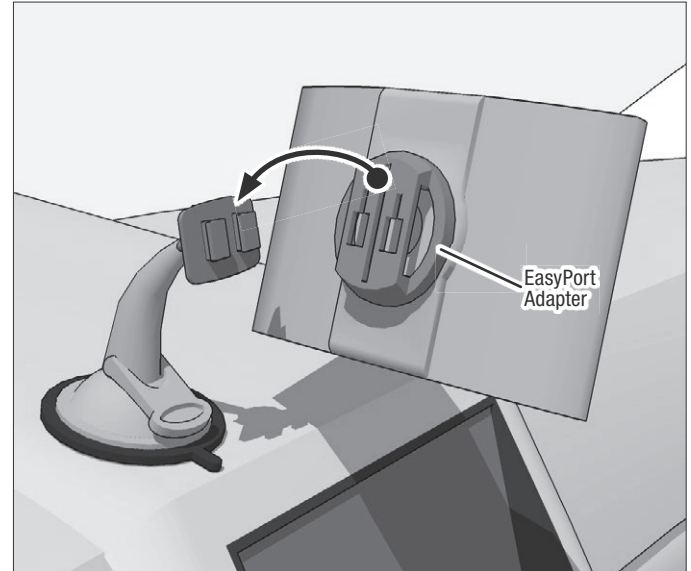

GN014-SBH - Travelmount® Windshield & Dashboard Mount
 APTTEP - Adapter for TomTom EasyPort
 AP013 - Adhesive Mounting Disk

GN014-SBH

APTTEP

AP013

1 Attach mount to windshield and engage suction lock lever.

2 Attach EasyPort adapter to a compatible device and connect to the mount.

Optional: Use included adhesive disk for mounting on dashboard.

*Let mounting disk adhesive set for 24 hours before use.

Safety Precautions