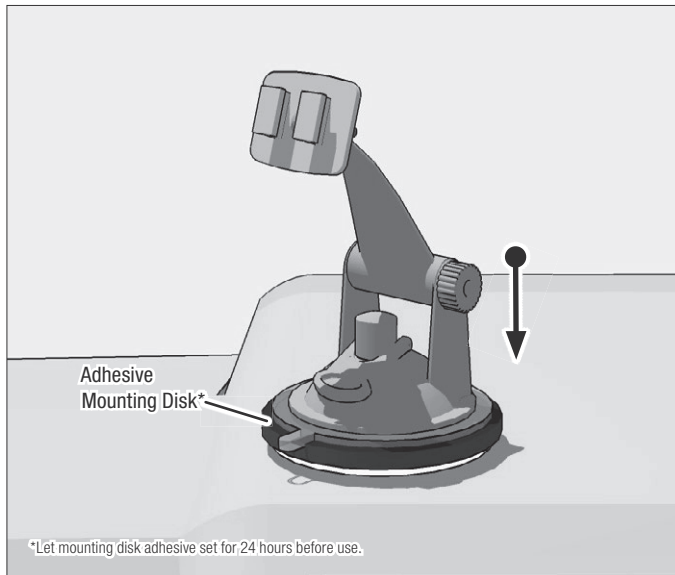

GN014-SBH - Travelmount® Windshield & Dashboard Mount
 APTTEP - Adapter for TomTom EasyPort
 AP013 - Adhesive Mounting Disk

GN014-SBH

APTTEP

AP013

1 Attach mount to windshield and engage suction lock lever.

2 Attach EasyPort adapter to a compatible device and connect to the mount.

Optional: Use included adhesive disk for mounting on dashboard.

*Let mounting disk adhesive set for 24 hours before use.

Safety Precautions