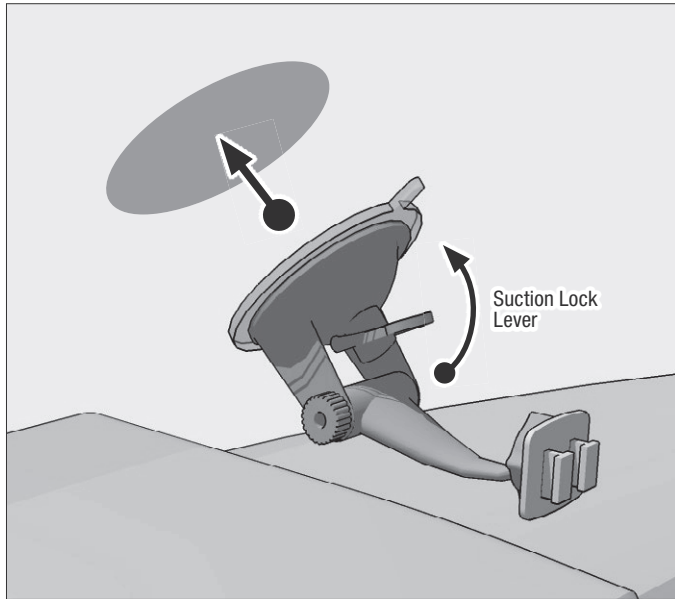

GN014-SBH - Travelmount® Windshield & Dashboard Mount
 APTTEP - Adapter for TomTom EasyPort
 AP013 - Adhesive Mounting Disk

GN014-SBH

APTTEP

AP013

1 Attach mount to windshield and engage suction lock lever.

2 Attach EasyPort adapter to a compatible device and connect to the mount.

Optional: Use included adhesive disk for mounting on dashboard.

*Let mounting disk adhesive set for 24 hours before use.

Safety Precautions