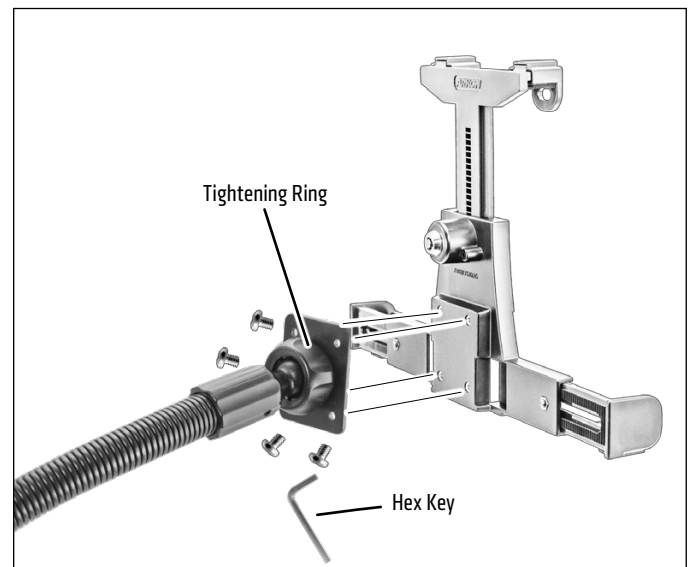

Passenger Seat Bolt Mounting - Option 1:

- 1 Use a socket wrench to loosen the passenger seat track bolt.
- 2 Insert the seat track bolt bracket.
- 3 Retighten the seat track bolt.

Floor Mounting - Option 2

Screw the floor bracket to the mount. (Depending on your vehicle, you may need to change the orientation of the bracket.) Attach the floor / console bracket with screws.

Attaching the Universal Locking Tablet Holder

Connect the tablet holder onto the pedestal using the included hex key to securely tighten the hex screws using the 4-Hole AMPS mounting pattern. Loosen the tightening ring to reposition the holder, retighten to desired position.

Optional: Attach included metal conduit to console to minimize vibration.

Inserting Tablet

1 Use Phillips screwdriver to adjust sides and width of holder to fit tablet. There are 6 screw adjustment points in total.