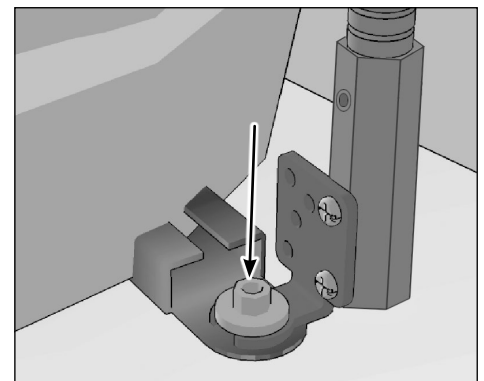

Package Contents:

- (1) **TAB005KL-B** – Universal Locking Tablet Holder with Key Lock and Key
- (1) **GN088L22AL** – 22" Flexible Aluminum Seat Rail or Floor Mount
- (1) **SPTAB5KL** – Hex Security Screw Pack for TAB005KL-B

Warning: Drilling into the dash, floor, or console may damage the vehicle. Use caution and consult a mobile install professional to avoid drilling into the gas tank, electrical system, or other highly sensitive vehicle components.

Passenger Seat Bolt Mounting - Option 1:

- 1 Use a socket wrench to loosen the passenger seat track bolt.
- 2 Insert the seat track bolt bracket.
- 3 Retighten the seat track bolt.

Floor Mounting - Option 2

Connect the tablet holder onto the pedestal using the included hex key to securely tighten the hex screws using the 4-Hole AMPS mounting pattern. Loosen the tightening ring to reposition the holder, retighten to desired position.