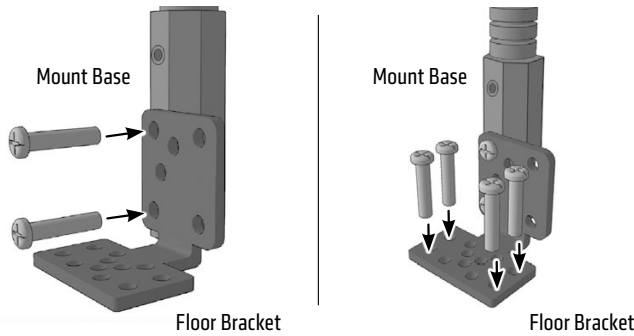

Package Contents:

- (1) **TAB005KL-B** – Universal Locking Tablet Holder with Key Lock and Key
- (1) **GN088L22AL** – 22" Flexible Aluminum Seat Rail or Floor Mount
- (1) **SPTAB5KL** – Hex Security Screw Pack for TAB005KL-B

Warning: Drilling into the dash, floor, or console may damage the vehicle. Use caution and consult a mobile install professional to avoid drilling into the gas tank, electrical system, or other highly sensitive vehicle components.

Passenger Seat Bolt Mounting - Option 1:

- 1 Use a socket wrench to loosen the passenger seat track bolt.
- 2 Insert the seat track bolt bracket.
- 3 Retighten the seat track bolt.

Floor Mounting - Option 2

Screw the floor bracket to the mount. (Depending on your vehicle, you may need to change the orientation of the bracket.) Attach the floor / console bracket with screws.

Attaching the Universal Locking Tablet Holder