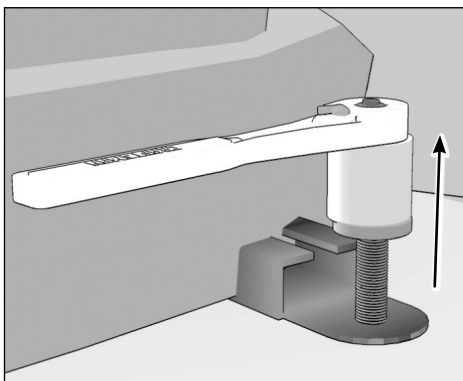

Package Contents:

- (1) **TAB005KL-B** – Universal Locking Tablet Holder with Key Lock and Key
- (1) **GN088L22AL** – 22" Flexible Aluminum Seat Rail or Floor Mount
- (1) **SPTAB5KL** – Hex Security Screw Pack for TAB005KL-B

Warning: Drilling into the dash, floor, or console may damage the vehicle. Use caution and consult a mobile install professional to avoid drilling into the gas tank, electrical system, or other highly sensitive vehicle components.

Passenger Seat Bolt Mounting - Option 1:

- 1 Use a socket wrench to loosen the passenger seat track bolt.
- 2 Insert the seat track bolt bracket.
- 3 Retighten the seat track bolt.

Floor Mounting - Option 2

Connect the tablet holder onto the pedestal using the included hex key to securely tighten the hex screws using the 4-Hole AMPS mounting pattern. Loosen the tightening ring to reposition the holder, retighten to desired position.