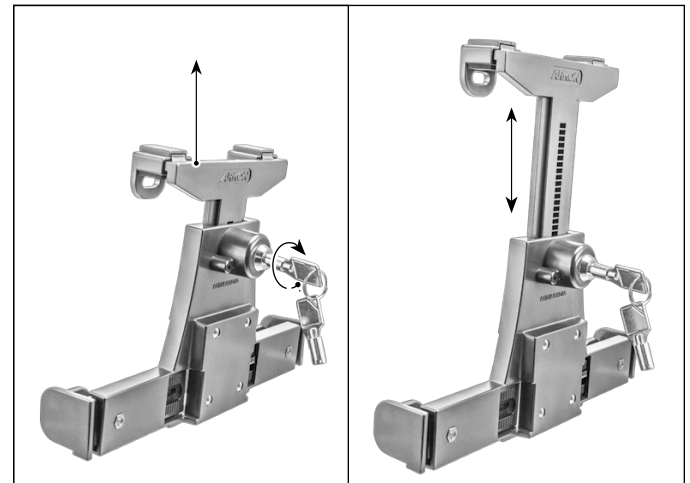

Screw the floor bracket to the mount. (Depending on your vehicle, you may need to change the orientation of the bracket.) Attach the floor / console bracket with screws.

Attaching the Universal Locking Tablet Holder

Connect the tablet holder onto the pedestal using the included hex key to securely tighten the hex screws using the 4-Hole AMPS mounting pattern. Loosen the tightening ring to reposition the holder, retighten to desired position.

Optional: Attach included metal conduit to console to minimize vibration.

Inserting Tablet

1 Use Phillips screwdriver to adjust sides and width of holder to fit tablet. There are 6 screw adjustment points in total.

2 Insert key into back lock and turn right to unlock. Pull up on top adjusting arm to prepare for fitting the tablet.

3 Insert tablet into holder. Adjust top of holder to fit tablet. Push button in on back lock to secure tablet.