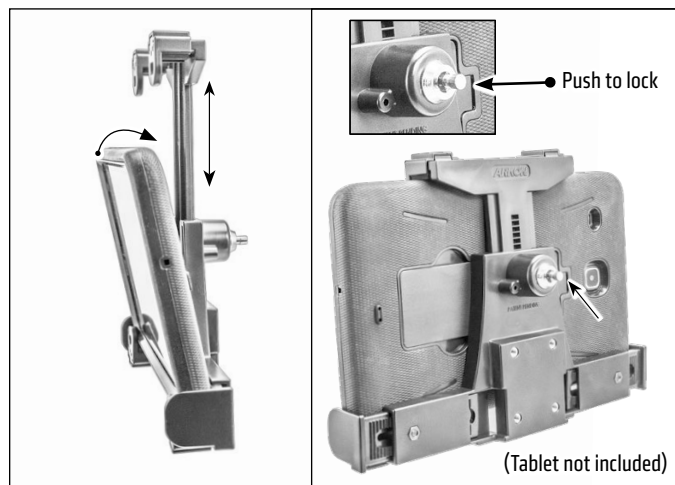

Screw the floor bracket to the mount. (Depending on your vehicle, you may need to change the orientation of the bracket.) Attach the floor / console bracket with screws.

Attaching the Universal Locking Tablet Holder

Connect the tablet holder onto the pedestal using the included hex key to securely tighten the hex screws using the 4-Hole AMPS mounting pattern. Loosen the tightening ring to reposition the holder, retighten to desired position.

Optional: Attach included metal conduit to console to minimize vibration.

Inserting Tablet

1 Use Phillips screwdriver to adjust sides and width of holder to fit tablet. There are 6 screw adjustment points in total.

2 Insert key into back lock and turn right to unlock. Pull up on top adjusting arm to prepare for fitting the tablet.

3 Insert tablet into holder. Adjust top of holder to fit tablet. Push button in on back lock to secure tablet.