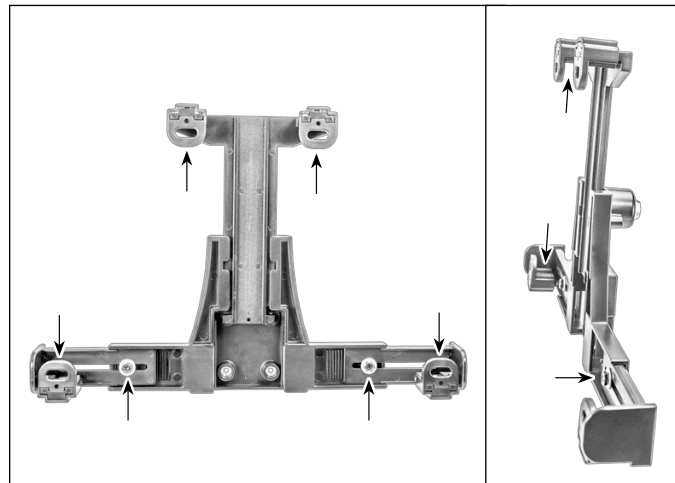

Passenger Seat Bolt Mounting - Option 1:

- 1 Use a socket wrench to loosen the passenger seat track bolt.
- 2 Insert the seat track bolt bracket.
- 3 Retighten the seat track bolt.

Floor Mounting - Option 2

Screw the floor bracket to the mount. (Depending on your vehicle, you may need to change the orientation of the bracket.) Attach the floor / console bracket with screws.

Attaching the Universal Locking Tablet Holder

Connect the tablet holder onto the pedestal using the included hex key to securely tighten the hex screws using the 4-Hole AMPS mounting pattern. Loosen the tightening ring to reposition the holder, retighten to desired position.

Optional: Attach included metal conduit to console to minimize vibration.

Inserting Tablet

1 Use Phillips screwdriver to adjust sides and width of holder to fit tablet. There are 6 screw adjustment points in total.