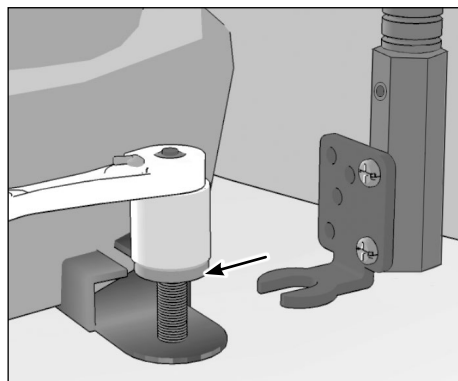

Package Contents:

- (1) **TAB005KL-B** – Universal Locking Tablet Holder with Key Lock and Key
- (1) **GN088L22AL** – 22" Flexible Aluminum Seat Rail or Floor Mount
- (1) **SPTAB5KL** – Hex Security Screw Pack for TAB005KL-B

Warning: Drilling into the dash, floor, or console may damage the vehicle. Use caution and consult a mobile install professional to avoid drilling into the gas tank, electrical system, or other highly sensitive vehicle components.

Passenger Seat Bolt Mounting - Option 1:

- 1 Use a socket wrench to loosen the passenger seat track bolt.
- 2 Insert the seat track bolt bracket.
- 3 Retighten the seat track bolt.

Floor Mounting - Option 2

Connect the tablet holder onto the pedestal using the included hex key to securely tighten the hex screws using the 4-Hole AMPS mounting pattern. Loosen the tightening ring to reposition the holder, retighten to desired position.