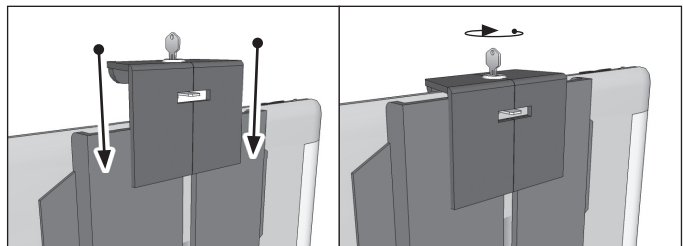

- 1** Using a screwdriver and/or drill, attach the metal AMPS mounting base to a flat surface with 4 screws (not included).

- 2** Connect the tablet holder to the mounting base (screws provided) using the 4-Hole AMPS mounting pattern. Loosen adjustment knob to reposition shaft, retighten to desired position.

Inserting Tablet

- 3** To size the tablet holder to your tablet, begin by unlocking the top of the tablet holder with the key and push up on the locking arm.

- 4** Unscrew the three screws/washers at the back/center of the holder to adjust the tablet holder's height to the tablet (not included). Retighten the screws/washers to secure.

- 5** Unscrew the screws at the bottom sides of the holder to adjust the tablet holder's width to the tablet. Tighten to secure.

- 6** To lock down tablet, close down on the locking arm on the top of the tablet and lock with key (included).