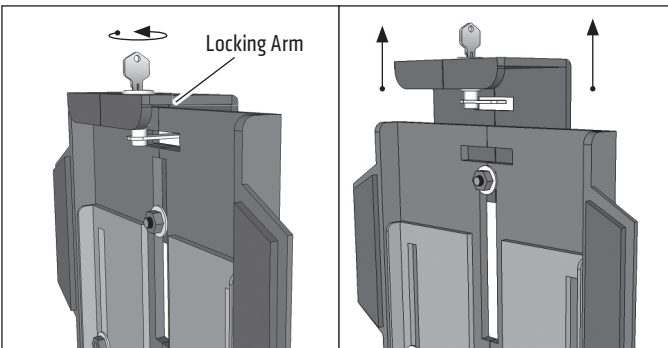

- 1** Using a screwdriver and/or drill, attach the metal AMPS mounting base to a flat surface with 4 screws (not included).

- 2** Connect the tablet holder to the mounting base (screws provided) using the 4-Hole AMPS mounting pattern. Loosen adjustment knob to reposition shaft, retighten to desired position.

Inserting Tablet

- 3** To size the tablet holder to your tablet, begin by unlocking the top of the tablet holder with the key and push up on the locking arm.

- 4** Unscrew the three screws/washers at the back/center of the holder to adjust the tablet holder's height to the tablet (not included). Retighten the screws/washers to secure.