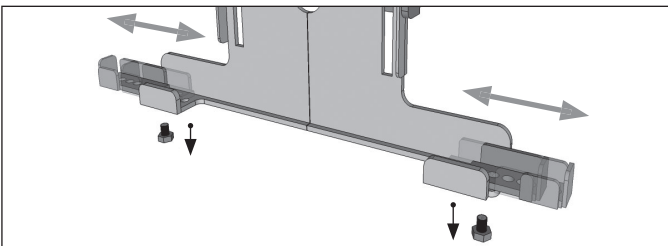

- 1** Using a screwdriver and/or drill, attach the metal AMPS mounting base to a flat surface with 4 screws (not included).

- 2** Connect the tablet holder to the mounting base (screws provided) using the 4-Hole AMPS mounting pattern. Loosen adjustment knob to reposition shaft, retighten to desired position.

Inserting Tablet

- 3** To size the tablet holder to your tablet, begin by unlocking the top of the tablet holder with the key and push up on the locking arm.

- 4** Unscrew the three screws/washers at the back/center of the holder to adjust the tablet holder's height to the tablet (not included). Retighten the screws/washers to secure.

- 5** Unscrew the screws at the bottom sides of the holder to adjust the tablet holder's width to the tablet. Tighten to secure.

- 6** To lock down tablet, close down on the locking arm on the top of the tablet and lock with key (included).