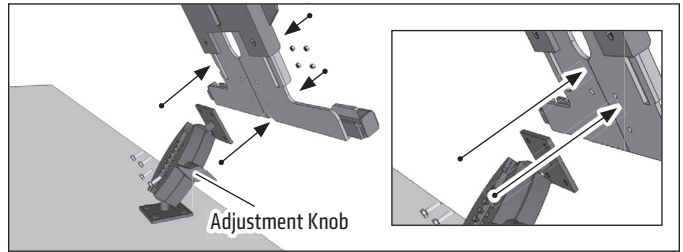

CAMAG1M is ideal for charging Android smartphones, tablets, and other Micro USB compatible devices.

Device Compatibility: Fits 7"-10" screen size tablets

Tools Needed: 7mm and 10mm socket wrenches

Mounting Base & Holder

- 1** Using a screwdriver and/or drill, attach the metal AMPS mounting base to a flat surface with 4 screws (not included).

- 2** Connect the tablet holder to the mounting base (screws provided) using the 4-Hole AMPS mounting pattern. Loosen adjustment knob to reposition shaft, retighten to desired position.