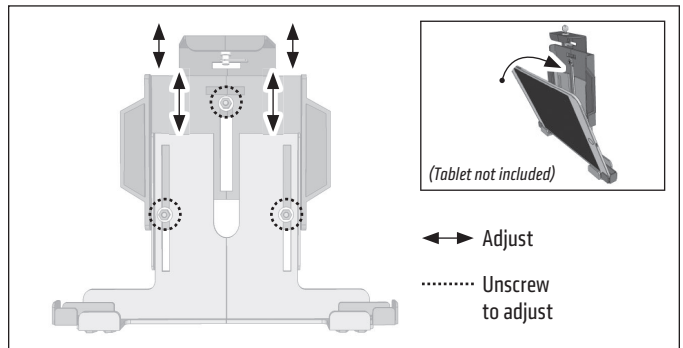

- 1** Using a screwdriver and/or drill, attach the metal AMPS mounting base to a flat surface with 4 screws (not included).

- 2** Connect the tablet holder to the mounting base (screws provided) using the 4-Hole AMPS mounting pattern. Loosen adjustment knob to reposition shaft, retighten to desired position.

Inserting Tablet

- 3** To size the tablet holder to your tablet, begin by unlocking the top of the tablet holder with the key and push up on the locking arm.

- 4** Unscrew the three screws/washers at the back/center of the holder to adjust the tablet holder's height to the tablet (not included). Retighten the screws/washers to secure.