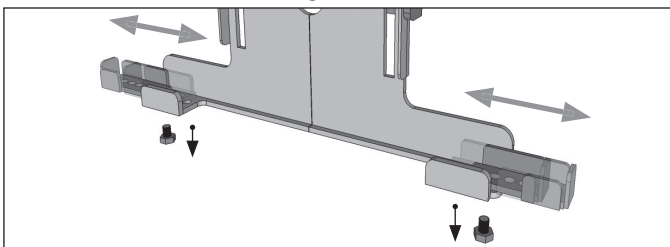

- 1 Using a screwdriver and/or drill, attach the metal AMPS mounting base to a flat surface with 4 screws (not included).

- 2 Connect the tablet holder to the mounting base (screws provided) using the 4-Hole AMPS mounting pattern. Loosen adjustment knob to reposition shaft, retighten to desired position.

Inserting Tablet

- 3 To size the tablet holder to your tablet, begin by unlocking the top of the tablet holder with the key and push up on the locking arm.

- 4 Unscrew the three screws/washers at the back/center of the holder to adjust the tablet holder's height to the tablet (not included). Retighten the screws/washers to secure.

- 5 Unscrew the screws at the bottom sides of the holder to adjust the tablet holder's width to the tablet. Tighten to secure.

- 6 To lock down tablet, close down on the locking arm on the top of the tablet and lock with key (included).