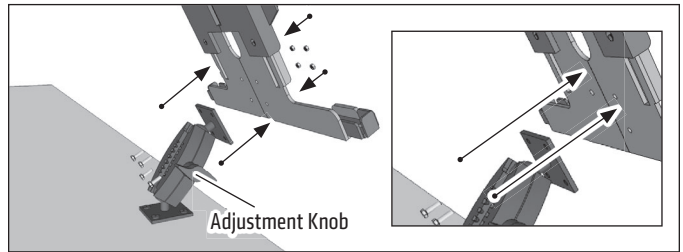

CAMAG1C is ideal for charging Android smartphones, tablets, and other USB Type-C compatible devices.

Device Compatibility: Fits 7"-10" screen size tablets

Tools Needed: 7mm and 10mm socket wrenches

Mounting Base & Holder

- 1 Using a screwdriver and/or drill, attach the metal AMPS mounting base to a flat surface with 4 screws (not included).

- 2 Connect the tablet holder to the mounting base (screws provided) using the 4-Hole AMPS mounting pattern. Loosen adjustment knob to reposition shaft, retighten to desired position.