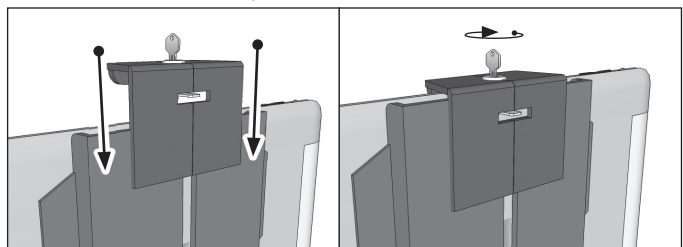

- 1 Using a screwdriver and/or drill, attach the metal AMPS mounting base to a flat surface with 4 screws (not included).

- 2 Connect the tablet holder to the mounting base (screws provided) using the 4-Hole AMPS mounting pattern. Loosen adjustment knob to reposition shaft, retighten to desired position.

Inserting Tablet

- 3 To size the tablet holder to your tablet, begin by unlocking the top of the tablet holder with the key and push up on the locking arm.

- 4 Unscrew the three screws/washers at the back/center of the holder to adjust the tablet holder's height to the tablet (not included). Retighten the screws/washers to secure.

- 5 Unscrew the screws at the bottom sides of the holder to adjust the tablet holder's width to the tablet. Tighten to secure.

- 6 To lock down tablet, close down on the locking arm on the top of the tablet and lock with key (included).