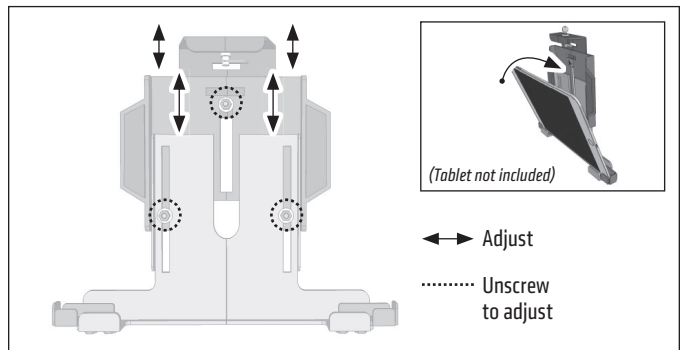

- 1 Using a screwdriver and/or drill, attach the metal AMPS mounting base to a flat surface with 4 screws (not included).

- 2 Connect the tablet holder to the mounting base (screws provided) using the 4-Hole AMPS mounting pattern. Loosen adjustment knob to reposition shaft, retighten to desired position.

Inserting Tablet

- 3 To size the tablet holder to your tablet, begin by unlocking the top of the tablet holder with the key and push up on the locking arm.

- 4 Unscrew the three screws/washers at the back/center of the holder to adjust the tablet holder's height to the tablet (not included). Retighten the screws/washers to secure.