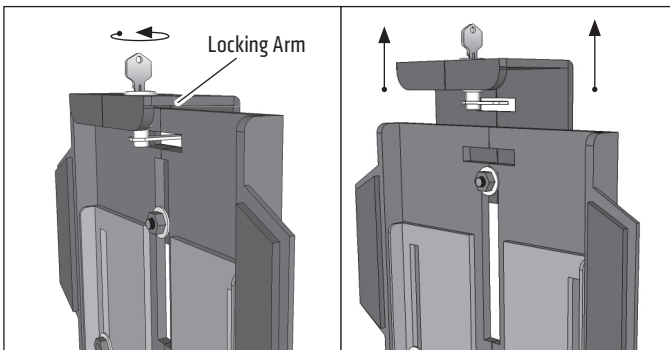

- 1 Using a screwdriver and/or drill, attach the metal AMPS mounting base to a flat surface with 4 screws (not included).

- 2 Connect the tablet holder to the mounting base (screws provided) using the 4-Hole AMPS mounting pattern. Loosen adjustment knob to reposition shaft, retighten to desired position.

Inserting Tablet

- 3 To size the tablet holder to your tablet, begin by unlocking the top of the tablet holder with the key and push up on the locking arm.

- 4 Unscrew the three screws/washers at the back/center of the holder to adjust the tablet holder's height to the tablet (not included). Retighten the screws/washers to secure.