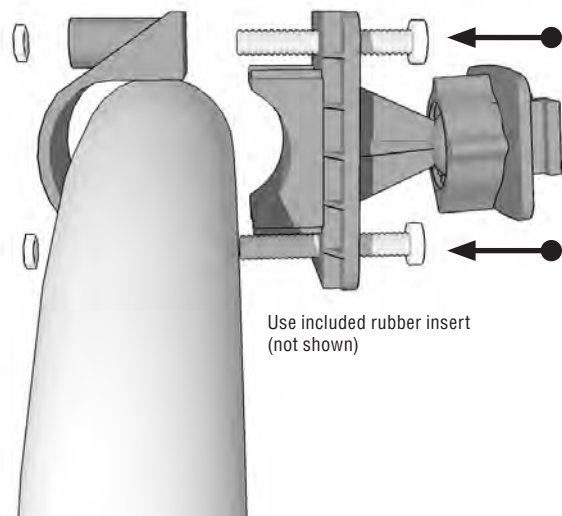

GN032-SBH  
Boat Helm Mount

TAB001  
Universal Tablet Holder

**Package Contents:**

- (1) GN032-SBH - Boat Helm Mount
- (1) TAB001 - Universal Tablet Holder with Support Legs

**IMPORTANT:** Install the appropriate size support legs on the holder that will work for your device.

## 1 Attach Mount to Boat Helm / Rail

Use included rubber insert  
(not shown)