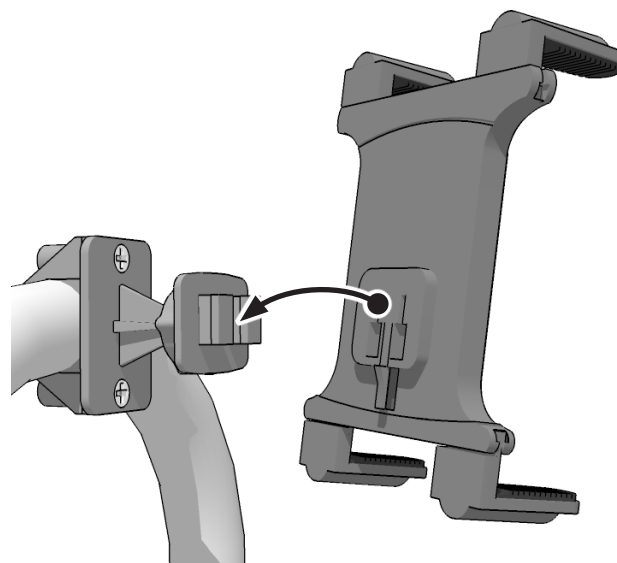

GN032-SBH  
Boat Helm Mount

TAB001  
Universal Tablet Holder

**Package Contents:**

- (1) GN032-SBH - Boat Helm Mount
- (1) TAB001 - Universal Tablet Holder with Support Legs

**IMPORTANT:** Install the appropriate size support legs on the holder that will work for your device.

## 1 Attach Mount to Boat Helm / Rail

Use included rubber insert  
(not shown)

## 2 Attach Holder to Mount