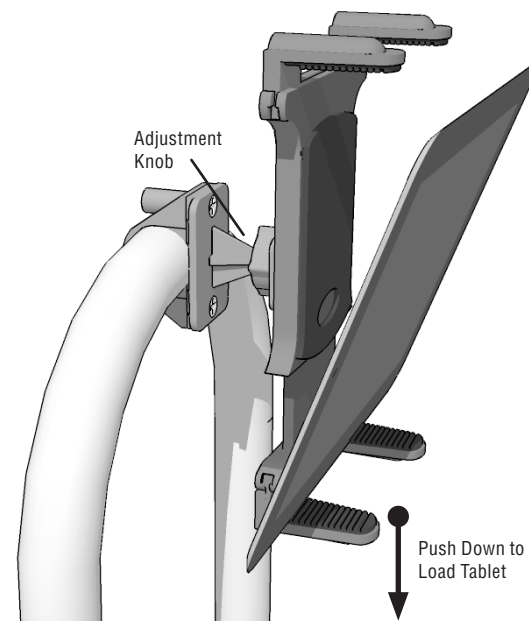

3 Mount a tablet

Safety Precautions

Arkon is not responsible for any damages caused to your boat, your device, or yourself due to the installation or use of this pedestal mount.

The Mobile Mounting Specialists™

Consumer Hotline:
USA (800) 841-0884
INT'L (626) 254-9005
Monday - Friday 9am - 5pm, PST

www.arkon.com
Arcadia, CA 91006 USA
Designed in USA | Made in China
© Copyright 2012 Arkon Resources, Inc.