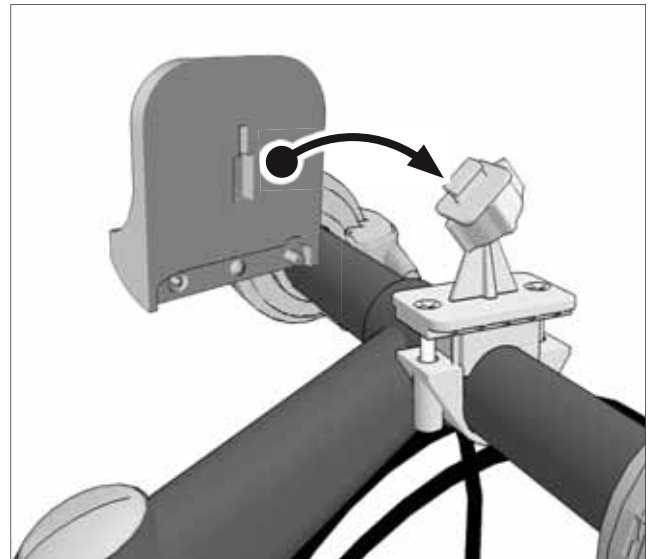

Package Contents:

**GN032-SBH-1B**  
Bike Handlebar  
Satellite Radio Mount

**AP012**  
2-Way Single T-Slot to 4  
Hole AMPS Adapter Plate

**1** Attach the handlebar mount with a Phillips screwdriver.

**2** XM Receivers: Attach XM holder to the mount.

**3** Sirius Receivers: Screw adapter plate to Sirius holder and attach to mount.