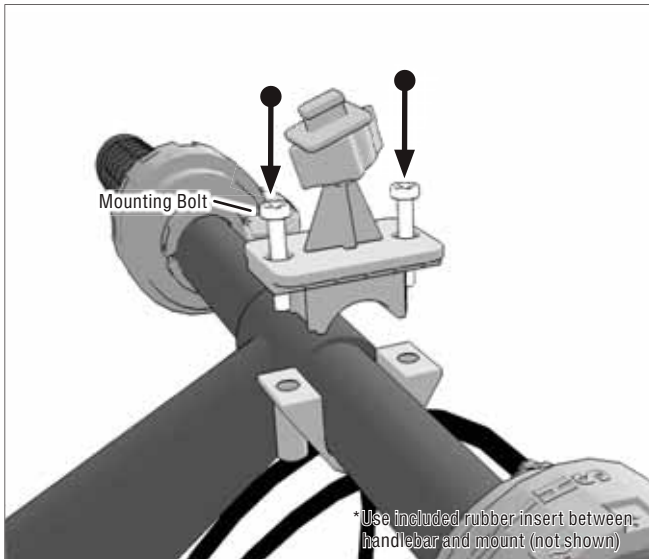

Package Contents:

**GN032-SBH-1B**  
Bike Handlebar  
Satellite Radio Mount

**AP012**  
2-Way Single T-Slot to 4  
Hole AMPS Adapter Plate

**1** Attach the handlebar mount with a Phillips screwdriver.

**2** XM Receivers: Attach XM holder to the mount.

**3** Sirius Receivers: Screw adapter plate to Sirius holder and attach to mount.