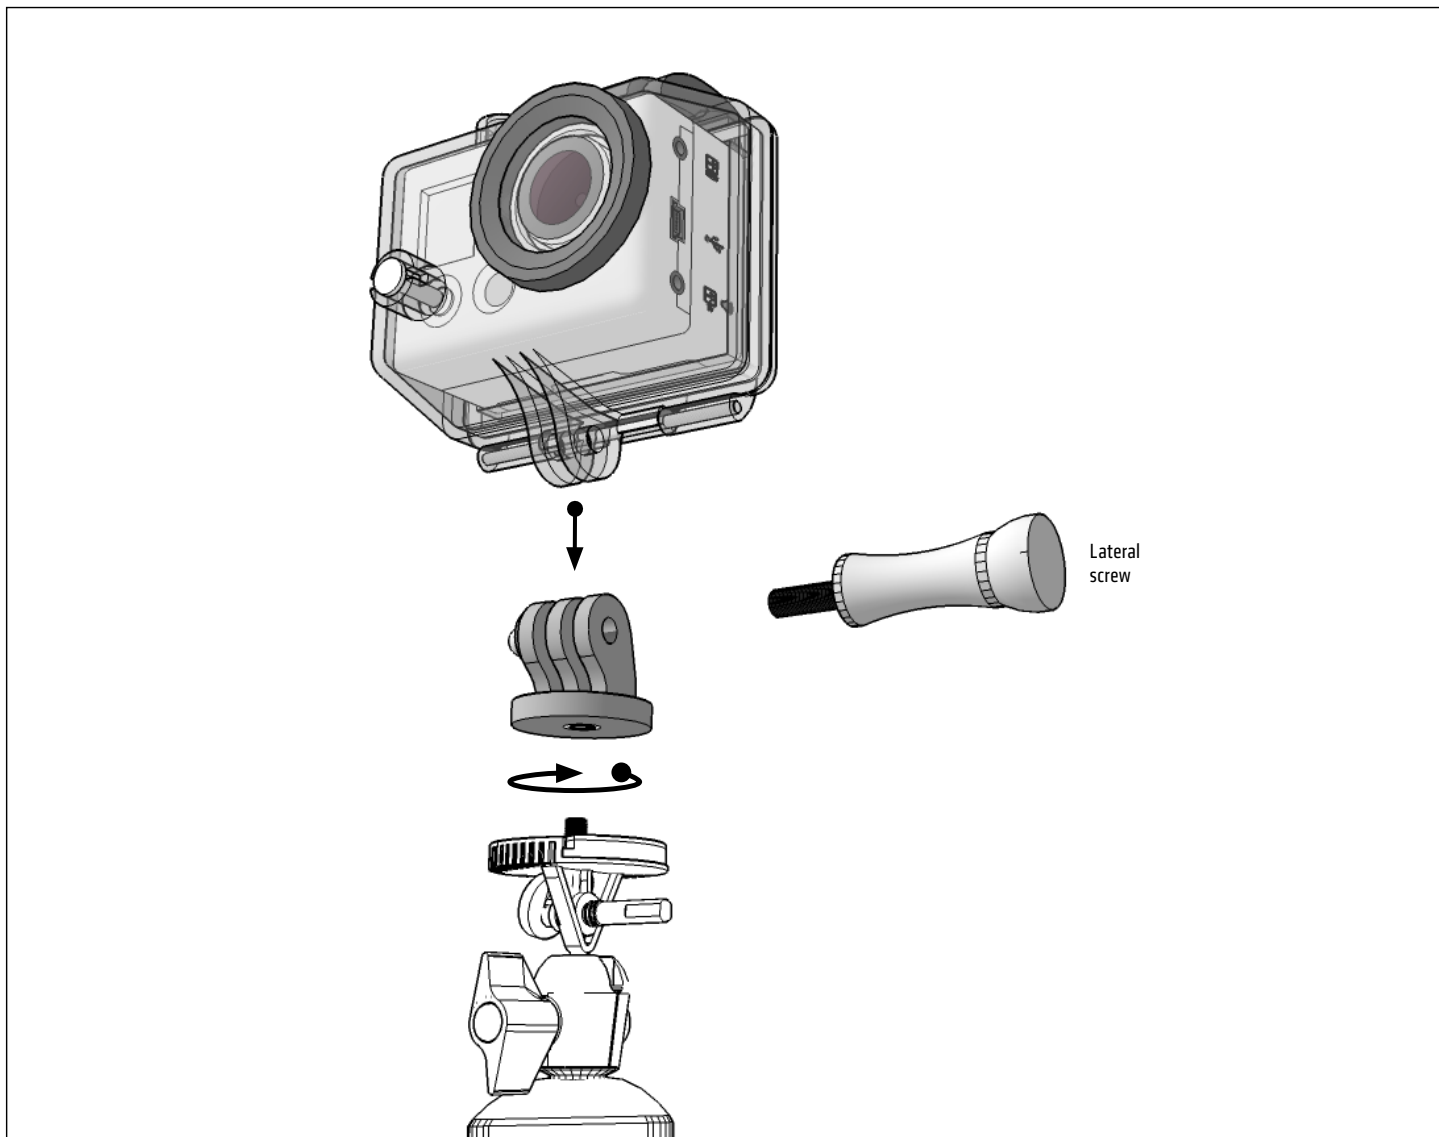

SP-1420-SCREW

**Package Contents:**

(1) SP-1420-SCREW – 1/4"-20 to GoPro® HERO® Mount Connection Adapter

**1** Screw adapter onto any 1/4"-20 compatible tripod (not included, sold separately).

**2** Unscrew lateral screw and insert GoPro® HERO® (sold separately) to the adapter. Re-insert lateral screw.