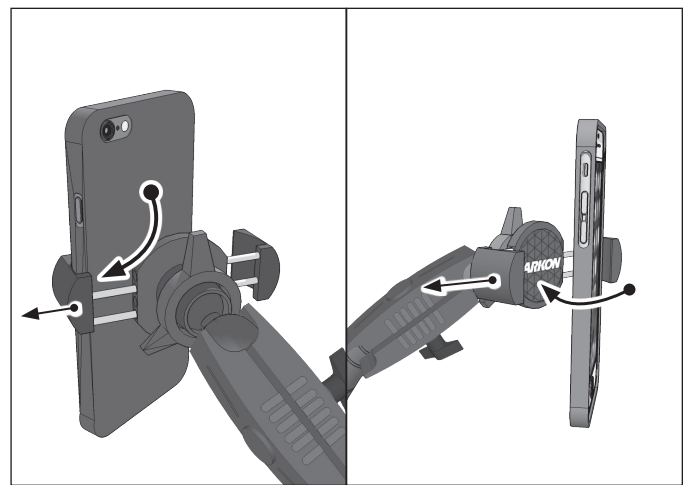

Option 1: Passenger Seat Bolt Mounting

(A) Use a socket wrench to loosen the passenger seat track bolt. (B) Insert the seat track bolt bracket. (C) Retighten the seat track bolt.

Option 2: Floor Mounting

(D) Screw the floor bracket to the mount. (Depending on your vehicle, you may need to change the orientation of the bracket.) (E) Attach the floor / console bracket with screws.

Combining the Mount and RoadVise Holder

- 1 Attach the Robust shaft arm to the seat rail mount, attach the adapter to the shaft and tighten adjustment ring. Pass adapter through tightening ring and snap RoadVise holder to adapter. Tighten ring.

- 2 Using two hands, insert the phone into the holder by pushing the device into one of the spring-loaded legs. Expand the other leg and fully insert device until it lays flat against the blue rubber pad.