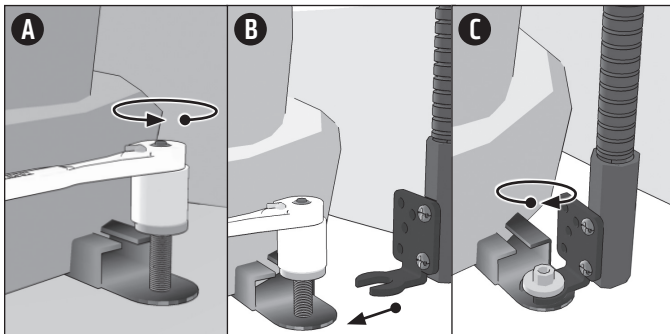

Package Contents:

- (1) RM08825AL – 18" 25mm Seat Rail or Floor Mount
- (1) RV001WR – RoadVise™ Smartphone Holder
- (1) SP-RM250 – Robust Mount Shaft Arm
- (1) SP25MM17 – 25mm Ball to 17mm Ball Adapter

IMPORTANT: Do not overtighten ring. Overtightening ring may damage threads on holder and also make it difficult to adjust holder.

Compatibility: Fits smartphones with cases weighing up to 2 pounds and measuring up to 4" wide.

Warning: Drilling into the dash, floor, or console may damage the vehicle. Use caution and consult a mobile install professional to avoid drilling into the gas tank, electrical system, or other highly sensitive vehicle components.

Option 1: Passenger Seat Bolt Mounting

(A) Use a socket wrench to loosen the passenger seat track bolt. (B) Insert the seat track bolt bracket. (C) Retighten the seat track bolt.

Option 2: Floor Mounting

(D) Screw the floor bracket to the mount. (Depending on your vehicle, you may need to change the orientation of the bracket.) (E) Attach the floor / console bracket with screws.

Combining the Mount and RoadVise Holder

1. 1 Attach the Robust shaft arm to the seat rail mount, attach the adapter to the shaft and tighten adjustment ring. Pass adapter through tightening ring and snap RoadVise holder to adapter. Tighten ring.

1. 2 Using two hands, insert the phone into the holder by pushing the device into one of the spring-loaded legs. Expand the other leg and fully insert device until it lays flat against the blue rubber pad.

! Safety Precautions
Do not install Arkon products over an air bag cover or within the air bag deployment zone. Arkon Resources, Inc. assumes no responsibility of liability for injury or death as a result of car crashes and / or air bag deployment.