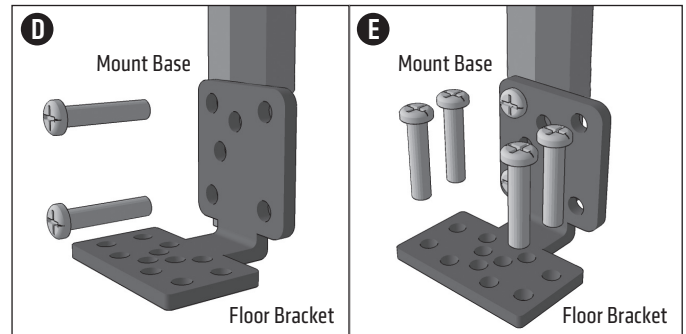

Warning: Drilling into the dash, floor, or console may damage the vehicle. Use caution and consult a mobile install professional to avoid drilling into the gas tank, electrical system, or other highly sensitive vehicle components.

Option 1: Passenger Seat Bolt Mounting

(A) Use a socket wrench to loosen the passenger seat track bolt. (B) Insert the seat track bolt bracket. (C) Retighten the seat track bolt.

Option 2: Floor Mounting

(D) Screw the floor bracket to the mount. (Depending on your vehicle, you may need to change the orientation of the bracket.) (E) Attach the floor / console bracket with screws.

Combining the Mount and RoadVise Holder

- 1 Attach the Robust shaft arm to the seat rail mount, attach the adapter to the shaft and tighten adjustment ring. Pass adapter through tightening ring and snap RoadVise holder to adapter. Tighten ring.