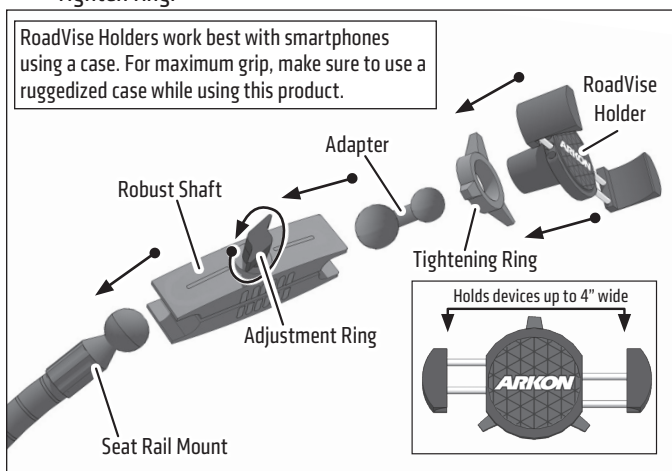

Warning: Drilling into the dash, floor, or console may damage the vehicle. Use caution and consult a mobile install professional to avoid drilling into the gas tank, electrical system, or other highly sensitive vehicle components.

Option 1: Passenger Seat Bolt Mounting

(A) Use a socket wrench to loosen the passenger seat track bolt. (B) Insert the seat track bolt bracket. (C) Retighten the seat track bolt.

Option 2: Floor Mounting

(D) Screw the floor bracket to the mount. (Depending on your vehicle, you may need to change the orientation of the bracket.) (E) Attach the floor / console bracket with screws.

Combining the Mount and RoadVise Holder

- 1 Attach the Robust shaft arm to the seat rail mount, attach the adapter to the shaft and tighten adjustment ring. Pass adapter through tightening ring and snap RoadVise holder to adapter. Tighten ring.