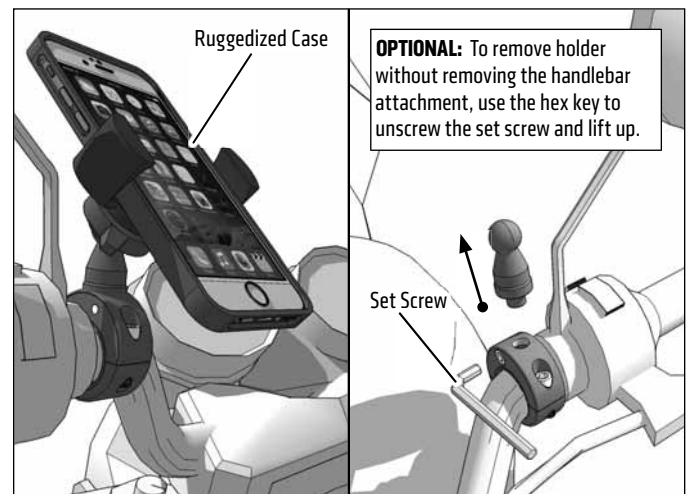

4 RoadVise Holders work best with smartphones using a case. For maximum grip, make sure to use a ruggedized case while using this product.