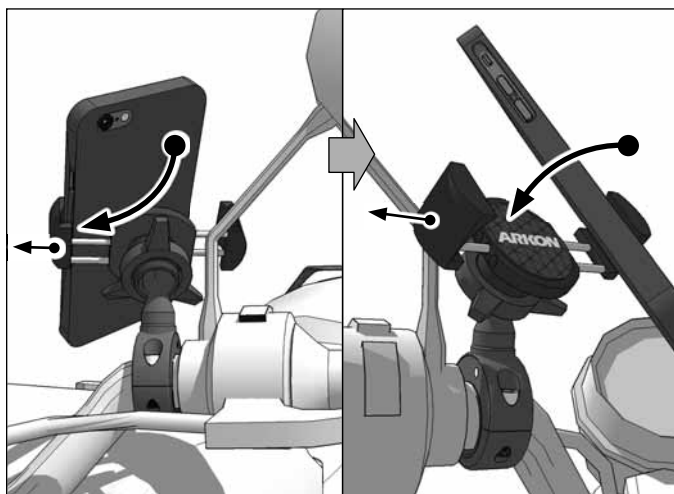

Package Contents:

RV001WR – RoadVise™ Premium Universal Smartphone Holder with Ring
MC2B – Premium Motorcycle Handlebar Mount - Black

Three handlebar spacer/adaptor rings of different widths are also included with the mount. Choose the appropriate size for optimum mounting to your handlebar.

IMPORTANT: Do not overtighten ring. Overtightening ring may damage threads on holder and also make it difficult to adjust holder.

Compatibility:

For handlebars 30mm-40mm in diameter. Fits smartphones with cases weighing up to 2 pounds and measuring up to 4" wide.

1 Place appropriate handlebar spacer/adaptor ring around handlebar. Attach mount to handlebar around spacer. Use the included hex key to securely tighten both mounting screws.

2 Place adjustment ring over the mount's ball. Snap the RoadVise Holder onto the mount and tighten adjustment ring to set position.

3 Using two hands, insert the phone into the holder by pushing the device into one of the spring-loaded legs. Expand the other leg and fully insert device until it lays flat against the blue rubber pad.