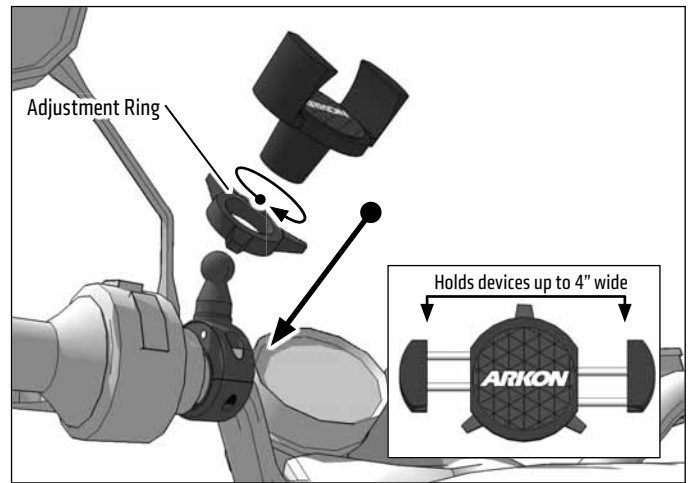

Package Contents:

RV001WR – RoadVise™ Premium Universal Smartphone Holder with Ring
MC2B – Premium Motorcycle Handlebar Mount - Black

Three handlebar spacer/adaptor rings of different widths are also included with the mount. Choose the appropriate size for optimum mounting to your handlebar.

IMPORTANT: Do not overtighten ring. Overtightening ring may damage threads on holder and also make it difficult to adjust holder.

Compatibility:

For handlebars 30mm-40mm in diameter. Fits smartphones with cases weighing up to 2 pounds and measuring up to 4" wide.

1 Place appropriate handlebar spacer/adaptor ring around handlebar. Attach mount to handlebar around spacer. Use the included hex key to securely tighten both mounting screws.

2 Place adjustment ring over the mount's ball. Snap the RoadVise Holder onto the mount and tighten adjustment ring to set position.

3 Using two hands, insert the phone into the holder by pushing the device into one of the spring-loaded legs. Expand the other leg and fully insert device until it lays flat against the blue rubber pad.