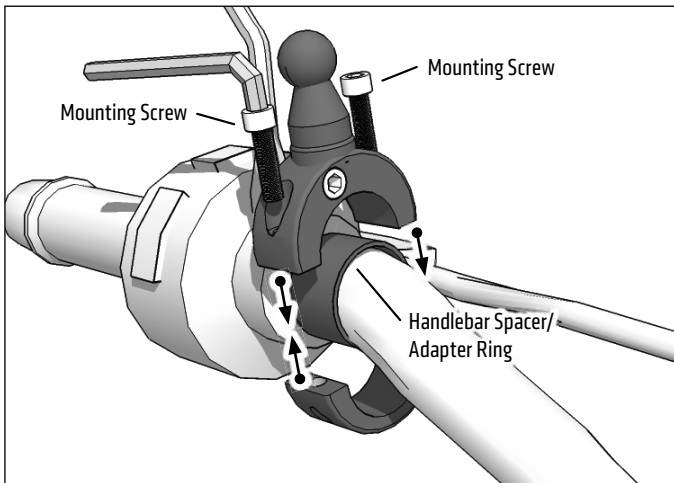

Package Contents:

RV001WR – RoadVise™ Premium Universal Smartphone Holder with Ring
MC2B – Premium Motorcycle Handlebar Mount - Black

Three handlebar spacer/adaptor rings of different widths are also included with the mount. Choose the appropriate size for optimum mounting to your handlebar.

IMPORTANT: Do not overtighten ring. Overtightening ring may damage threads on holder and also make it difficult to adjust holder.

Compatibility:

For handlebars 30mm-40mm in diameter. Fits smartphones with cases weighing up to 2 pounds and measuring up to 4" wide.

1 Place appropriate handlebar spacer/adaptor ring around handlebar. Attach mount to handlebar around spacer. Use the included hex key to securely tighten both mounting screws.

2 Place adjustment ring over the mount's ball. Snap the RoadVise Holder onto the mount and tighten adjustment ring to set position.

3 Using two hands, insert the phone into the holder by pushing the device into one of the spring-loaded legs. Expand the other leg and fully insert device until it lays flat against the blue rubber pad.