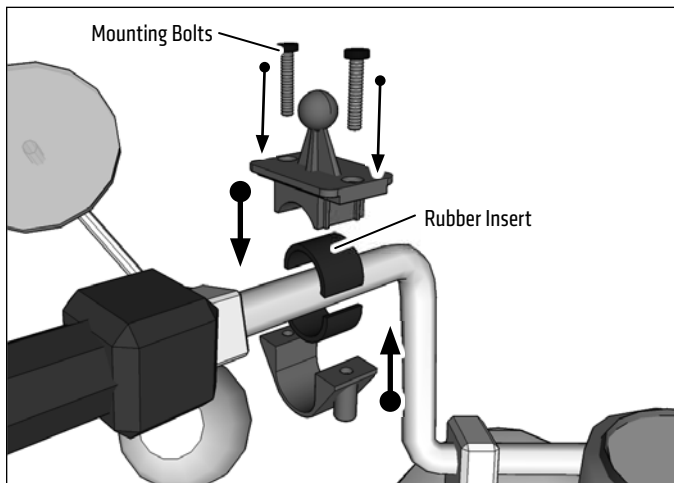

**Package Contents:**

- RV001WR – RoadVise™ Premium Universal Smartphone Holder with Ring
- GN032 – Handlebar Mount

**IMPORTANT:** Do not overtighten ring. Overtightening ring may damage threads on holder and also make it difficult to adjust holder.

**Compatibility:**

For handlebars up to 33mm in diameter. Fits smartphones with cases weighing up to 2 pounds and measuring up to 4" wide.

- 1 Attach mount to handlebar with a Phillips screwdriver. Use the appropriate rubber inserts (included) to secure mount.
- 2 Place adjustment ring over the mount's ball. Snap the RoadVise Holder onto the mount and tighten adjustment ring to set position.

- 3 Using two hands, insert the phone into the holder by pushing the device into one of the spring-loaded legs. Expand the other leg and fully insert device until it lays flat against the blue rubber pad.
- 4 RoadVise Holders work best with smartphones using a case. For maximum grip, make sure to use a ruggedized case while using this product.

**⚠ Safety Precautions:** Arkon is not responsible for any damages caused to your vehicle, your device, or yourself due to the installation or use of this mount.

**Disclaimer for Handlebar Mounts:** The RoadVise™ mount is intended for the convenient transport of electronic equipment and other portable items on your motorcycle. Improper installation or use of the mount can potentially result in serious injury or death. We strongly recommend that you closely follow the accompanying installation instructions and employ good judgment in your use of the mount. Do not allow yourself to become distracted by whatever equipment or other item that is secured by the mount when you are riding. Always wear a helmet, proper eyewear, and protective clothing when riding, and never ride when under the influence of alcohol or drugs.