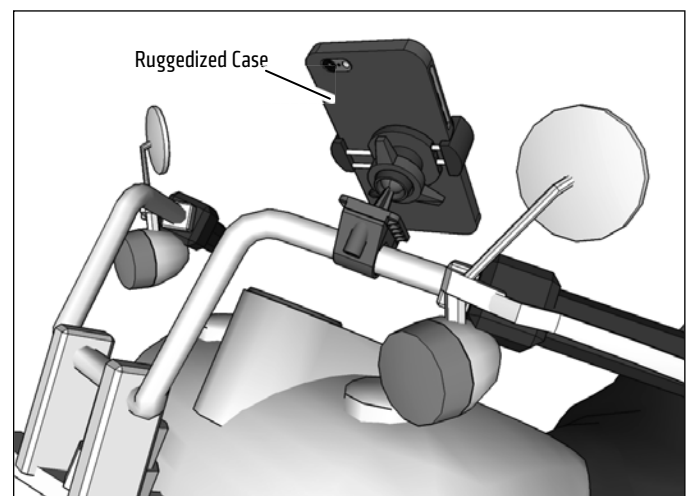

**Package Contents:**

- RV001WR – RoadVise™ Premium Universal Smartphone Holder with Ring
- GN032 – Handlebar Mount

**IMPORTANT:** Do not overtighten ring. Overtightening ring may damage threads on holder and also make it difficult to adjust holder.

**Compatibility:**

For handlebars up to 33mm in diameter. Fits smartphones with cases weighing up to 2 pounds and measuring up to 4" wide.

- 1 Attach mount to handlebar with a Phillips screwdriver. Use the appropriate rubber inserts (included) to secure mount.
- 2 Place adjustment ring over the mount's ball. Snap the RoadVise Holder onto the mount and tighten adjustment ring to set position.

- 3 Using two hands, insert the phone into the holder by pushing the device into one of the spring-loaded legs. Expand the other leg and fully insert device until it lays flat against the blue rubber pad.
- 4 RoadVise Holders work best with smartphones using a case. For maximum grip, make sure to use a ruggedized case while using this product.

**⚠ Safety Precautions:** Arkon is not responsible for any damages caused to your vehicle, your device, or yourself due to the installation or use of this mount.

**Disclaimer for Handlebar Mounts:** The RoadVise™ mount is intended for the convenient transport of electronic equipment and other portable items on your motorcycle. Improper installation or use of the mount can potentially result in serious injury or death. We strongly recommend that you closely follow the accompanying installation instructions and employ good judgment in your use of the mount. Do not allow yourself to become distracted by whatever equipment or other item that is secured by the mount when you are riding. Always wear a helmet, proper eyewear, and protective clothing when riding, and never ride when under the influence of alcohol or drugs.