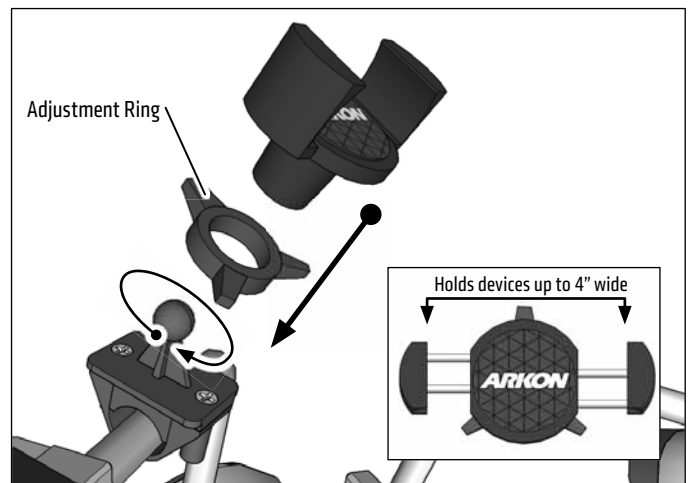

**Package Contents:**

- RV001WR – RoadVise™ Premium Universal Smartphone Holder with Ring
- GN032 – Handlebar Mount

**IMPORTANT:** Do not overtighten ring. Overtightening ring may damage threads on holder and also make it difficult to adjust holder.

**Compatibility:**

For handlebars up to 33mm in diameter. Fits smartphones with cases weighing up to 2 pounds and measuring up to 4" wide.

- 1 Attach mount to handlebar with a Phillips screwdriver. Use the appropriate rubber inserts (included) to secure mount.
- 2 Place adjustment ring over the mount's ball. Snap the RoadVise Holder onto the mount and tighten adjustment ring to set position.

- 3 Using two hands, insert the phone into the holder by pushing the device into one of the spring-loaded legs. Expand the other leg and fully insert device until it lays flat against the blue rubber pad.
- 4 RoadVise Holders work best with smartphones using a case. For maximum grip, make sure to use a ruggedized case while using this product.