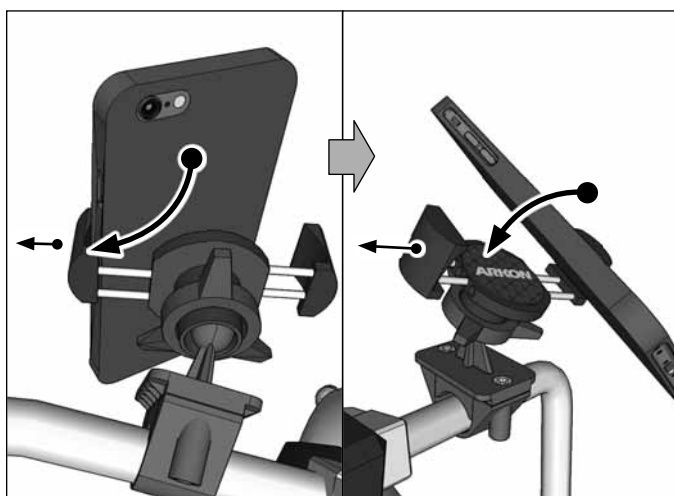

**Package Contents:**

- RV001WR – RoadVise™ Premium Universal Smartphone Holder with Ring
- GN032 – Handlebar Mount

**IMPORTANT:** Do not overtighten ring. Overtightening ring may damage threads on holder and also make it difficult to adjust holder.

**Compatibility:**

For handlebars up to 33mm in diameter. Fits smartphones with cases weighing up to 2 pounds and measuring up to 4" wide.

- 1 Attach mount to handlebar with a Phillips screwdriver. Use the appropriate rubber inserts (included) to secure mount.
- 2 Place adjustment ring over the mount's ball. Snap the RoadVise Holder onto the mount and tighten adjustment ring to set position.

- 3 Using two hands, insert the phone into the holder by pushing the device into one of the spring-loaded legs. Expand the other leg and fully insert device until it lays flat against the blue rubber pad.
- 4 RoadVise Holders work best with smartphones using a case. For maximum grip, make sure to use a ruggedized case while using this product.