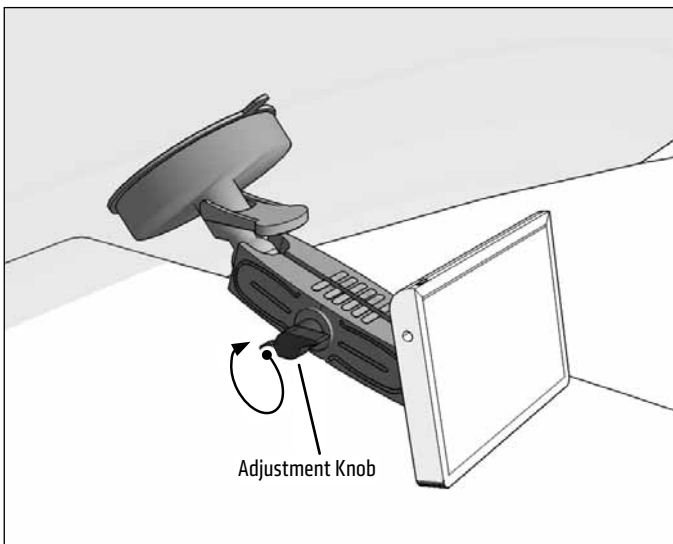

**RM080AMPS**

**Package Contents:**

**RM080AMPS** – Heavy-Duty 80mm Suction Pedestal with 4-Hole AMPS Head

- 1** Attach pedestal to windshield, engage suction lock.

- 2** Attach AMPS-compatible devices, holders, or adapters (not included, sold separately) to the AMPS adapter plate.

- 3** Loosen adjustment knob to adjust position. Retighten to set.

**Safety Precautions**

Do not install Arkon products over an airbag cover or within the airbag deployment zone. Arkon Resources, Inc. assumes no responsibility of liability for injury or death as a result of car crashes and / or airbag deployment.