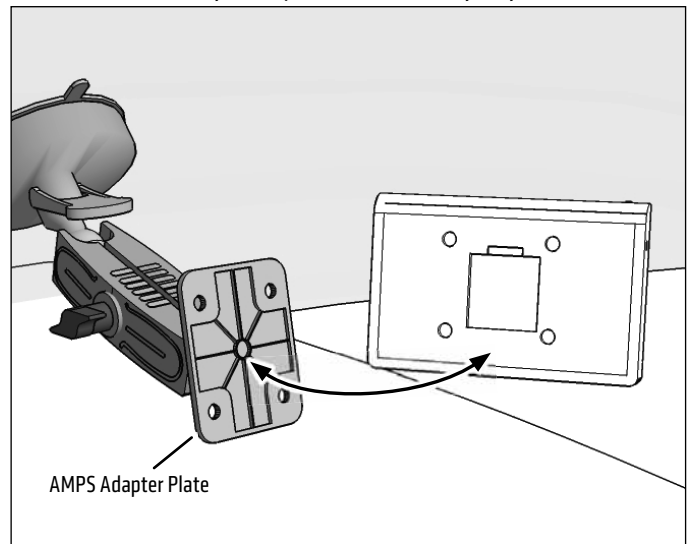

**RM080AMPS**

**Package Contents:**

**RM080AMPS** – Heavy-Duty 80mm Suction Pedestal with 4-Hole AMPS Head

- 1** Attach pedestal to windshield, engage suction lock.

- 2** Attach AMPS-compatible devices, holders, or adapters (not included, sold separately) to the AMPS adapter plate.

- 3** Loosen adjustment knob to adjust position. Retighten to set.

**Safety Precautions**

Do not install Arkon products over an airbag cover or within the airbag deployment zone. Arkon Resources, Inc. assumes no responsibility of liability for injury or death as a result of car crashes and / or airbag deployment.