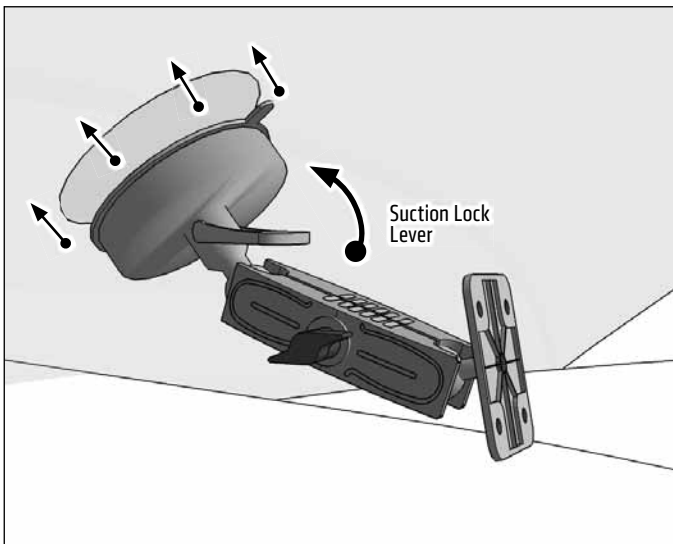

**RM080AMPS**

**Package Contents:**

**RM080AMPS** – Heavy-Duty 80mm Suction Pedestal with 4-Hole AMPS Head

- 1** Attach pedestal to windshield, engage suction lock.

- 2** Attach AMPS-compatible devices, holders, or adapters (not included, sold separately) to the AMPS adapter plate.

- 3** Loosen adjustment knob to adjust position. Retighten to set.

**Safety Precautions**

Do not install Arkon products over an airbag cover or within the airbag deployment zone. Arkon Resources, Inc. assumes no responsibility of liability for injury or death as a result of car crashes and / or airbag deployment.