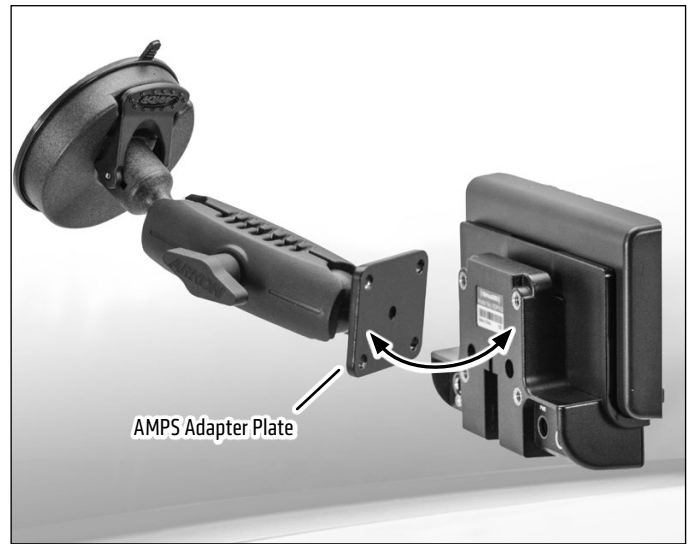

**Package Contents:**

**RM080AMPS-MET** – Heavy-Duty 80mm Suction Pedestal with 4-Hole Metal AMPS Head

- 1 Attach pedestal to windshield, engage suction lock.

- 2 Attach AMPS-compatible devices, holders, or adapters (not included, sold separately) to the AMPS adapter plate.

- 3 Loosen adjustment knob to adjust position. Retighten to set.

**! Safety Precautions**

Do not install Arkon products over an air bag cover or within the air bag deployment zone. Arkon Resources, Inc. assumes no responsibility of liability for injury or death as a result of car crashes and / or air bag deployment.