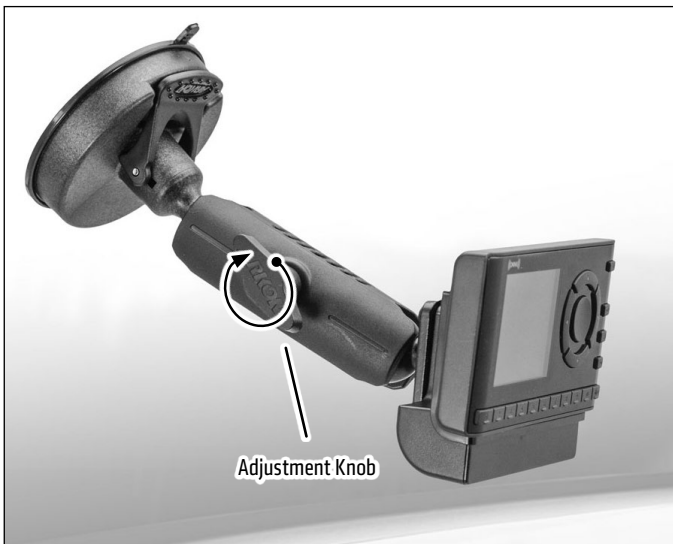

**Package Contents:**

**RM080AMPS-MET** – Heavy-Duty 80mm Suction Pedestal with 4-Hole Metal AMPS Head

- 1 Attach pedestal to windshield, engage suction lock.

- 2 Attach AMPS-compatible devices, holders, or adapters (not included, sold separately) to the AMPS adapter plate.

- 3 Loosen adjustment knob to adjust position. Retighten to set.

**! Safety Precautions**

Do not install Arkon products over an air bag cover or within the air bag deployment zone. Arkon Resources, Inc. assumes no responsibility of liability for injury or death as a result of car crashes and / or air bag deployment.