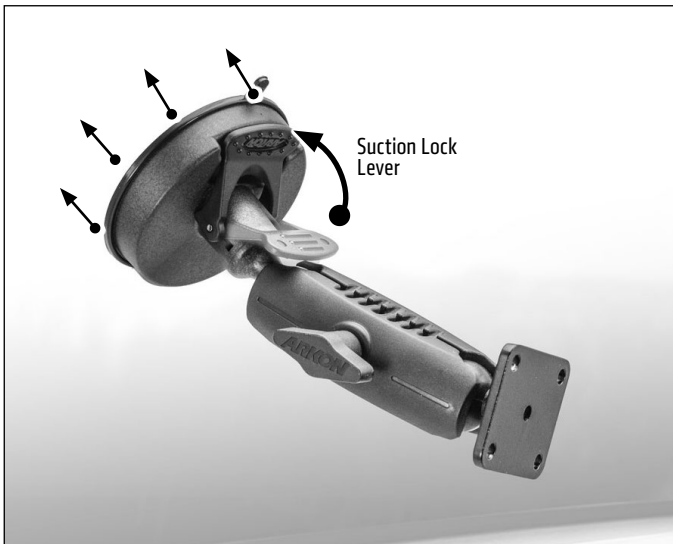

**Package Contents:**

**RM080AMPS-MET** – Heavy-Duty 80mm Suction Pedestal with 4-Hole Metal AMPS Head

- 1 Attach pedestal to windshield, engage suction lock.

- 2 Attach AMPS-compatible devices, holders, or adapters (not included, sold separately) to the AMPS adapter plate.

- 3 Loosen adjustment knob to adjust position. Retighten to set.

**! Safety Precautions**

Do not install Arkon products over an air bag cover or within the air bag deployment zone. Arkon Resources, Inc. assumes no responsibility of liability for injury or death as a result of car crashes and / or air bag deployment.