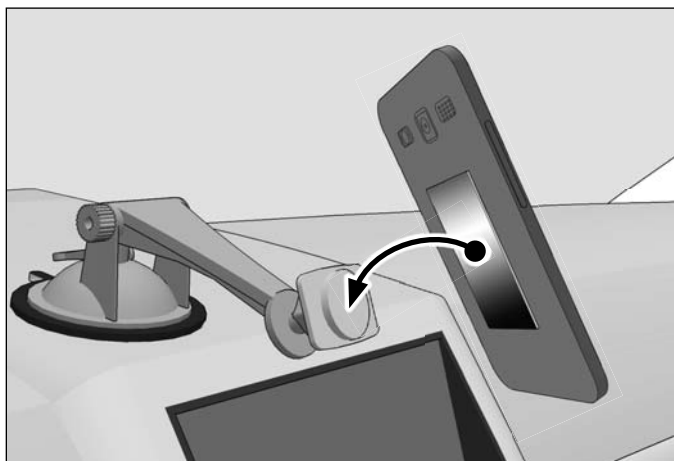

**DASHBOARD MOUNTING WARNING:** THE STICKY SUCTION PEDESTAL SHOULD NOT BE USED ON SOME TYPES OF DASHBOARDS. IT MAY LEAVE A PERMANENT INDENTATION ON DASHBOARD SURFACES MADE OF SOFT VINYL, LEATHER, OR SIMILAR MATERIALS. TO PREVENT PERMANENT INDENTATION MARKS, USE THE INCLUDED ADHESIVE MOUNTING DISK WHEN MOUNTING ON SOFT DASHBOARD SURFACES. WITH CERTAIN DASHBOARD SURFACES YOU MAY NEED TO PUSH DOWN FIRMLY ON THE SUCTION BASE WHILE ENGAGING THE SUCTION LOCK LEVER TO CREATE ENOUGH SUCTION TO HOLD THE MOUNT.

\*If the sticky suction base becomes dirty or loses stickiness, rinse under warm water with mild liquid soap and let air dry.

- 1** To attach magnet head to the mount, slide ring over 17mm ball. Adjust angle and tighten adjustment ring to secure. Remove paper backing of adhesive metal plate. Firmly press the adhesive side to clean, back surface of your smartphone or case.

- 2** Attach pedestal to windshield or dashboard and engage suction lock lever.

- 3** Place metal plate on the smartphone in contact with the magnet head on the pedestal to attach. Rotate or adjust angle as needed.