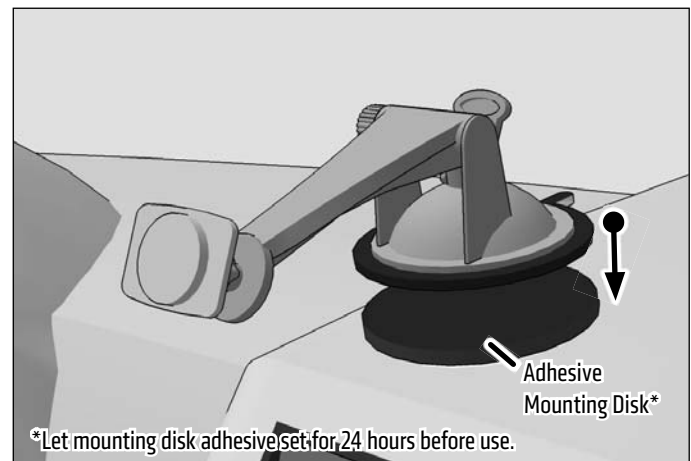

OPTIONAL: For use on soft vinyl or leather dashboards, use included adhesive mounting disk*.