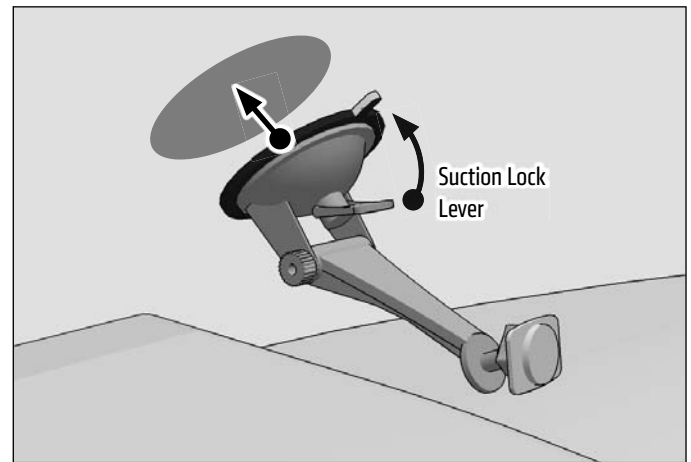

**Package Contents:**

- (1) GN079 - Sticky Suction Windshield or Dash Mounting Pedestal
- (1) AP013 - Optional Adhesive Dash Mounting Disk
- (1) SP-MAGKIT - Magnet Head with Adjustment Ring and Adhesive Metal Plates

**DASHBOARD MOUNTING WARNING:** THE STICKY SUCTION PEDESTAL SHOULD NOT BE USED ON SOME TYPES OF DASHBOARDS. IT MAY LEAVE A PERMANENT INDENTATION ON DASHBOARD SURFACES MADE OF SOFT VINYL, LEATHER, OR SIMILAR MATERIALS. TO PREVENT PERMANENT INDENTATION MARKS, USE THE INCLUDED ADHESIVE MOUNTING DISK WHEN MOUNTING ON SOFT DASHBOARD SURFACES. WITH CERTAIN DASHBOARD SURFACES YOU MAY NEED TO PUSH DOWN FIRMLY ON THE SUCTION BASE WHILE ENGAGING THE SUCTION LOCK LEVER TO CREATE ENOUGH SUCTION TO HOLD THE MOUNT.

\*If the sticky suction base becomes dirty or loses stickiness, rinse under warm water with mild liquid soap and let air dry.

- 1** To attach magnet head to the mount, slide ring over 17mm ball. Adjust angle and tighten adjustment ring to secure. Remove paper backing of adhesive metal plate. Firmly press the adhesive side to clean, back surface of your smartphone or case.

- 2** Attach pedestal to windshield or dashboard and engage suction lock lever.

- 3** Place metal plate on the smartphone in contact with the magnet head on the pedestal to attach. Rotate or adjust angle as needed.