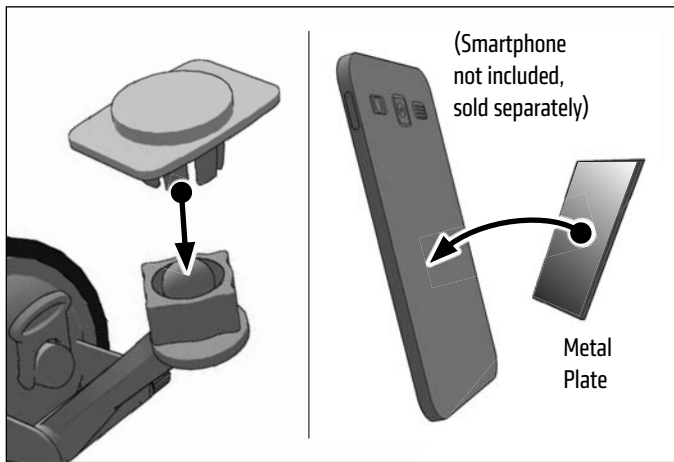

**Package Contents:**

- (1) GN079 - Sticky Suction Windshield or Dash Mounting Pedestal
- (1) AP013 - Optional Adhesive Dash Mounting Disk
- (1) SP-MAGKIT - Magnet Head with Adjustment Ring and Adhesive Metal Plates

**DASHBOARD MOUNTING WARNING:** THE STICKY SUCTION PEDESTAL SHOULD NOT BE USED ON SOME TYPES OF DASHBOARDS. IT MAY LEAVE A PERMANENT INDENTATION ON DASHBOARD SURFACES MADE OF SOFT VINYL, LEATHER, OR SIMILAR MATERIALS. TO PREVENT PERMANENT INDENTATION MARKS, USE THE INCLUDED ADHESIVE MOUNTING DISK WHEN MOUNTING ON SOFT DASHBOARD SURFACES. WITH CERTAIN DASHBOARD SURFACES YOU MAY NEED TO PUSH DOWN FIRMLY ON THE SUCTION BASE WHILE ENGAGING THE SUCTION LOCK LEVER TO CREATE ENOUGH SUCTION TO HOLD THE MOUNT.

\*If the sticky suction base becomes dirty or loses stickiness, rinse under warm water with mild liquid soap and let air dry.

- 1** To attach magnet head to the mount, slide ring over 17mm ball. Adjust angle and tighten adjustment ring to secure. Remove paper backing of adhesive metal plate. Firmly press the adhesive side to clean, back surface of your smartphone or case.

- 2** Attach pedestal to windshield or dashboard and engage suction lock lever.

- 3** Place metal plate on the smartphone in contact with the magnet head on the pedestal to attach. Rotate or adjust angle as needed.