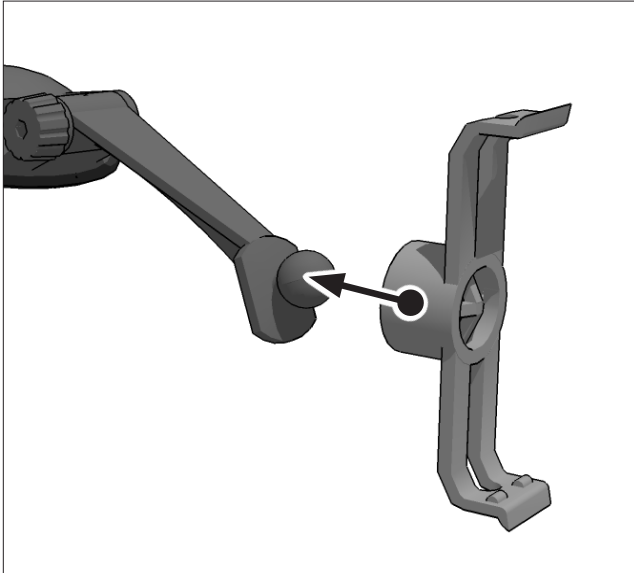

GN-BKT1400 | Mounting Bracket for Garmin Nuvi 1450 / 1450T / 1490T

Package Contents:

(1) GN-BKT1400 - Garmin Nuvi Bracket

*For use with Garmin Nuvi 1450, 1450T, 1490T

Do not place mount in or near an air bag deployment zone or where it will obstruct view of the road.

Do not use excessive force to position the mount once it is attached to the windshield, as damage to the windshield may occur. Arkon Resources is not responsible for any damage to your vehicle, mount, or tablet when using this product.

Arkon strongly recommends that you position the windshield mount so that it rests on the vehicle's dashboard when mounted, supporting the weight of tablet. Failure to do so may result in damage to the mount, your vehicle, and / or your tablet. Arkon Resources is not responsible for any damage to your vehicle, mount, or tablet when using this product.

1 Attach Mounting Bracket to Mount (sold separately)