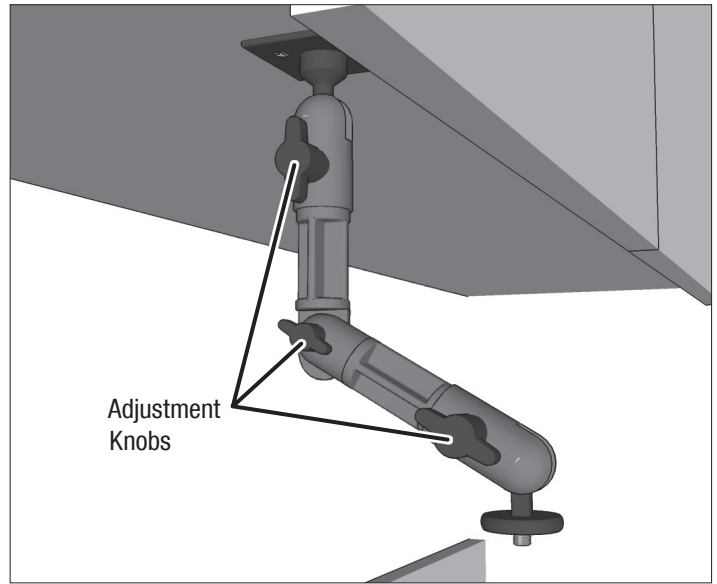

Package Contents:

WARNING:
Drilling into the vehicle dash or console is a permanent installation. Use caution and consult a mobile install professional to avoid drilling into the gas tank, electrical system or other highly sensitive vehicle components.

Arkon Resources, Inc. is not responsible for any damages caused to your vehicle, furniture, or yourself due to the installation of this pedestal mount.

1 Screws of 2 lengths included. Use appropriate screws to secure mount to mounting surface. Use anchors if necessary.

2 Adjust mount to desired position via the adjustment knobs.

3 Attach camera or other device with 1/4" 20 mounting pattern to the mounting screw (device not included).

Safety Precautions

Arkon is not responsible for any damages caused to your vehicle, your device, or yourself due to the installation or use of this mount.