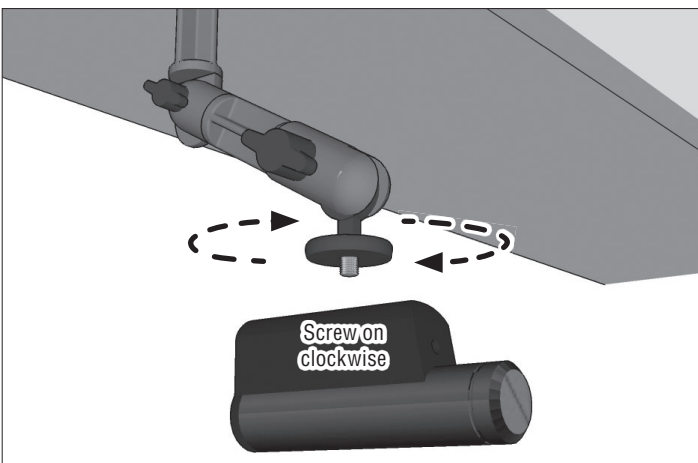

Package Contents:

WARNING:
Drilling into the vehicle dash or console is a permanent installation. Use caution and consult a mobile install professional to avoid drilling into the gas tank, electrical system or other highly sensitive vehicle components.

Arkon Resources, Inc. is not responsible for any damages caused to your vehicle, furniture, or yourself due to the installation of this pedestal mount.

1 Screws of 2 lengths included. Use appropriate screws to secure mount to mounting surface. Use anchors if necessary.

2 Adjust mount to desired position via the adjustment knobs.

3 Attach camera or other device with 1/4" 20 mounting pattern to the mounting screw (device not included).

Safety Precautions

Arkon is not responsible for any damages caused to your vehicle, your device, or yourself due to the installation or use of this mount.