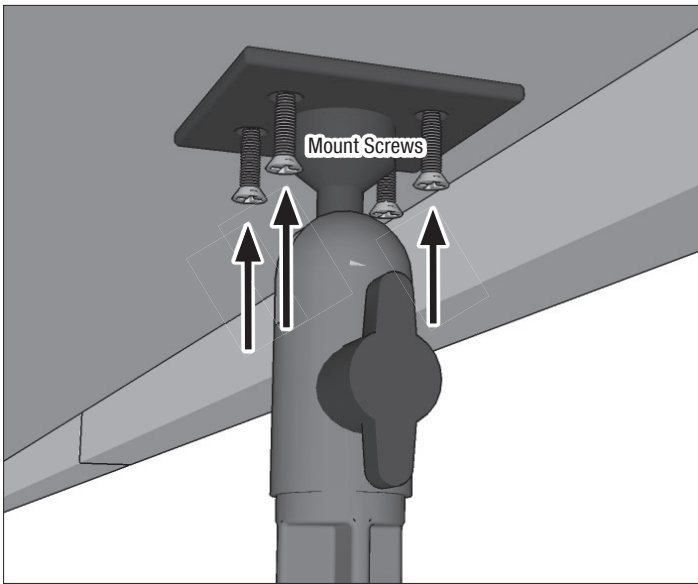

Package Contents:

WARNING:
Drilling into the vehicle dash or console is a permanent installation. Use caution and consult a mobile install professional to avoid drilling into the gas tank, electrical system or other highly sensitive vehicle components.

Arkon Resources, Inc. is not responsible for any damages caused to your vehicle, furniture, or yourself due to the installation of this pedestal mount.

1 Screws of 2 lengths included. Use appropriate screws to secure mount to mounting surface. Use anchors if necessary.

2 Adjust mount to desired position via the adjustment knobs.

3 Attach camera or other device with 1/4" 20 mounting pattern to the mounting screw (device not included).

Safety Precautions

Arkon is not responsible for any damages caused to your vehicle, your device, or yourself due to the installation or use of this mount.