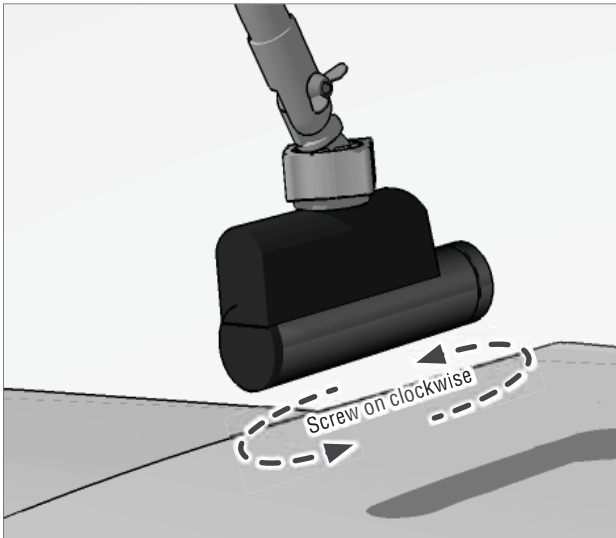

Package Contents:

CMP220
8.5" Flexible Windshield
Camera Mount

- 1** Attach Camera or other device with 1/4" 20 mounting pattern to mounting screw on the mount

- 2** Attach the mount to windshield and engage Suction Lock Lever; adjust the Tightening Ring and Head Wingnut as necessary

Safety Precautions

Arkon is not responsible for any damages caused to your car, your device, or yourself due to the installation or use of this pedestal mount.

ARKON
RESOURCES INC.

The Mobile Mounting Specialists™