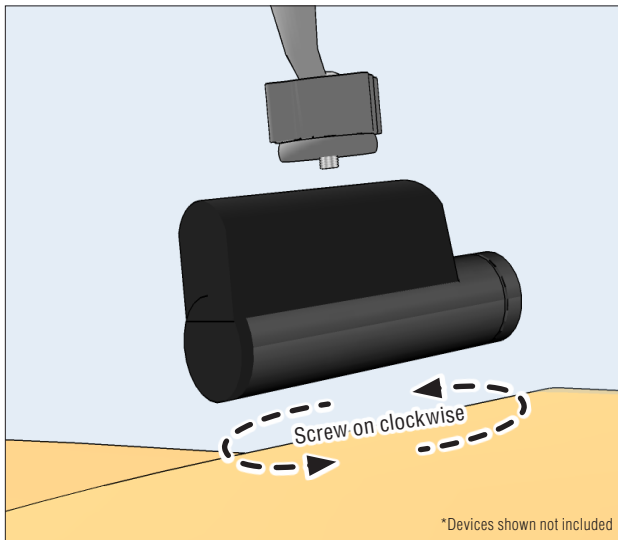

Package Contents:

CMP214  
Travelmount® Windshield  
Camera Mount

- 1 Attach Camera or other device with 1/4" 20 mounting pattern to mounting screw on the mount

- 2 Attach the mount to windshield and engage Suction Lock Lever; adjust the Tightening Ring and Arm Knob as necessary