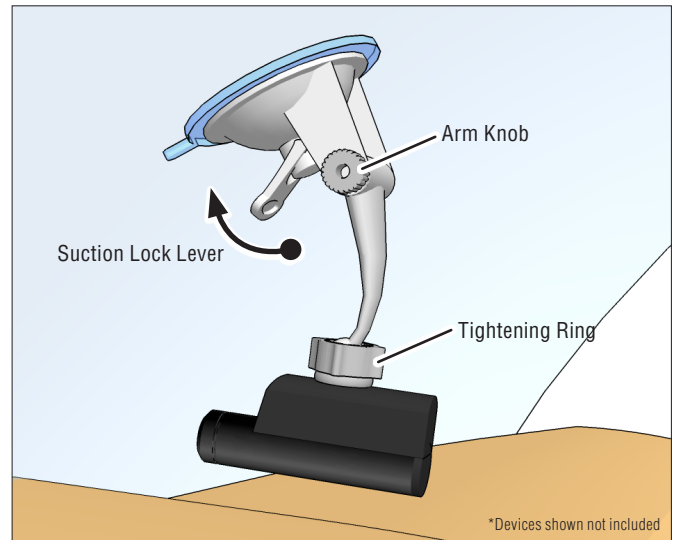

Package Contents:

CMP214  
Travelmount® Windshield  
Camera Mount

- 1 Attach Camera or other device with 1/4" 20 mounting pattern to mounting screw on the mount

- 2 Attach the mount to windshield and engage Suction Lock Lever; adjust the Tightening Ring and Arm Knob as necessary