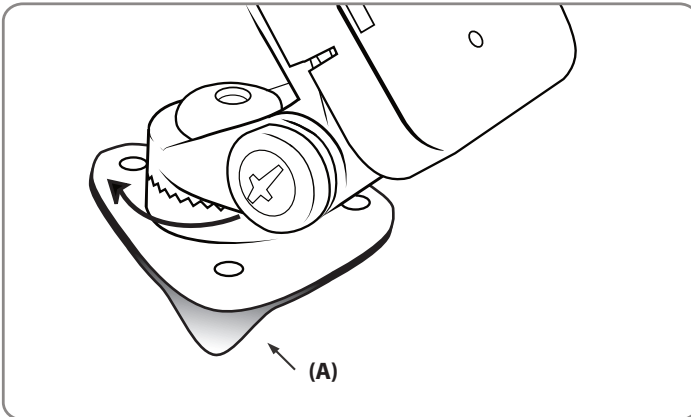

CM048-2 CM048 | 1" Multi Angle Dash or Console Mount

CM048-2 (Dual T-tab)
(CM048 Single T-tab also available)

Package includes:

- (1) CM048-2 or CM048 1" multi-angle Dash or Console mount
- (3) Self-tapping screws

Dash or Console Adhesive Mounting

- Step 1. Find a safe location on the dash or console to mount the pedestal. Make sure the area is clean and dry. Use the included alcohol pad to clean the mounting surface.

- Step 2. Remove the adhesive backing (A) under the triangular pedestal and firmly press into place.
- Step 3. After adhesive has bonded at room temperature (approx. 72°F), allow 24 hrs prior to use for best results.
- Step 4. Adjust the angle of the pedestal head by firmly holding the base and rotating to the desired angle.

Arkon Resources, Inc. is not responsible for any damages caused to your car or yourself due to the install of the pedestal mount.

- Step 1. Find a safe location on the dash or console to mount the pedestal. Make sure the area is clean and dry. Use the included alcohol pad to clean the mounting surface if necessary. Remove the adhesive backing (A) under the triangular pedestal and firmly press into place.
- Step 2. Using a screwdriver, tighten the 3 screws (B) through the pedestal base into the mounting surface.
- Step 3. Adjust the angle of the pedestal head by firmly holding the base and rotating to the desired angle.
- Step 4. Attach the device cradle (sold separately) to the pedestal by inserting the dual T-tabs of the pedestal (C) into the T-slots of the cradle (D).