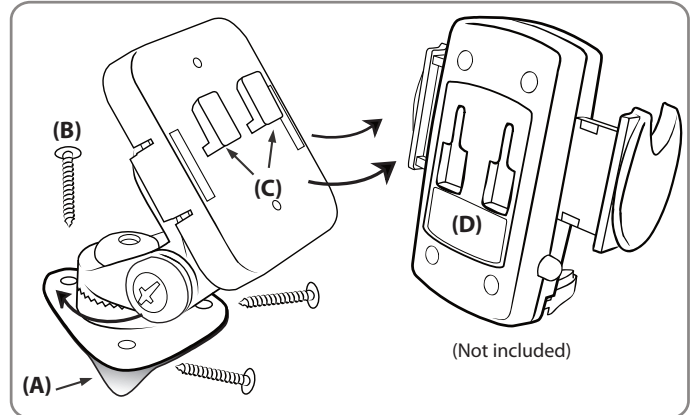

CM048-2 CM048 | 1" Multi Angle Dash or Console Mount

CM048-2 (Dual T-tab)
(CM048 Single T-tab also available)

Package includes:

- (1) CM048-2 or CM048 1" multi-angle Dash or Console mount
- (3) Self-tapping screws

Dash or Console Adhesive Mounting

- Step 1. Find a safe location on the dash or console to mount the pedestal. Make sure the area is clean and dry. Use the included alcohol pad to clean the mounting surface.

- Step 2. Remove the adhesive backing (A) under the triangular pedestal and firmly press into place.
- Step 3. After adhesive has bonded at room temperature (approx. 72°F), allow 24 hrs prior to use for best results.
- Step 4. Adjust the angle of the pedestal head by firmly holding the base and rotating to the desired angle.

Arkon Resources, Inc. is not responsible for any damages caused to your car or yourself due to the install of the pedestal mount.

- Step 1. Find a safe location on the dash or console to mount the pedestal. Make sure the area is clean and dry. Use the included alcohol pad to clean the mounting surface if necessary. Remove the adhesive backing (A) under the triangular pedestal and firmly press into place.
- Step 2. Using a screwdriver, tighten the 3 screws (B) through the pedestal base into the mounting surface.
- Step 3. Adjust the angle of the pedestal head by firmly holding the base and rotating to the desired angle.
- Step 4. Attach the device cradle (sold separately) to the pedestal by inserting the dual T-tabs of the pedestal (C) into the T-slots of the cradle (D).