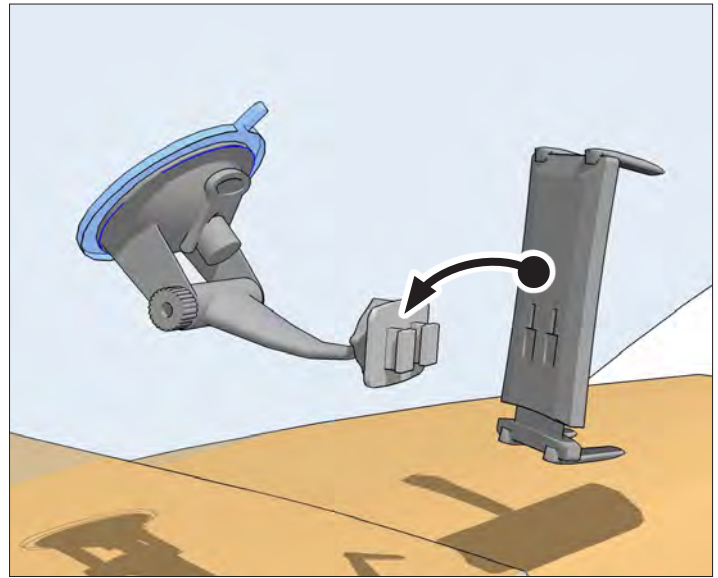

**SM614 - IPM614**  
Slim-Grip® Ultra™  
Deluxe Windshield &  
Dashboard Mount with  
Dashboard Mounting Disk

**Package Contents:**

SM060-2 - Slim-Grip® Ultra™ Holder  
GN014-SBH - Travelmount® Deluxe Mini Windshield Suction Pedestal  
AP013 - Adhesive Dashboard Disk

**IMPORTANT:** Select the appropriate short or long support legs and install to holder. For large sized smartphones such as the Galaxy Note II and mid-sized tablets, select 4 long support legs.

**1** Attach mount to windshield and engage suction lock lever.

**2** Connect holder to mount.

**3** Insert device, adjust support legs if necessary.

**4** Use included adhesive disk\* for dashboard mounting.

**Safety Precautions**

Arkon is not responsible for any damages caused to your vehicle, your device, or yourself due to the installation or use of this mount.