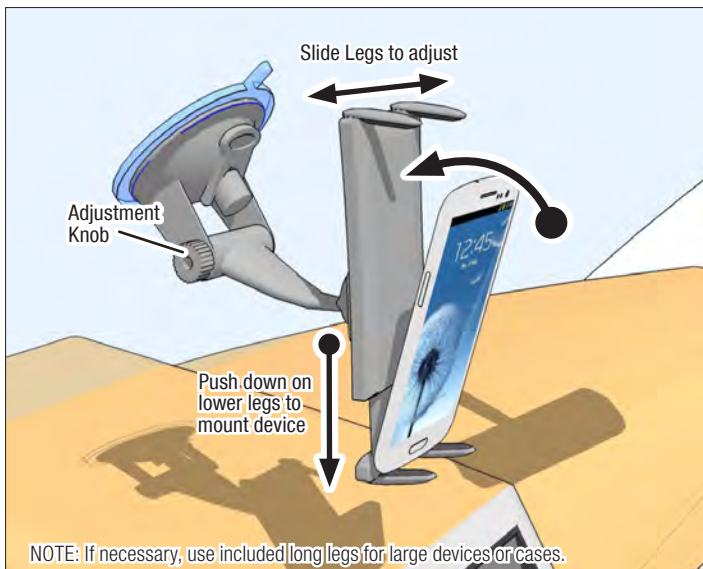

**IMPORTANT:** Select the appropriate short or long support legs and install to holder. For large sized smartphones such as the Galaxy Note II and mid-sized tablets, select 4 long support legs.

**1** Attach mount to windshield and engage suction lock lever.

**2** Connect holder to mount.

**3** Insert device, adjust support legs if necessary.

**4** Use included adhesive disk\* for dashboard mounting.

**Safety Precautions**

Arkon is not responsible for any damages caused to your vehicle, your device, or yourself due to the installation or use of this mount.