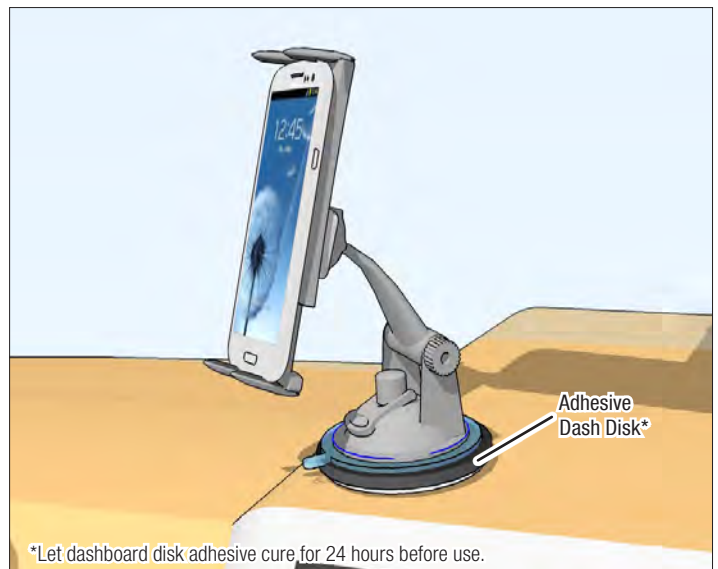

**IMPORTANT:** Select the appropriate short or long support legs and install to holder. For large sized smartphones such as the Galaxy Note II and mid-sized tablets, select 4 long support legs.

**1** Attach mount to windshield and engage suction lock lever.

**2** Connect holder to mount.

**3** Insert device, adjust support legs if necessary.

**4** Use included adhesive disk\* for dashboard mounting.

**Safety Precautions**

Arkon is not responsible for any damages caused to your vehicle, your device, or yourself due to the installation or use of this mount.