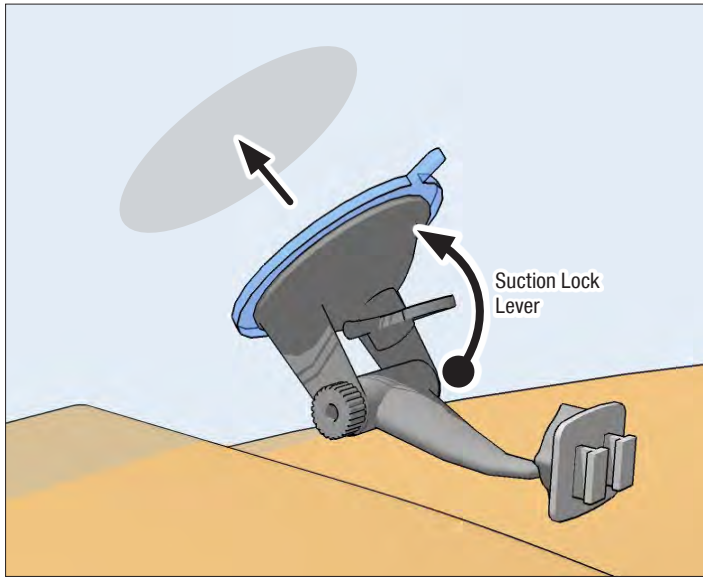

**SM614 - IPM614**  
Slim-Grip® Ultra™  
Deluxe Windshield &  
Dashboard Mount with  
Dashboard Mounting Disk

**Package Contents:**

SM060-2 - Slim-Grip® Ultra™ Holder  
GN014-SBH - Travelmount® Deluxe Mini Windshield Suction Pedestal  
AP013 - Adhesive Dashboard Disk

**IMPORTANT:** Select the appropriate short or long support legs and install to holder. For large sized smartphones such as the Galaxy Note II and mid-sized tablets, select 4 long support legs.

**1** Attach mount to windshield and engage suction lock lever.

**2** Connect holder to mount.

**3** Insert device, adjust support legs if necessary.

**4** Use included adhesive disk\* for dashboard mounting.

**Safety Precautions**

Arkon is not responsible for any damages caused to your vehicle, your device, or yourself due to the installation or use of this mount.