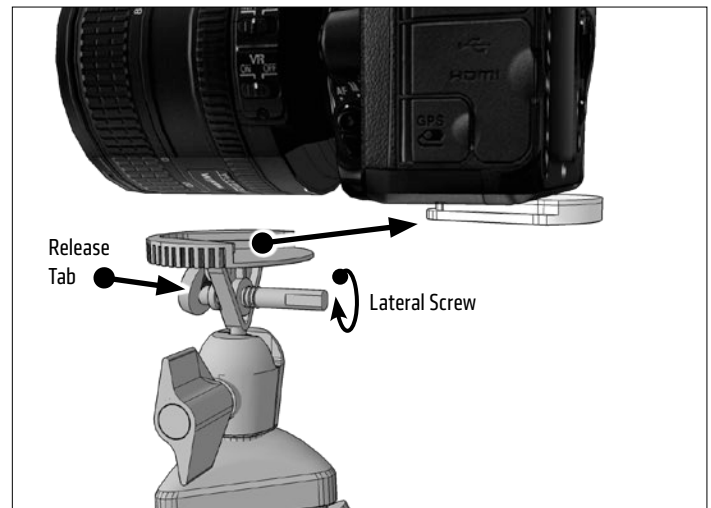

**1** Attach camera by screwing it onto the 1/4"-20 mounting bolt.

**2** Loosen the adjustment knob to change position. Retighten to set.

Achieve unique camera angles by attaching the mount to any object the bendable legs can securely wrap around.

Release the 1/4"-20 mount by unscrewing lateral screw and pressing on release tab.

**! Safety Precautions**  
 Arkon is not responsible for any damages caused to your device or yourself due to the installation or use of the mount.