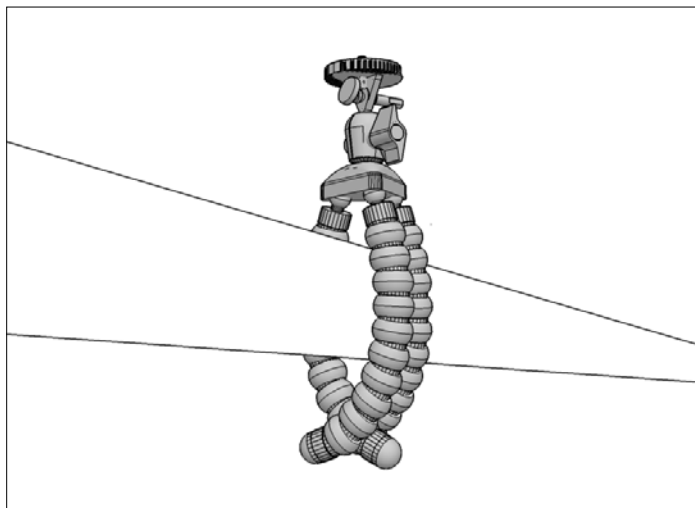

- Package Contents:**  
 (1) CMPTRIXL-B – Flexible 11" Tripod  
 (1) CAMPOUCHXL – Carrying Bag

**Device Compatibility:**  
 Medium to large digital cameras with a standard 1/4"-20 camera pattern, including Nikon D610, D7100, D5300, Canon Rebel T3i, 6D, 70D, Pentax K3, K-5 IIs, Sony A77 II, Fujifilm X-T1 and others.

**1** Attach camera by screwing it onto the 1/4"-20 mounting bolt.

**2** Loosen the adjustment knob to change position. Retighten to set.

Achieve unique camera angles by attaching the mount to any object the bendable legs can securely wrap around.

Release the 1/4"-20 mount by unscrewing lateral screw and pressing on release tab.

**! Safety Precautions**  
 Arkon is not responsible for any damages caused to your device or yourself due to the installation or use of the mount.