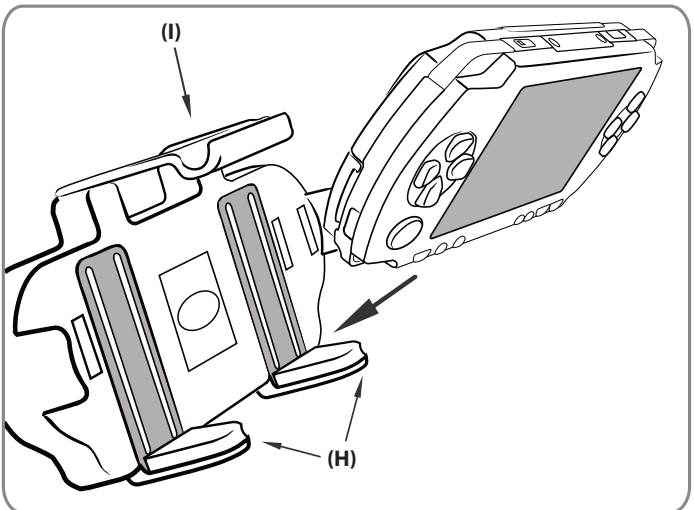

**Gooseneck and Dual-T Head Instructions**

- Step 1. Adjust the angle of the pedestal head by using both hands to bend the gooseneck (D).
- Step 2. Adjust the angle and rotation of the pedestal head by loosening the swivel-tightening ring (E).
- Step 3. Attach the device cradle (H) to the dual-T tab head (F) by inserting the T-tabs into the T-slots (G).

**Windshield Installation**

- Step 1. Push the pedestal suction cup (A) firmly to the windshield. Flip the lever (B) down to secure the suction cup.

**Sony PSP Cradle Instructions**

- Step 1. Insert PSP into the cradle at a slant so that the base of the PSP comes to rest on the spring loaded support legs (H).
- Step 2. While firmly holding the cradle, push downward on the PSP so that the spring loaded support legs slide down. This allows enough clearance for the top of the PSP to slide under the top support clip (I).
- Step 3. To remove PSP from cradle follow step 2.

**Dash Installation**

- Step 1. Locate a safe flat surface on the dash or console to mount the pedestal. Clean the dash with the alcohol pad provided. Let the dash surface dry before applying the adhesive disc (C).
- Step 2. Push the pedestal suction cup (A) firmly to the disc (C). Flip the lever (B) down to secure the suction cup.