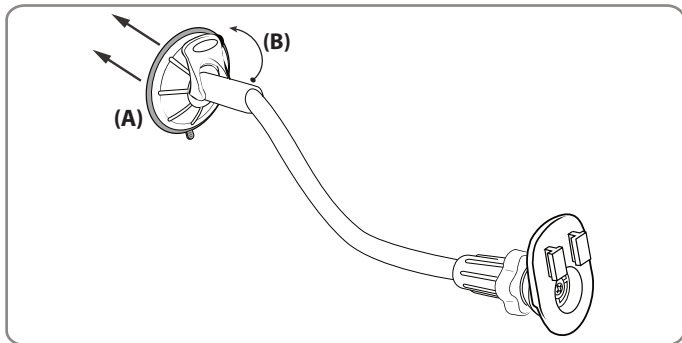

**Gooseneck and Dual-T Head Instructions**

- Step 1. Adjust the angle of the pedestal head by using both hands to bend the gooseneck (D).
- Step 2. Adjust the angle and rotation of the pedestal head by loosening the swivel-tightening ring (E).
- Step 3. Attach the device cradle (H) to the dual-T tab head (F) by inserting the T-tabs into the T-slots (G).

**Windshield Installation**

- Step 1. Push the pedestal suction cup (A) firmly to the windshield. Flip the lever (B) down to secure the suction cup.

**Sony PSP Cradle Instructions**

- Step 1. Insert PSP into the cradle at a slant so that the base of the PSP comes to rest on the spring loaded support legs (H).
- Step 2. While firmly holding the cradle, push downward on the PSP so that the spring loaded support legs slide down. This allows enough clearance for the top of the PSP to slide under the top support clip (I).
- Step 3. To remove PSP from cradle follow step 2.

**Dash Installation**

- Step 1. Locate a safe flat surface on the dash or console to mount the pedestal. Clean the dash with the alcohol pad provided. Let the dash surface dry before applying the adhesive disc (C).
- Step 2. Push the pedestal suction cup (A) firmly to the disc (C). Flip the lever (B) down to secure the suction cup.