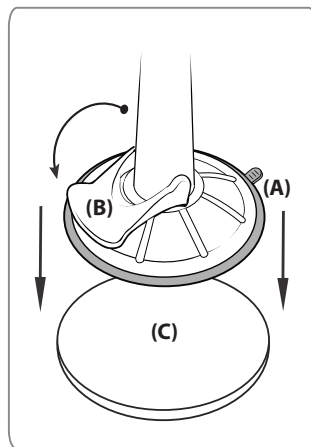

**Gooseneck and Dual-T Head Instructions**

- Step 1. Adjust the angle of the pedestal head by using both hands to bend the gooseneck (D).
- Step 2. Adjust the angle and rotation of the pedestal head by loosening the swivel-tightening ring (E).
- Step 3. Attach the device cradle (H) to the dual-T tab head (F) by inserting the T-tabs into the T-slots (G).

**Windshield Installation**

- Step 1. Push the pedestal suction cup (A) firmly to the windshield. Flip the lever (B) down to secure the suction cup.

**Sony PSP Cradle Instructions**

- Step 1. Insert PSP into the cradle at a slant so that the base of the PSP comes to rest on the spring loaded support legs (H).
- Step 2. While firmly holding the cradle, push downward on the PSP so that the spring loaded support legs slide down. This allows enough clearance for the top of the PSP to slide under the top support clip (I).
- Step 3. To remove PSP from cradle follow step 2.

**Dash Installation**

- Step 1. Locate a safe flat surface on the dash or console to mount the pedestal. Clean the dash with the alcohol pad provided. Let the dash surface dry before applying the adhesive disc (C).
- Step 2. Push the pedestal suction cup (A) firmly to the disc (C). Flip the lever (B) down to secure the suction cup.