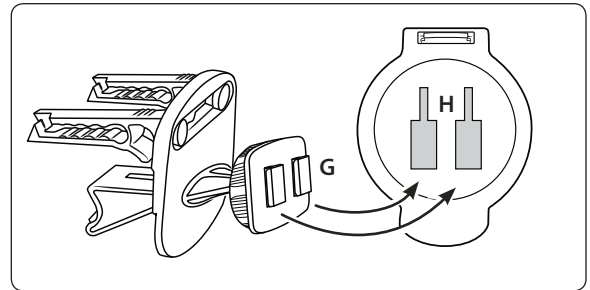

TTSE129-SBH | Air Vent Swivel Mount & Adapter Plate For TomTom Start™ & Ease™

Package Contents:

- (1) GN047-SBH - Removable air vent mount with swivel ball head
- (1) APTTSE - Adapter plate for TomTom Start™ and Ease™

Do not place mount in or near an air bag deployment zone or where it will obstruct view of the road.

Installation Instructions

Air Vent Mount Assembly

Step 1. Attach the vent mounting clips (A) to the back of the pedestal (B) with the vent clips positioned with the flat sides facing up.

Swivel Ball Head Assembly Attachment

Step 1. Slip the tightening ring (D) over the air vent mount ball. Snap the dual-T head adapter plate (E) on to the mounting ball (F). Screw the tightening ring over the adapter plate until securely holding the plate. Swivel to adjust the angle of the dual-T head.

Attach Device to Air Vent Mount

Step 1. Attach your holder or device (not included, sold separately) to the dual-T head by inserting the dual-T tabs (G) into the dual-T slots (H) on the back of the holder or device.

Continued on next column...

Insertion of Mount Assembly into Air Vent

Step 1. Pinch the vent mounting clips (A) so that the teeth open and gently insert vent pedestal into vent louvres until the mounting clips are attached to the fin/blade of the vent. Adjust the support leg (C) vertically until it rests firmly along the bottom of the vent or dash surface below the vent.

All brand names and product names are trademarks or registered trademarks of their respective owners. Arkon Resources, Inc. is not affiliated with these companies.

Safety Precautions

Follow all manufacturer safety guidelines for operating your device. Failure to practice safe usage of GPS device while driving may result in damage, injury, or death.