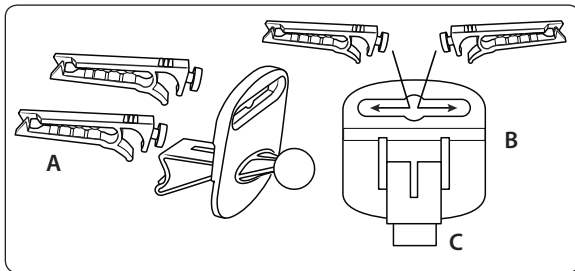

TTSE129-SBH | Air Vent Swivel Mount & Adapter Plate For TomTom Start™ & Ease™

Package Contents:

- (1) GN047-SBH - Removable air vent mount with swivel ball head
- (1) APTTSE - Adapter plate for TomTom Start™ and Ease™

 Do not place mount in or near an air bag deployment zone or where it will obstruct view of the road.

Installation Instructions

Air Vent Mount Assembly

Step 1. Attach the vent mounting clips (A) to the back of the pedestal (B) with the vent clips positioned with the flat sides facing up.

Swivel Ball Head Assembly Attachment

Step 1. Slip the tightening ring (D) over the air vent mount ball. Snap the dual-T head adapter plate (E) on to the mounting ball (F). Screw the tightening ring over the adapter plate until securely holding the plate. Swivel to adjust the angle of the dual-T head.

Attach Device to Air Vent Mount

Step 1. Attach your holder or device (not included, sold separately) to the dual-T head by inserting the dual-T tabs (G) into the dual-T slots (H) on the back of the holder or device.