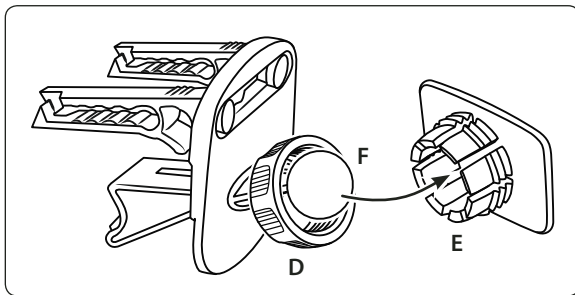

TTSE129-SBH | Air Vent Swivel Mount & Adapter Plate For TomTom Start™ & Ease™

Package Contents:

- (1) GN047-SBH - Removable air vent mount with swivel ball head
- (1) APTTSE - Adapter plate for TomTom Start™ and Ease™

 Do not place mount in or near an air bag deployment zone or where it will obstruct view of the road.

Installation Instructions

Air Vent Mount Assembly

Step 1. Attach the vent mounting clips (A) to the back of the pedestal (B) with the vent clips positioned with the flat sides facing up.

Swivel Ball Head Assembly Attachment

Step 1. Slip the tightening ring (D) over the air vent mount ball. Snap the dual-T head adapter plate (E) on to the mounting ball (F). Screw the tightening ring over the adapter plate until securely holding the plate. Swivel to adjust the angle of the dual-T head.

Attach Device to Air Vent Mount

Step 1. Attach your holder or device (not included, sold separately) to the dual-T head by inserting the dual-T tabs (G) into the dual-T slots (H) on the back of the holder or device.