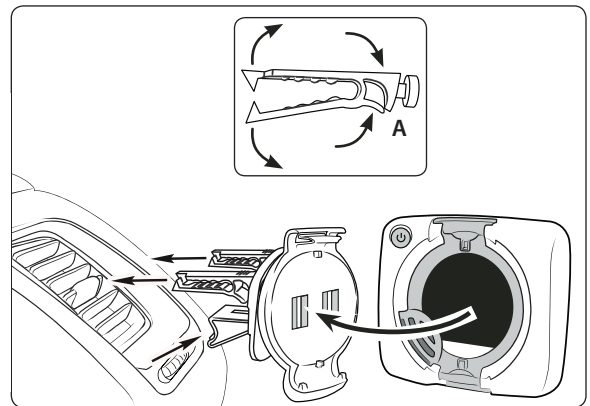

Swivel Ball Head Assembly Attachment

Step 1. Slip the tightening ring (D) over the air vent mount ball. Snap the dual-T head adapter plate (E) on to the mounting ball (F). Screw the tightening ring over the adapter plate until securely holding the plate. Swivel to adjust the angle of the dual-T head.

Attach Device to Air Vent Mount

Step 1. Attach your holder or device (not included, sold separately) to the dual-T head by inserting the dual-T tabs (G) into the dual-T slots (H) on the back of the holder or device.

Continued on next column...

Insertion of Mount Assembly into Air Vent

Step 1. Pinch the vent mounting clips (A) so that the teeth open and gently insert vent pedestal into vent louvres until the mounting clips are attached to the fin/blade of the vent. Adjust the support leg (C) vertically until it rests firmly along the bottom of the vent or dash surface below the vent.