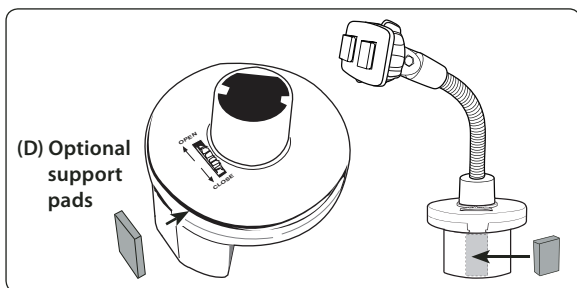

Note: mount may not work with adjustable, "pop out" cup holders or oversize cup holder openings found in full-size pickup trucks.

 Do not place mount in or near an air bag deployment zone or where it will obstruct view of the road.

Cup Holder Mounting

- Step 1. Connect the gooseneck shaft (A) to the cup holder base (B) by aligning the groove on the base to the ridge inside of the bottom of the shaft.

- Step 2. Place the Universal Cup Holder Mount into the designated cup holder in the vehicle. Adjust the thumb wheel adjuster (C) to open or close the cup holder prongs to fit in the cup holder.

- Step 3. For oversize cup holder openings or the adjustable "pop out" cup holders use the optional self-adhesive side support pads (D). Install the pads by removing the adhesive backing and placing it on the flat surface side of the cup holder support leg.