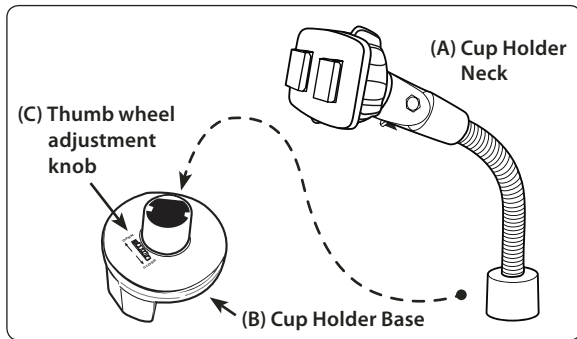

TTSE123-G | Cup Holder Mount with Flexible Gooseneck for TomTom Start™ & Ease™

Package Contents:

- (1) GN033-SBH - 5" Cup holder pedestal mount with flexible gooseneck shaft
 - (1) APTSE - Adapter plate for TomTom Start™ & Ease™
- No tools required for installation.

Cup Holder Mounting

- Step 1. Connect the gooseneck shaft (A) to the cup holder base (B) by aligning the groove on the base to the ridge inside of the bottom of the shaft.

- Step 2. Place the Universal Cup Holder Mount into the designated cup holder in the vehicle. Adjust the thumb wheel adjuster (C) to open or close the cup holder prongs to fit in the cup holder.

- Step 3. For oversize cup holder openings or the adjustable "pop out" cup holders use the optional self-adhesive side support pads (D). Install the pads by removing the adhesive backing and placing it on the flat surface side of the cup holder support leg.

Device Attachment (device not included)

- Step 1. Attach the TomTom adapter plate to the mount by inserting the dual-T tabs of the pedestal (A) into the dual-T slots on the adapter plate (B).

- Step 2. While holding the mounted TomTom adapter plate, gently insert the TomTom device (not included, sold separately) into the adapter plate until an audible click is heard.