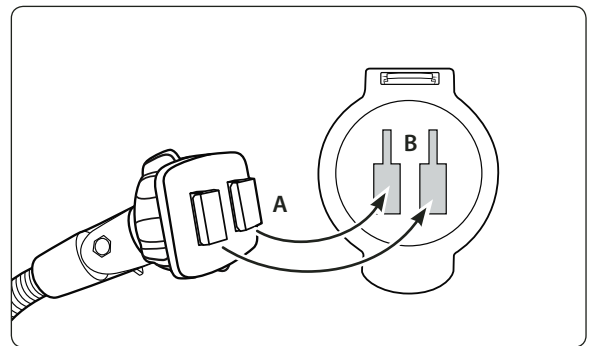

Cup Holder Mounting

- Step 1. Connect the gooseneck shaft (A) to the cup holder base (B) by aligning the groove on the base to the ridge inside of the bottom of the shaft.

- Step 2. Place the Universal Cup Holder Mount into the designated cup holder in the vehicle. Adjust the thumb wheel adjuster (C) to open or close the cup holder prongs to fit in the cup holder.

- Step 3. For oversize cup holder openings or the adjustable "pop out" cup holders use the optional self-adhesive side support pads (D). Install the pads by removing the adhesive backing and placing it on the flat surface side of the cup holder support leg.

Device Attachment (device not included)

- Step 1. Attach the TomTom adapter plate to the mount by inserting the dual-T tabs of the pedestal (A) into the dual-T slots on the adapter plate (B).

- Step 2. While holding the mounted TomTom adapter plate, gently insert the TomTom device (not included, sold separately) into the adapter plate until an audible click is heard.