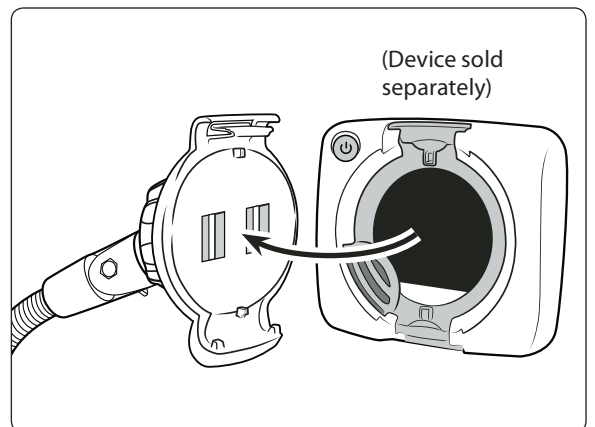

Cup Holder Mounting

- Step 1. Connect the gooseneck shaft (A) to the cup holder base (B) by aligning the groove on the base to the ridge inside of the bottom of the shaft.

- Step 2. Place the Universal Cup Holder Mount into the designated cup holder in the vehicle. Adjust the thumb wheel adjuster (C) to open or close the cup holder prongs to fit in the cup holder.

- Step 3. For oversize cup holder openings or the adjustable "pop out" cup holders use the optional self-adhesive side support pads (D). Install the pads by removing the adhesive backing and placing it on the flat surface side of the cup holder support leg.

Device Attachment (device not included)

- Step 1. Attach the TomTom adapter plate to the mount by inserting the dual-T tabs of the pedestal (A) into the dual-T slots on the adapter plate (B).

- Step 2. While holding the mounted TomTom adapter plate, gently insert the TomTom device (not included, sold separately) into the adapter plate until an audible click is heard.