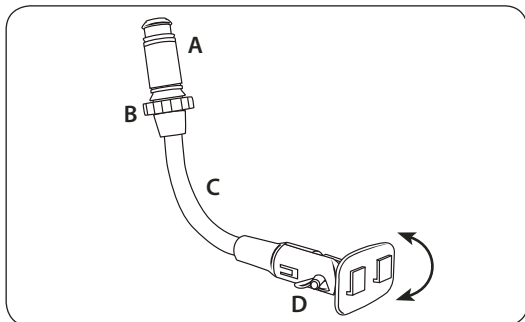

Mount Installation Instructions

- Step 1. Insert the DC Power plug (A) completely into the vehicle's 12V / lighter socket. Adjust the tightening ring (B) until the plug fits tight in the socket.
- Step 2. Adjust the flexible gooseneck (C) to the desired location.
- Step 3. Adjust the angle of the pedestal head by tightening the wing nut (D) to the desired placement angle.