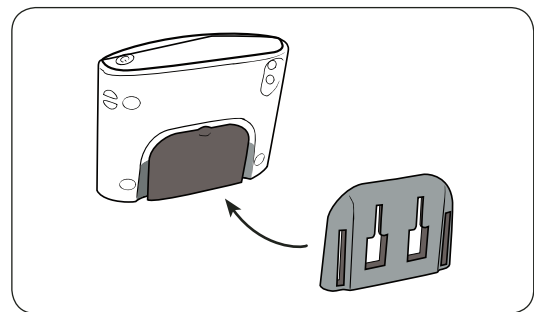

TomTom ONE XL and ONE XL•S Adapter Plate Installation

1. Step 1. Slide the adapter plate up into the grooves on the back of the TomTom ONE XL or ONE XL•S device.