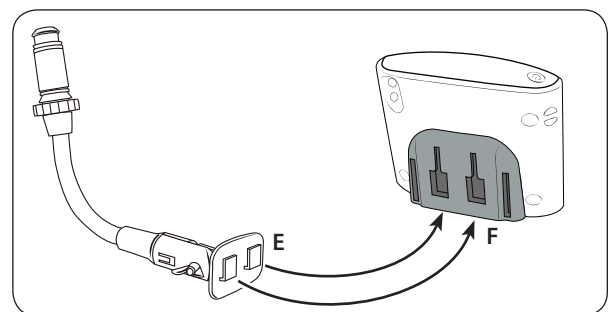

TomTom ONE XL and ONE XL•S Device Attachment

1. Step 1. Attach the device cradle to the pedestal by inserting the dual T-Tabs of the pedestal (E) into the T-slots of the adapter plate (F).