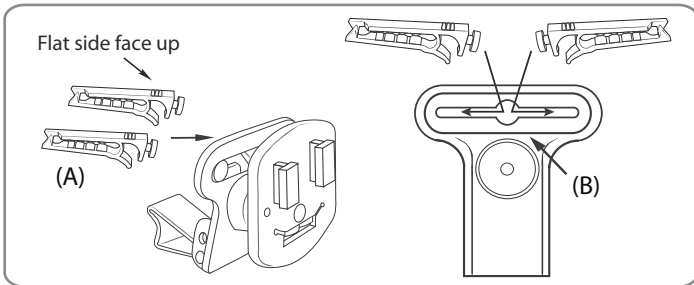

TTOXL129-SRVC | Removable Vent Mount with Swivel for TomTom™ ONE® XL

CM047-SRVC-2

Package Contents

- (1) CM047-SRVC-2 Swivel Mount
- (1) APTTOXL - Adapter plate (Dual T-slot to TomTom ONE XL slide in pattern)
- (2) Removable Vent Clips

APTTOXL

Pedestal Assembly

Step 1. Attach the vent mounting clips (A) to the back of the pedestal (B) with the vent clips positioned with the flat sides facing up.

Insertion of Pedestal into the Air Vent

Step 1. Pinch the vent mounting clips (A) so that the teeth open and gently insert vent pedestal into vent louvres until the mounting clips are attached to the fin/blade of the vent. Adjust the support leg (C) vertically until it rests firmly along the bottom of the vent or dash surface below the vent.

2. Attach the adapter plate (A) into the grooves on the back of the TomTom One XL GPS device (B).

Pedestal Adjustment & Device Cradle Installation

Step 1. Adjust the swivel angle of the pedestal head by firmly holding the back of the pedestal (B), pulling out the pedestal head and twisting to the desired angle. Adjust the lateral angle of the pedestal head (E) by simply twisting the head on the pivot axis (D).