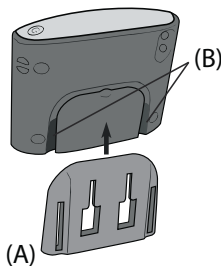

TTOXL129-SRVC | Removable Vent Mount with Swivel for TomTom™ ONE® XL

CM047-SRVC-2

Package Contents

- (1) CM047-SRVC-2 Swivel Mount
- (1) APTTOXL - Adapter plate (Dual T-slot to TomTom ONE XL slide in pattern)
- (2) Removable Vent Clips

APTTOXL

Pedestal Assembly

Step 1. Attach the vent mounting clips (A) to the back of the pedestal (B) with the vent clips positioned with the flat sides facing up.

Insertion of Pedestal into the Air Vent

Step 1. Pinch the vent mounting clips (A) so that the teeth open and gently insert vent pedestal into vent louvres until the mounting clips are attached to the fin/blade of the vent. Adjust the support leg (C) vertically until it rests firmly along the bottom of the vent or dash surface below the vent.

2. Attach the adapter plate (A) into the grooves on the back of the TomTom One XL GPS device (B).

Pedestal Adjustment & Device Cradle Installation

Step 1. Adjust the swivel angle of the pedestal head by firmly holding the back of the pedestal (B), pulling out the pedestal head and twisting to the desired angle. Adjust the lateral angle of the pedestal head (E) by simply twisting the head on the pivot axis (D).