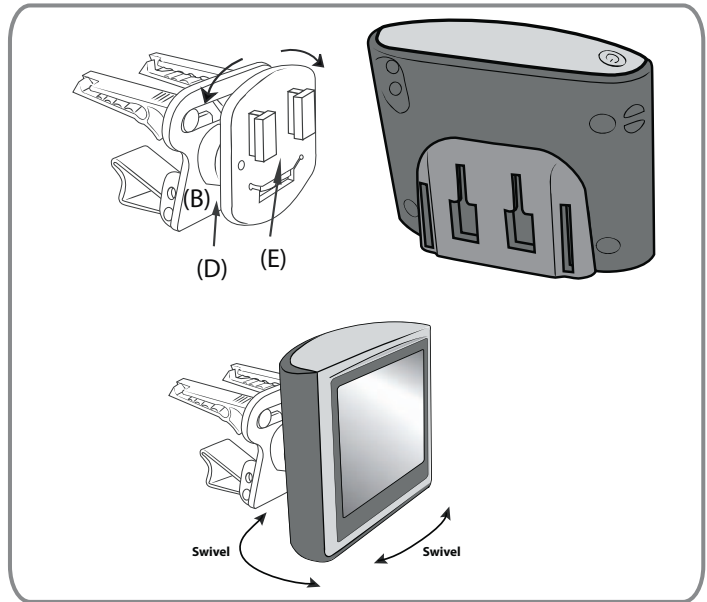

Pedestal Adjustment & Device Cradle Installation

Step 1. Adjust the swivel angle of the pedestal head by firmly holding the back of the pedestal (B), pulling out the pedestal head and twisting to the desired angle. Adjust the lateral angle of the pedestal head (E) by simply twisting the head on the pivot axis (D).

Use caution when inserting, adjusting and removing the swivel pedestal to avoid damaging your air vents. When removing the TomTom ONE XL from pedestal, hold the pedestal firmly with one hand and use your free hand to disengage it from the pedestal.

Step 2. Attach the device cradle to the pedestal by inserting the dual T-Tabs of the pedestal (E) into the T-slots of the cradle (F).