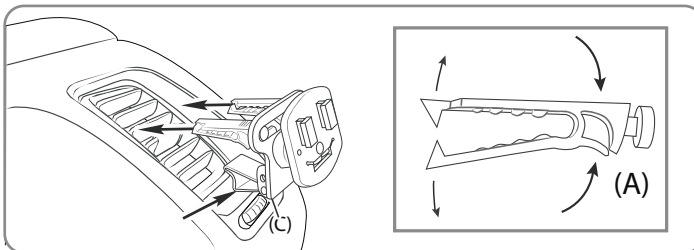

TTOXL129-SRVC | Removable Vent Mount with Swivel for TomTom™ ONE® XL

CM047-SRVC-2

Package Contents

- (1) CM047-SRVC-2 Swivel Mount
- (1) APTTOXL - Adapter plate (Dual T-slot to TomTom ONE XL slide in pattern)
- (2) Removable Vent Clips

APTTOXL

Pedestal Assembly

Step 1. Attach the vent mounting clips (A) to the back of the pedestal (B) with the vent clips positioned with the flat sides facing up.

Insertion of Pedestal into the Air Vent

Step 1. Pinch the vent mounting clips (A) so that the teeth open and gently insert vent pedestal into vent louvres until the mounting clips are attached to the fin/blade of the vent. Adjust the support leg (C) vertically until it rests firmly along the bottom of the vent or dash surface below the vent.

2. Attach the adapter plate (A) into the grooves on the back of the TomTom One XL GPS device (B).

Pedestal Adjustment & Device Cradle Installation

Step 1. Adjust the swivel angle of the pedestal head by firmly holding the back of the pedestal (B), pulling out the pedestal head and twisting to the desired angle. Adjust the lateral angle of the pedestal head (E) by simply twisting the head on the pivot axis (D).