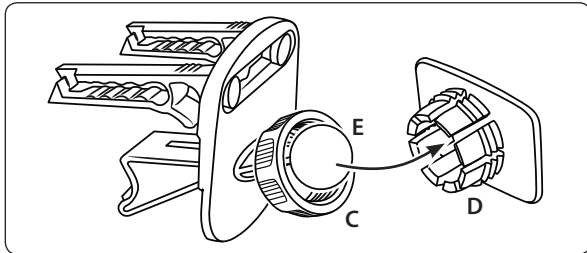

⚠ Use caution when installing and removing the vent mount and adjusting the swivel movement to avoid damaging your air vents.

Air Vent Mount Assembly

- Step 1. Attach the vent mounting clips (A) to the back of the pedestal (B) with the vent clips positioned with the flat sides facing up.

Swivel Ball Head Assembly Attachment

- Step 1. Slip the tightening ring (C) over the air vent mount ball. Snap the dual-T head adapter plate (D) on to the mounting ball (E). Screw the tightening ring over the adapter plate until securely holding the plate. Swivel to adjust the angle of the dual-T head.