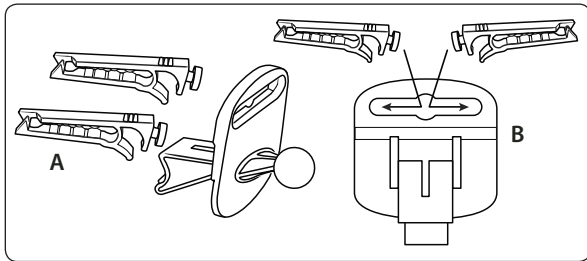

TTOXL129-SBH | Removable Air Vent Mount for TomTom® ONE™ XL GPS

GN047-SBH
Air Vent Mount with
Swivel Ball Head

APTTOXL
Adapter Plate for
TomTom ONE XL / XL-S

Package Contents:

- (1) GN047-SBH - Removable air vent with dual T swivel ball head
- (1) APTTOXL - Adapter plate for TomTom ONE XL Series pattern

Swivel Ball Head Assembly Attachment

- Step 1. Slip the tightening ring (C) over the air vent mount ball. Snap the dual-T head adapter plate (D) on to the mounting ball (E). Screw the tightening ring over the adapter plate until securely holding the plate. Swivel to adjust the angle of the dual-T head.