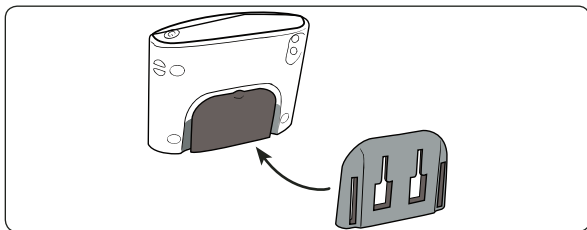

TTOXL129-SBH | Removable Air Vent Mount for TomTom® ONE™ XL GPS

Package Contents:

- (1) GN047-SBH - Removable air vent with dual T swivel ball head
- (1) APTTOXL - Adapter plate for TomTom ONE XL Series pattern

Compatible with:

- TomTom ONE XL and XL-S 1st, 2nd, & 3rd Editions

TomTom brand name and ONE XL product names are trademarks, or registered trademarks of TomTom International NV. Arkon Resources, Inc. is not affiliated with TomTom International NV.

⚠ Use caution when installing and removing the vent mount and adjusting the swivel movement to avoid damaging your air vents.

Air Vent Mount Assembly

1. Step 1. Attach the vent mounting clips (A) to the back of the pedestal (B) with the vent clips positioned with the flat sides facing up.

Swivel Ball Head Assembly Attachment

1. Step 1. Slip the tightening ring (C) over the air vent mount ball. Snap the dual-T head adapter plate (D) on to the mounting ball (E). Screw the tightening ring over the adapter plate until securely holding the plate. Swivel to adjust the angle of the dual-T head.

TomTom ONE XL / XL-S Adapter Plate Installation

1. Step 1. Slide the adapter plate up into the grooves on the back of the TomTom ONE XL / XL-S device. (Not included, sold separately.)

TomTom Device Attachment to Air Vent Mount

1. Step 1. Attach your TomTom ONE XL / XL-S device (not included, sold separately) to the swivel dual-T head by inserting the dual-T tabs (F) into the dual T-slots (G) on the back of the adapter plate.

Insertion of Mount Assembly into Air Vent

1. Step 1. Pinch the vent mounting clips (A) so that the teeth open and gently insert vent pedestal into vent louvres until the mounting clips are attached to the fin/blade of the vent. Adjust the support leg (H) vertically until it rests firmly along the bottom of the vent or dash surface below the vent.