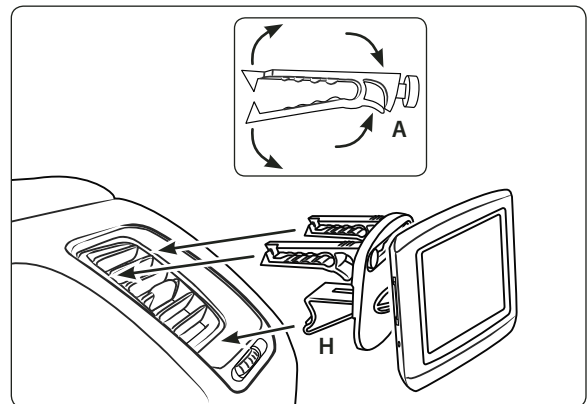

⚠ Safety Precautions

Follow all manufacturer safety guidelines for operating your device. Failure to practice safe usage of GPS device while driving may result in damage, injury, or death. Do not install Arkon products over an air bag cover or within the air bag deployment zone.

Arkon is not responsible for any damages caused to your car, your device, or yourself due to the installation or use of this pedestal mount.

ARKON
RESOURCES INC. *The Mobile Mounting Specialists™*

Consumer Hotline:

USA (800) 841-0884

INT'L (626) 254-9005

Monday - Friday 9 am - 5 pm, PST

www.arkon.com

Arcadia, CA 91006 USA

Designed in USA | Made in China and Taiwan

© Copyright 2009 Arkon Resources, Inc.