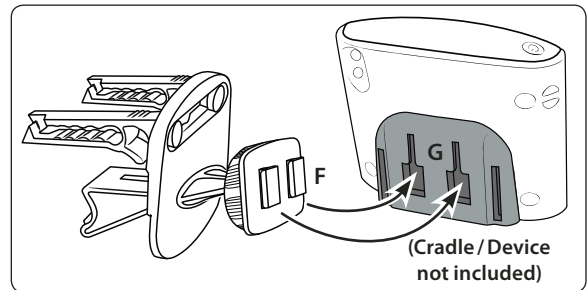

⚠ Use caution when installing and removing the vent mount and adjusting the swivel movement to avoid damaging your air vents.

Air Vent Mount Assembly

- Step 1. Attach the vent mounting clips (A) to the back of the pedestal (B) with the vent clips positioned with the flat sides facing up.

Swivel Ball Head Assembly Attachment

- Step 1. Slip the tightening ring (C) over the air vent mount ball. Snap the dual-T head adapter plate (D) on to the mounting ball (E). Screw the tightening ring over the adapter plate until securely holding the plate. Swivel to adjust the angle of the dual-T head.

TomTom ONE XL / XL-S Adapter Plate Installation

- Step 1. Slide the adapter plate up into the grooves on the back of the TomTom ONE XL / XL-S device. (Not included, sold separately.)

TomTom Device Attachment to Air Vent Mount

- Step 1. Attach your TomTom ONE XL / XL-S device (not included, sold separately) to the swivel dual-T head by inserting the dual-T tabs (F) into the dual T-slots (G) on the back of the adapter plate.