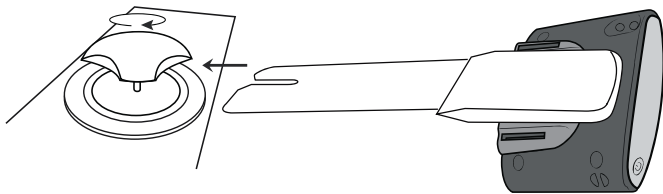

**Installation manual for models:
TomTom™ ONE® GPS Device**

1. Attach the adapter plate (A) into the grooves on the back of the TomTom ONE GPS device (B).

3. Slide Dual T-tab(s) into the Dual T-slot(s) on the back of the adapter plate that is now attached to the TomTom ONE.

5. Loosen the base cap by turning it counter clockwise and slide the slotted metal shaft of the pedestal onto the base. Turn base cap clockwise to tighten pedestal onto base.

2. Choose the best location on vehicle to place the mount. **Do not install in an airbag deployment zone or where it will obstruct view of the road.** Clean off dash surface with alcohol cleaning pad and let dry. Do not attempt application of the dash mount if the temperature is below 68° F (20°C).

4. Remove paper liner from adhesive on base and affix adhesive to the dash. Let stand (at room temperature) for 24 hours before using.

Removal of Dash Mount

To remove the dash mount completely, use a cotton swab dipped in isopropyl alcohol. Simply peel up a corner of the dash mount adhesive and swab under the pad while gently pulling until the adhesive begins to release. Remove slowly. No damage will occur from the adhesive if it has been properly installed and removed per these instructions. You may see a slight discoloration between this area and other parts of your dash due to fading caused by the sun.