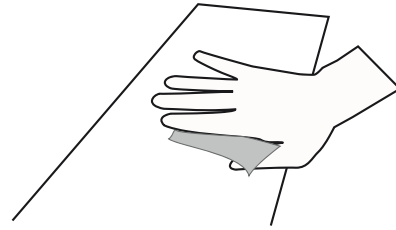

**Installation manual for models:
TomTom™ ONE® GPS Device**

1. Attach the adapter plate (A) into the grooves on the back of the TomTom ONE GPS device (B).

3. Slide Dual T-tab(s) into the Dual T-slot(s) on the back of the adapter plate that is now attached to the TomTom ONE.

5. Loosen the base cap by turning it counter clockwise and slide the slotted metal shaft of the pedestal onto the base. Turn base cap clockwise to tighten pedestal onto base.

2. Choose the best location on vehicle to place the mount. **Do not install in an airbag deployment zone or where it will obstruct view of the road.** Clean off dash surface with alcohol cleaning pad and let dry. Do not attempt application of the dash mount if the temperature is below 68° F (20°C).

4. Remove paper liner from adhesive on base and affix adhesive to the dash. Let stand (at room temperature) for 24 hours before using.

Removal of Dash Mount

To remove the dash mount completely, use a cotton swab dipped in isopropyl alcohol. Simply peel up a corner of the dash mount adhesive and swab under the pad while gently pulling until the adhesive begins to release. Remove slowly. No damage will occur from the adhesive if it has been properly installed and removed per these instructions. You may see a slight discoloration between this area and other parts of your dash due to fading caused by the sun.