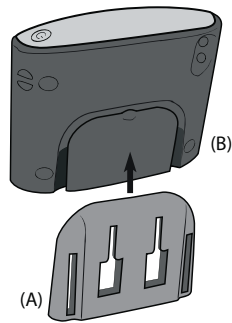

**Installation manual for models:
TomTom™ ONE® GPS Device**

1. Attach the adapter plate (A) into the grooves on the back of the TomTom ONE GPS device (B).

3. Slide Dual T-tab(s) into the Dual T-slot(s) on the back of the adapter plate that is now attached to the TomTom ONE.

5. Loosen the base cap by turning it counter clockwise and slide the slotted metal shaft of the pedestal onto the base. Turn base cap clockwise to tighten pedestal onto base.

2. Choose the best location on vehicle to place the mount. **Do not install in an airbag deployment zone or where it will obstruct view of the road.** Clean off dash surface with alcohol cleaning pad and let dry. Do not attempt application of the dash mount if the temperature is below 68° F (20°C).