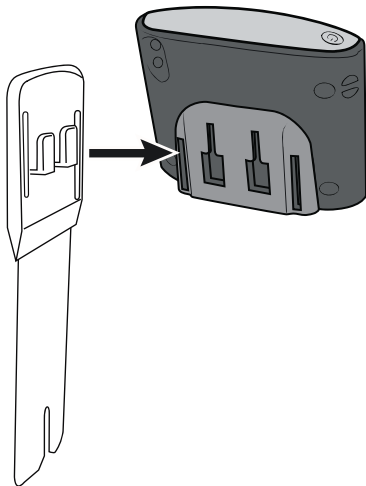

**Installation manual for models:
TomTom™ ONE® GPS Device**

1. Attach the adapter plate (A) into the grooves on the back of the TomTom ONE GPS device (B).

3. Slide Dual T-tab(s) into the Dual T-slot(s) on the back of the adapter plate that is now attached to the TomTom ONE.

5. Loosen the base cap by turning it counter clockwise and slide the slotted metal shaft of the pedestal onto the base. Turn base cap clockwise to tighten pedestal onto base.

2. Choose the best location on vehicle to place the mount. **Do not install in an airbag deployment zone or where it will obstruct view of the road.** Clean off dash surface with alcohol cleaning pad and let dry. Do not attempt application of the dash mount if the temperature is below 68° F (20°C).

4. Remove paper liner from adhesive on base and affix adhesive to the dash. Let stand (at room temperature) for 24 hours before using.

Removal of Dash Mount

To remove the dash mount completely, use a cotton swab dipped in isopropyl alcohol. Simply peel up a corner of the dash mount adhesive and swab under the pad while gently pulling until the adhesive begins to release. Remove slowly. No damage will occur from the adhesive if it has been properly installed and removed per these instructions. You may see a slight discoloration between this area and other parts of your dash due to fading caused by the sun.