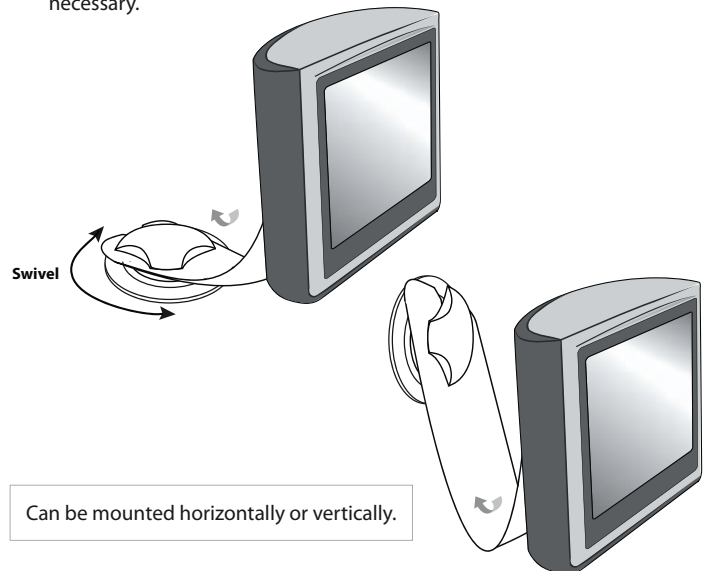

Removal of Dash Mount

To remove the dash mount completely, use a cotton swab dipped in isopropyl alcohol. Simply peel up a corner of the dash mount adhesive and swab under the pad while gently pulling until the adhesive begins to release. Remove slowly. No damage will occur from the adhesive if it has been properly installed and removed per these instructions. You may see a slight discoloration between this area and other parts of your dash due to fading caused by the sun.

6. Bend pedestal to desired angle. Loosen cap to swivel left or right, if necessary.