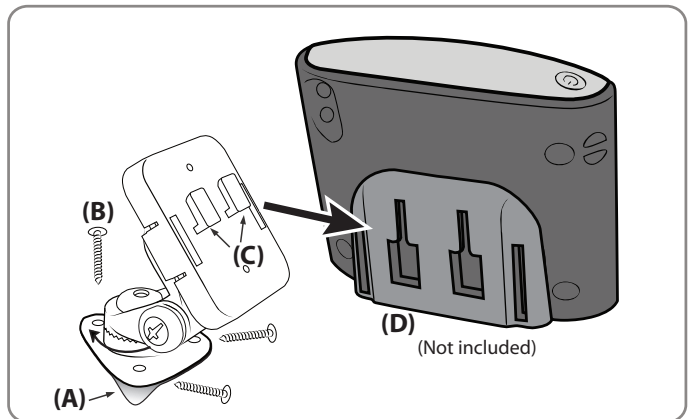

- Step 2. Remove the adhesive backing (A) under the triangular pedestal and firmly press into place.
- Step 3. After adhesive has bonded at room temperature (approx. 72F), allow 24 hrs prior to use for best results.
- Step 4. Adjust the angle of the pedestal head by firmly holding the base and rotating to the desired angle.

Dash or Console screw mounting installation (Optional)

Safety Precautions

Drilling onto the dash, floor, or console will permanently damage the vehicle. Use caution and consult a mobile install professional to avoid drilling into the gas tank, electrical system or other highly sensitive vehicle components.

Arkon Resources, Inc. is not responsible for any damages caused to your car or yourself due to the installation of the pedestal mount.

- Step 1. Find a safe location on the dash or console to mount the pedestal. Make sure the area is clean and dry. Use the included alcohol pad to clean the mounting surface if necessary. Remove the adhesive backing (A) under the triangular pedestal and firmly press into place.
- Step 2. Using a screwdriver, tighten the 3 screws (B) through the pedestal base into the mounting surface.
- Step 3. Adjust the angle of the pedestal head by firmly holding the base and rotating to the desired angle.
- Step 4. Attach the device cradle (sold separately) to the pedestal by inserting the dual T-tabs of the pedestal (C) into the T-slots of the cradle (D).