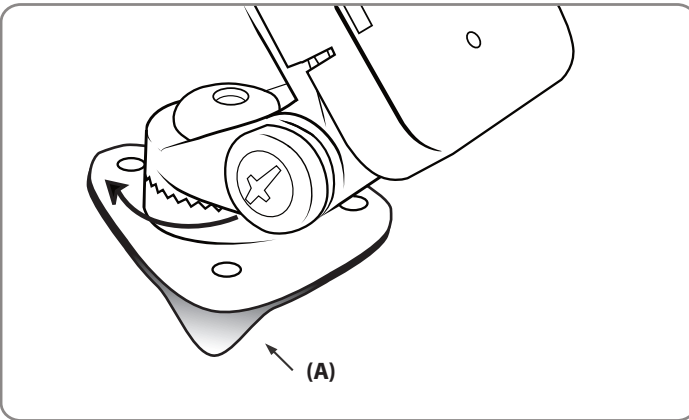

TTO128 | 1" Multi Angle Dash or Console Mount for TomTom™ ONE®

CM048-2
(Dual T-tab Pedestal)

APTTO
(Adapter Plate)

Package includes:

- (1) CM048-2 1" Multi-Angle Dash or Console mount
- (1) APTTO Adapter Plate (Dual T-slot to TomTom ONE slide in pattern)
- (3) Self-tapping screws

Dash or Console Adhesive Mounting

- Step 1. Find a safe location on the dash or console to mount the pedestal. Make sure the area is clean and dry. Use the included alcohol pad to clean the mounting surface.

- Step 2. Remove the adhesive backing (A) under the triangular pedestal and firmly press into place.
- Step 3. After adhesive has bonded at room temperature (approx. 72F), allow 24 hrs prior to use for best results.
- Step 4. Adjust the angle of the pedestal head by firmly holding the base and rotating to the desired angle.

Arkon Resources, Inc. is not responsible for any damages caused to your car or yourself due to the installation of the pedestal mount.

- Step 1. Find a safe location on the dash or console to mount the pedestal. Make sure the area is clean and dry. Use the included alcohol pad to clean the mounting surface if necessary. Remove the adhesive backing (A) under the triangular pedestal and firmly press into place.
- Step 2. Using a screwdriver, tighten the 3 screws (B) through the pedestal base into the mounting surface.
- Step 3. Adjust the angle of the pedestal head by firmly holding the base and rotating to the desired angle.
- Step 4. Attach the device cradle (sold separately) to the pedestal by inserting the dual T-tabs of the pedestal (C) into the T-slots of the cradle (D).