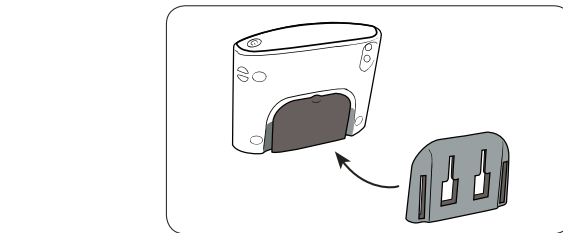

TomTom Device Attachment

Step 1. Attach the device cradle to the visor pedestal by inserting the dual T-Tabs of the pedestal (A) into the T-slots of the adapter plate (B).