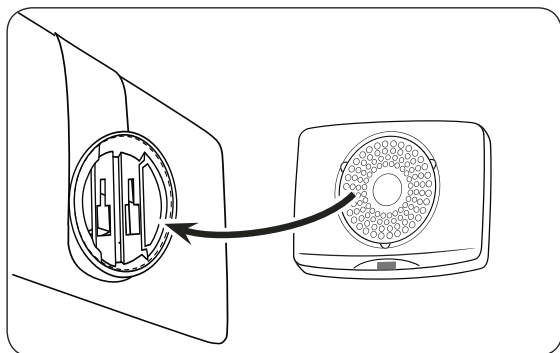

Designed in USA | Made in China

© Copyright 2010 Arkon Resources, Inc.

TT111 | Sun Visor Mount for TomTom GPS

- Step 2. While holding the mounted TomTom adapter plate, gently insert the TomTom device (not included, sold separately) into the adapter plate until an audible click is heard.

TomTom EasyPort Adapter Plate Installation

- Step 1. Connect the dual T-slots (C) on the adapter plate to the dual T-tabs (D) on the sun visor mount.

TomTom EasyPort Device Insertion

- Step 1. Insert your TomTom device into the adapter plate.