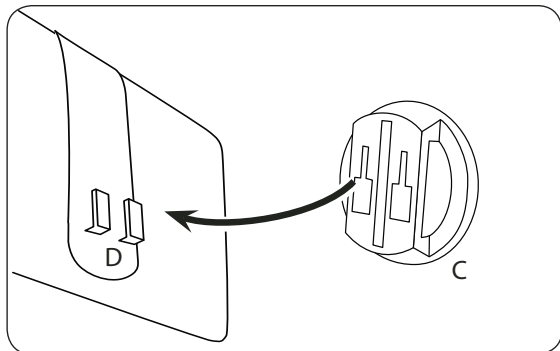

Designed in USA | Made in China

© Copyright 2010 Arkon Resources, Inc.

TT111 | Sun Visor Mount for TomTom GPS

- Step 2. While holding the mounted TomTom adapter plate, gently insert the TomTom device (not included, sold separately) into the adapter plate until an audible click is heard.

TomTom EasyPort Adapter Plate Installation

- Step 1. Connect the dual T-slots (C) on the adapter plate to the dual T-tabs (D) on the sun visor mount.

TomTom EasyPort Device Insertion

- Step 1. Insert your TomTom device into the adapter plate.