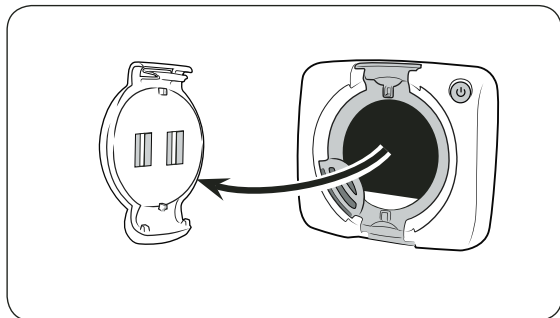

TT111 | Sun Visor Mount for TomTom GPS

1. Step 2. While holding the mounted TomTom adapter plate, gently insert the TomTom device (not included, sold separately) into the adapter plate until an audible click is heard.