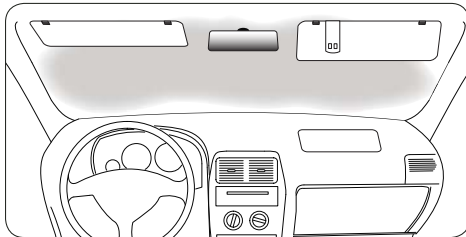

TT111 | Sun Visor Mount for TomTom GPS

Patented & Patents Pending

Package Contents:

- (1) CM011-2 Sun visor mount
- (1) APTTO - Adapter plate for TomTom ONE™ Series
- (1) APTTOXL - Adapter plate for TomTom ONE XL / XL-S™ Series
- (1) APTTGO520 - Adapter plate for TomTom GO™ Series
- (1) APTTEP - Adapter plate for TomTom EasyPort™ Series
- (1) APTTSE - Adapter plate for TomTom Start™ and Ease™

TomTom Device Compatibility:

TomTom ONE 125 125-SE (TomTom EasyPort Mount)
TomTom ONE 130, ONE 130-S (TomTom EasyPort Mount)
TomTom ONE 140, ONE 140-S (TomTom EasyPort Mount)
TomTom XL 325, XL 325-S, XL 325-SE (TomTom EasyPort Mount)
TomTom XL 330, XL 330-S (TomTom EasyPort Mount)
TomTom XL 335 Series (TomTom EasyPort Mount)
TomTom XL 340, XL 340-S, XL 340 LIVE Series (TomTom EasyPort Mount)
TomTom XL 350 Series (TomTom EasyPort Mount)
TomTom XXL 530-S, XXL 535-T, XXL 540-S/WTE, XXL 550 Series (TomTom EasyPort Mount)
TomTom ONE (US Edition, US 3rd Edition)
TomTom ONE XL (1st Edition) - TomTom ONE XL-S (1st Edition)
TomTom ONE 22, ONE 22 Regional, ONE 22 Regional Traffic
TomTom XL 22, XL 22 Regional (TomTom EasyPort Mount)
TomTom ONE UK / EUROPE (NEW Edition aka 2nd Edition, 3rd Edition)
TomTom GO 520 / 530 / 630 / 720 / 730 / 920 / 920T / 930
TomTom Start and Ease

TomTom, ONE, GO, and EasyPort, Start and Ease are product names, trademarks, or registered trademarks of TomTom International b.v. Arkon Resources, Inc. is not affiliated with TomTom International b.v.

Visor mount for holding GPS device in convenient location. Place, secure, and use your device in a manner that does not obstruct the driver's view of the road. Do not operate device while driving. Always observe safe driving practices.

Sun Visor Mounting