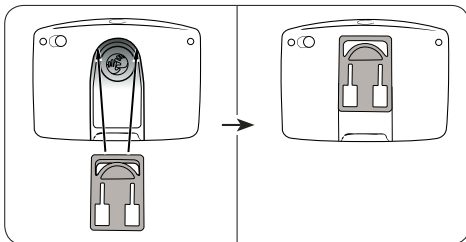

TomTom GO Adapter Plate Installation

Step 1. Attach the adapter plate by sliding it up into the slot on the back of the TomTom GO 520, 530, 630, 720, 730, 920, 920T or 930 device as shown. Attach the device as shown to the right.

TomTom ONE, ONE XL, and ONE XL-S Adapter Plate Installation

Step 1. Slide the adapter plate up into the grooves on the back of the TomTom ONE, ONE XL, or ONE XL-S.

Safety Precautions

It is your responsibility to place, secure, and use your device in a manner that will not cause accidents, personal injury, or property damage, or obstruct the driver's view of the road. Do not operate device while driving. Always observe safe driving practices.

Do not install in an air bag deployment zone. Arkon Resources, Inc. is not responsible for any damages caused to your car, your device, or yourself due to the use of this mounting accessory.