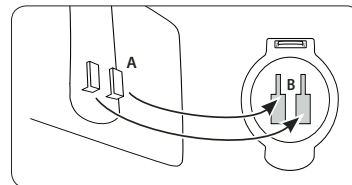

Step 1. Slide the adapter plate up into the grooves on the back of the TomTom ONE, ONE XL, or ONE XL-S.

Safety Precautions

It is your responsibility to place, secure, and use your device in a manner that will not cause accidents, personal injury, or property damage, or obstruct the driver's view of the road. Do not operate device while driving. Always observe safe driving practices.

Do not install in an air bag deployment zone. Arkon Resources, Inc. is not responsible for any damages caused to your car, your device, or yourself due to the use of this mounting accessory.

TomTom Device Attachment

Step 1. Attach the device cradle to the visor pedestal by inserting the dual T-Tabs of the pedestal (A) into the T-slots of the adapter plate (B).

TomTom Start Adapter Plate Installation

Step 1. Attach the TomTom dual-T adapter plate to the mount by inserting the dual-T tabs of the pedestal (A) into the dual T-slots on the adapter plate (B).