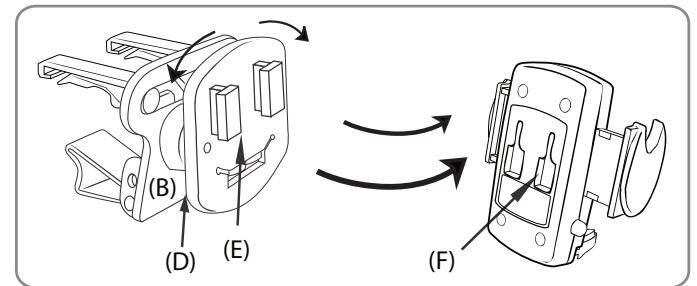

### Air Vent Pedestal Assembly

Step 1. Attach the vent mounting clips (A) to the back of the pedestal (B) with the vent clips positioned with the flat sides facing up.

### Insertion of Pedestal into the Air Vent

Step 1. Gently insert vent clips into vent louvers until the mounting clips are attached to the fin/blade of the vent. Adjust the support leg (C) vertically until it rests firmly along the bottom of the vent or dash surface below the vent.

### Pedestal Adjustment & Device Cradle Installation

Step 1. Adjust the swivel angle of the pedestal head by firmly holding the back of the pedestal (B), pulling out the pedestal head and twisting to the desired angle. Adjust the lateral angle of the pedestal head (E) by simply twisting the head on the pivot axis (D).

### Universal Cradle Instructions

- Step 1. If necessary, adjust the support legs (I) by sliding them laterally. These provide support for your device.
- Step 2. Place device on the support legs (I) and squeeze the side grip arms (G) until they fit securely to the device.
- Step 3. Push the release button (H) in order to release the device from the cradle.