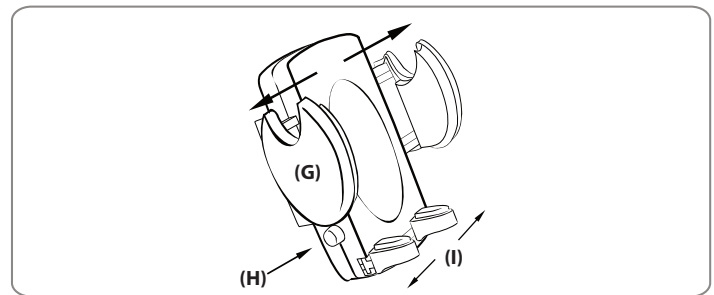

Universal Cradle Instructions

1. Step 1. If necessary, adjust the support legs (I) by sliding them laterally. These provide support for your device.
2. Step 2. Place device on the support legs (I) and squeeze the side grip arms (G) until they fit securely to the device.
3. Step 3. Push the release button (H) in order to release the device from the cradle.

Safety Precautions
Do not install Arkon products over an air bag cover or within the air bag deployment zone. Arkon Resources, Inc. assumes no responsibility of liability for injury or death as a result of car crashes and/or air bag deployment.

Arkon Resources, Inc. is not responsible for any damages caused to your air vent louvers, car, device or yourself as a result of the installation or use of this mount.

ARKON
RESOURCES INC.

The Mobile Mounting Specialists™

Consumer Hotline:
(USA) (800) 841-0884
(INT'L) (626) 254-9005
Mon-Fri. 9am-5pm, PST

www.arkon.com
Arcadia, CA 91006 USA
Made in Taiwan

© Copyright 2007 Arkon Resources, Inc.