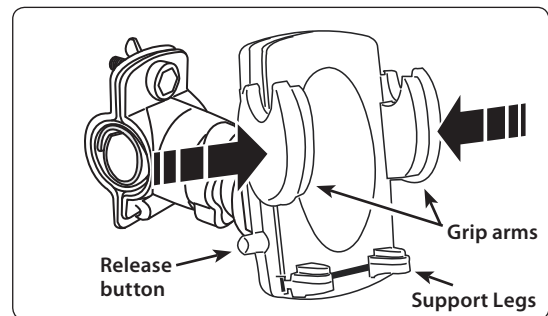

No Tools Required for installation.

Installation Instructions

Bicycle Handlebar Mounting

- Step 1. Choose a suitable location on the handlebars of your bicycle in which to mount the pedestal.
- Step 2. Unscrew the wing nut and remove the screw in order to open the notch cover plate so pedestal can be placed around the handlebars.

- Step 3. Wrap the rubber rings around the handlebar and reclip the notch cover plate around the rubber rings. Tighten the assembly by twisting the wing nut until it stops.

- Step 4. Attach the pedestal's dual T-tab head to the dual T-slots on the back of the cradle. Make sure T-tabs are engaged securely to the T-slots. Loosen the swivel tightening knob by turning it counter clockwise. Adjust angle of pedestal head as needed, then retighten swivel tightening knob to secure.

- Step 5. Place the phone or device into the cradle with the device sitting on the support legs. Clamp the grip arms inward to firmly grasp the device. Press the Release button to open the arms.

Connecting the cradle