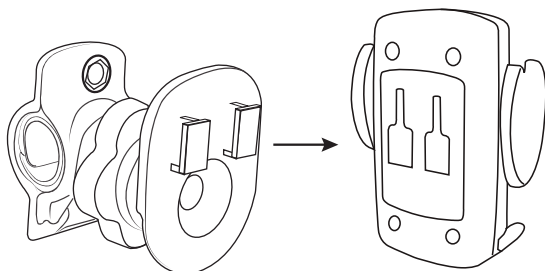

Connecting the cradle

Slide the T-slots of the cradle onto the T-tabs of of the mount pedestal.

Precaution: Arkon strongly recommends using a securing strap to provide extra protection for your device. Failure to do so may result in damage to your device. Do not operate portable devices while riding. Arkon Resources, Inc. assumes no liability for safety of bicycle rider or portable device.

Safety Precautions

Do not reposition the pedestal while cycling or driving. Arkon Resources, Inc. does not promote the adjustment of mobile devices except when the bicycle or vehicle is safely parked or stopped.

Arkon is not responsible for any damages caused to your bicycle, your device, or yourself due to the installation or use of this product.

ARKON
RESOURCES INC.

The Mobile Mounting Specialists™

Consumer Hotline:
(USA) (800) 841-0884
(INT'L) (626) 254-9005

Mon-Fri. 9am-5pm, PST

www.arkon.com
Arcadia, CA 91006 USA
Made in Taiwan

© Copyright 2007 Arkon Resources, Inc.