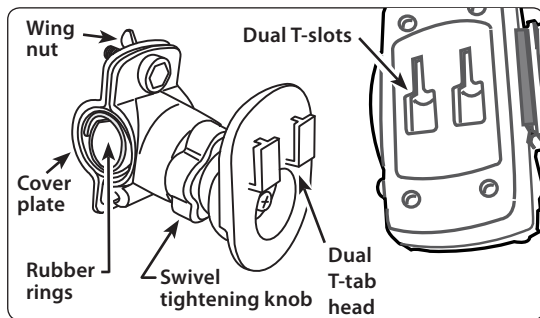

SM227 - CM927 | Bicycle Handlebar Universal Mobile Phone or PDA Mount

CM032-ST-2 Bicycle Handlebar Pedestal

CM927

SM227

Package Contents:

- (1) CM032-ST-2 Bicycle Handlebar Mount
- (1) CM090-2 or SM020-2 Universal Phone Cradle

No Tools Required for installation.

Installation Instructions

Bicycle Handlebar Mounting

- Step 1. Choose a suitable location on the handlebars of your bicycle in which to mount the pedestal.
- Step 2. Unscrew the wing nut and remove the screw in order to open the notch cover plate so pedestal can be placed around the handlebars.

- Step 3. Wrap the rubber rings around the handlebar and reclip the notch cover plate around the rubber rings. Tighten the assembly by twisting the wing nut until it stops.

- Step 4. Attach the pedestal's dual T-tab head to the dual T-slots on the back of the cradle. Make sure T-tabs are engaged securely to the T-slots. Loosen the swivel tightening knob by turning it counter clockwise. Adjust angle of pedestal head as needed, then retighten swivel tightening knob to secure.

- Step 5. Place the phone or device into the cradle with the device sitting on the support legs. Clamp the grip arms inward to firmly grasp the device. Press the Release button to open the arms.

Connecting the cradle