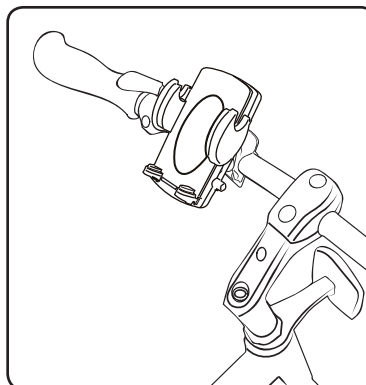

Connecting the cradle

Slide the T-slots of the cradle onto the T-tabs of of the mount pedestal.

Precaution: Arkon strongly recommends using a securing strap to provide extra protection for your device. Failure to do so may result in damage to your device. Do not operate portable devices while riding. Arkon Resources, Inc. assumes no liability for safety of bicycle rider or portable device.

Safety Precautions

Do not reposition the pedestal while cycling or driving. Arkon Resources, Inc. does not promote the adjustment of mobile devices except when the bicycle or vehicle is safely parked or stopped.

Arkon is not responsible for any damages caused to your bicycle, your device, or yourself due to the installation or use of this product.

ARKON
RESOURCES INC.

The Mobile Mounting Specialists™

Consumer Hotline:
(USA) (800) 841-0884
(INT'L) (626) 254-9005

Mon-Fri. 9am-5pm, PST

www.arkon.com
Arcadia, CA 91006 USA
Made in Taiwan

© Copyright 2007 Arkon Resources, Inc.