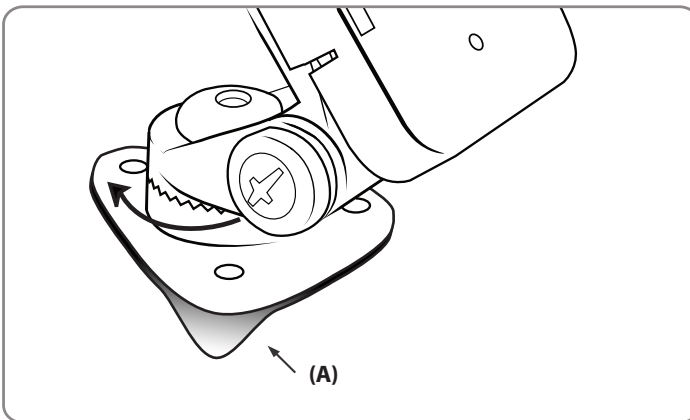

Compatibility:

- Blackberry Pearl 8100

Dash or Console Adhesive Mounting

- Step 1. Find a safe location on the dash or console to mount the pedestal. Make sure the area is clean and dry. Use the included alcohol pad to clean the mounting surface.
- Step 2. Remove the adhesive backing (A) under the triangular pedestal and firmly press into place.
- Step 3. After adhesive has bonded at room temperature (approx. 72°F) allow 24hrs prior to use for best results.
- Step 4. Adjust the angle of the pedestal head by firmly holding the base and rotating to the desired angle.

Dash or Console Screw (optional)

- Step 1. Find a safe location on the dash or console to mount the pedestal. Make sure the area is clean and dry. Use the included alcohol pad to clean the mounting surface if necessary. Remove the adhesive backing (A) under the triangular pedestal and firmly press into place.
- Step 2. Using a screwdriver, tighten the 3 screws (B) through the pedestal base into the mounting surface.
- Step 3. Adjust the angle of the pedestal head by firmly holding the base and rotating to the desired angle.
- Step 4. Attach the device cradle to the pedestal by inserting the dual T-tabs of the pedestal (C) into the T-slots of the cradle (D).