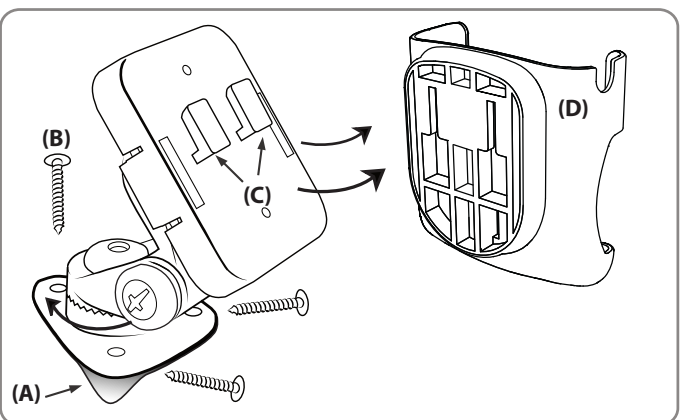

Compatibility:

- Blackberry Pearl 8100

Dash or Console Adhesive Mounting

- Step 1. Find a safe location on the dash or console to mount the pedestal. Make sure the area is clean and dry. Use the included alcohol pad to clean the mounting surface.
- Step 2. Remove the adhesive backing (A) under the triangular pedestal and firmly press into place.
- Step 3. After adhesive has bonded at room temperature (approx. 72°F) allow 24hrs prior to use for best results.
- Step 4. Adjust the angle of the pedestal head by firmly holding the base and rotating to the desired angle.

Dash or Console Screw (optional)

- Step 1. Find a safe location on the dash or console to mount the pedestal. Make sure the area is clean and dry. Use the included alcohol pad to clean the mounting surface if necessary. Remove the adhesive backing (A) under the triangular pedestal and firmly press into place.
- Step 2. Using a screwdriver, tighten the 3 screws (B) through the pedestal base into the mounting surface.
- Step 3. Adjust the angle of the pedestal head by firmly holding the base and rotating to the desired angle.
- Step 4. Attach the device cradle to the pedestal by inserting the dual T-tabs of the pedestal (C) into the T-slots of the cradle (D).