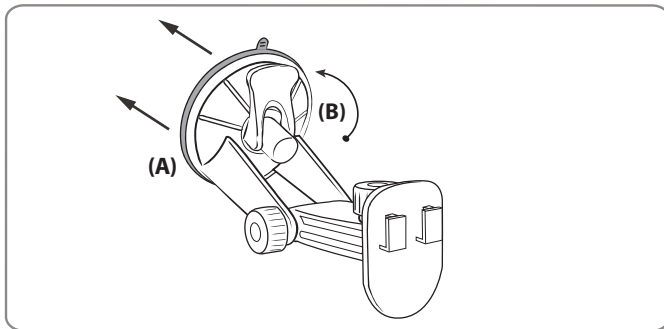

CM026-L | 6" Windshield Suction Pedestal

CM026-L

CM026-L-1

CM026-L-2

Windshield Installation

Step 1. Push the pedestal suction cup (A) firmly to the windshield. Flip the lever (B) down to secure the suction cup.

Gooseneck and Dual-T Head Instructions

- Step 1. Adjust the angle of the pedestal head by loosening the adjustment knob (D).
- Step 2. Adjust the lateral angle of the pedestal head by loosening the adjustment knob (E).
- Step 3. Attach the device cradle (H) to the dual-T tab head (F) by inserting the T-tabs into the T-slots (G). (Cradles are sold separately and vary depending on the device that you are using)

CM026-L Instructions (For use with Tomtom® GO Module)

- Step 1. Attach the pedestal to the Tomtom® GO Module by fitting the tip of the pedestal (I) to the module so that the holes align.
- Step 2. Insert the screw from beneath. Screw on the swivel adjustment knob (J) to secure the module to the pedestal. Use adjustment knob (J) to change the lateral angle of the module.

Dash Installation (Optional, when disc is included)

- Step 1. Locate a safe flat surface on the dash or console to mount the pedestal. Clean the dash with the alcohol pad provided. Let the dash surface dry before applying the adhesive disc (C).
- Step 2. Push the pedestal suction cup (A) firmly to the disc (C). Flip the lever (B) down to secure the suction cup.