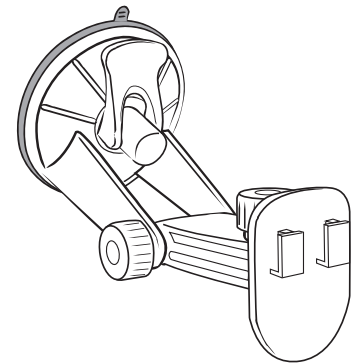

CM026-L | 6" Windshield Suction Pedestal

CM026-L

CM026-L-1

CM026-L-2

Windshield Installation

Step 1. Push the pedestal suction cup (A) firmly to the windshield. Flip the lever (B) down to secure the suction cup.

Gooseneck and Dual-T Head Instructions

- Step 1. Adjust the angle of the pedestal head by loosening the adjustment knob (D).
- Step 2. Adjust the lateral angle of the pedestal head by loosening the adjustment knob (E).
- Step 3. Attach the device cradle (H) to the dual-T tab head (F) by inserting the T-tabs into the T-slots (G). (Cradles are sold separately and vary depending on the device that you are using)

CM026-L Instructions (For use with Tomtom® GO Module)

- Step 1. Attach the pedestal to the Tomtom® GO Module by fitting the tip of the pedestal (I) to the module so that the holes align.
- Step 2. Insert the screw from beneath. Screw on the swivel adjustment knob (J) to secure the module to the pedestal. Use adjustment knob (J) to change the lateral angle of the module.

Dash Installation (Optional, when disc is included)

- Step 1. Locate a safe flat surface on the dash or console to mount the pedestal. Clean the dash with the alcohol pad provided. Let the dash surface dry before applying the adhesive disc (C).
- Step 2. Push the pedestal suction cup (A) firmly to the disc (C). Flip the lever (B) down to secure the suction cup.