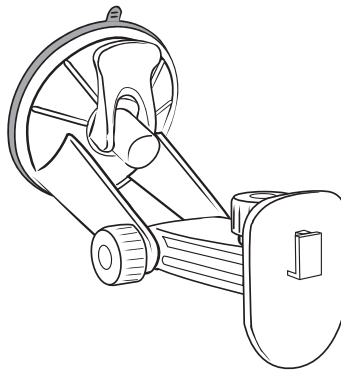

CM026-L | 6" Windshield Suction Pedestal

CM026-L

CM026-L-1

CM026-L-2

Windshield Installation

Step 1. Push the pedestal suction cup (A) firmly to the windshield. Flip the lever (B) down to secure the suction cup.

Gooseneck and Dual-T Head Instructions

- Step 1. Adjust the angle of the pedestal head by loosening the adjustment knob (D).
- Step 2. Adjust the lateral angle of the pedestal head by loosening the adjustment knob (E).
- Step 3. Attach the device cradle (H) to the dual-T tab head (F) by inserting the T-tabs into the T-slots (G). (Cradles are sold separately and vary depending on the device that you are using)

CM026-L Instructions (For use with Tomtom® GO Module)

- Step 1. Attach the pedestal to the Tomtom® GO Module by fitting the tip of the pedestal (I) to the module so that the holes align.
- Step 2. Insert the screw from beneath. Screw on the swivel adjustment knob (J) to secure the module to the pedestal. Use adjustment knob (J) to change the lateral angle of the module.

Dash Installation (Optional, when disc is included)

- Step 1. Locate a safe flat surface on the dash or console to mount the pedestal. Clean the dash with the alcohol pad provided. Let the dash surface dry before applying the adhesive disc (C).
- Step 2. Push the pedestal suction cup (A) firmly to the disc (C). Flip the lever (B) down to secure the suction cup.