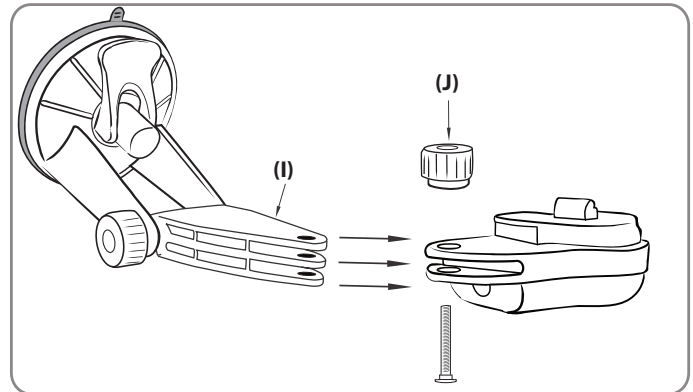

CM026-L | 6" Windshield Suction Pedestal

CM026-L

CM026-L-1

CM026-L-2

Windshield Installation

Step 1. Push the pedestal suction cup (A) firmly to the windshield. Flip the lever (B) down to secure the suction cup.

Gooseneck and Dual-T Head Instructions

- Step 1. Adjust the angle of the pedestal head by loosening the adjustment knob (D).
- Step 2. Adjust the lateral angle of the pedestal head by loosening the adjustment knob (E).
- Step 3. Attach the device cradle (H) to the dual-T tab head (F) by inserting the T-tabs into the T-slots (G). (Cradles are sold separately and vary depending on the device that you are using)

CM026-L Instructions (For use with Tomtom® GO Module)

- Step 1. Attach the pedestal to the Tomtom® GO Module by fitting the tip of the pedestal (I) to the module so that the holes align.
- Step 2. Insert the screw from beneath. Screw on the swivel adjustment knob (J) to secure the module to the pedestal. Use adjustment knob (J) to change the lateral angle of the module.

Dash Installation (Optional, when disc is included)

- Step 1. Locate a safe flat surface on the dash or console to mount the pedestal. Clean the dash with the alcohol pad provided. Let the dash surface dry before applying the adhesive disc (C).
- Step 2. Push the pedestal suction cup (A) firmly to the disc (C). Flip the lever (B) down to secure the suction cup.