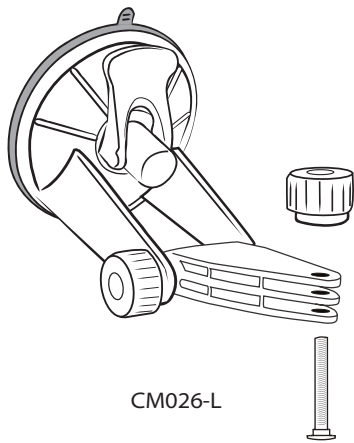

CM026-L | 6" Windshield Suction Pedestal

CM026-L

CM026-L-1

CM026-L-2

Windshield Installation

Step 1. Push the pedestal suction cup (A) firmly to the windshield. Flip the lever (B) down to secure the suction cup.

Gooseneck and Dual-T Head Instructions

- Step 1. Adjust the angle of the pedestal head by loosening the adjustment knob (D).
- Step 2. Adjust the lateral angle of the pedestal head by loosening the adjustment knob (E).
- Step 3. Attach the device cradle (H) to the dual-T tab head (F) by inserting the T-tabs into the T-slots (G). (Cradles are sold separately and vary depending on the device that you are using)

CM026-L Instructions (For use with Tomtom® GO Module)

- Step 1. Attach the pedestal to the Tomtom® GO Module by fitting the tip of the pedestal (I) to the module so that the holes align.
- Step 2. Insert the screw from beneath. Screw on the swivel adjustment knob (J) to secure the module to the pedestal. Use adjustment knob (J) to change the lateral angle of the module.

Dash Installation (Optional, when disc is included)

- Step 1. Locate a safe flat surface on the dash or console to mount the pedestal. Clean the dash with the alcohol pad provided. Let the dash surface dry before applying the adhesive disc (C).
- Step 2. Push the pedestal suction cup (A) firmly to the disc (C). Flip the lever (B) down to secure the suction cup.