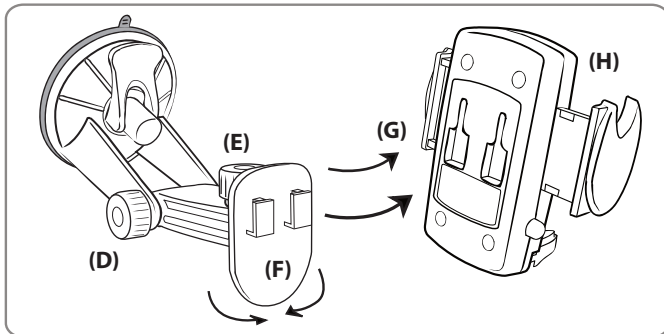

CM026-L | 6" Windshield Suction Pedestal

CM026-L

CM026-L-1

CM026-L-2

Windshield Installation

Step 1. Push the pedestal suction cup (A) firmly to the windshield. Flip the lever (B) down to secure the suction cup.

Gooseneck and Dual-T Head Instructions

- Step 1. Adjust the angle of the pedestal head by loosening the adjustment knob (D).
- Step 2. Adjust the lateral angle of the pedestal head by loosening the adjustment knob (E).
- Step 3. Attach the device cradle (H) to the dual-T tab head (F) by inserting the T-tabs into the T-slots (G). (Cradles are sold separately and vary depending on the device that you are using)

CM026-L Instructions (For use with Tomtom® GO Module)

- Step 1. Attach the pedestal to the Tomtom® GO Module by fitting the tip of the pedestal (I) to the module so that the holes align.
- Step 2. Insert the screw from beneath. Screw on the swivel adjustment knob (J) to secure the module to the pedestal. Use adjustment knob (J) to change the lateral angle of the module.

Dash Installation (Optional, when disc is included)

- Step 1. Locate a safe flat surface on the dash or console to mount the pedestal. Clean the dash with the alcohol pad provided. Let the dash surface dry before applying the adhesive disc (C).
- Step 2. Push the pedestal suction cup (A) firmly to the disc (C). Flip the lever (B) down to secure the suction cup.