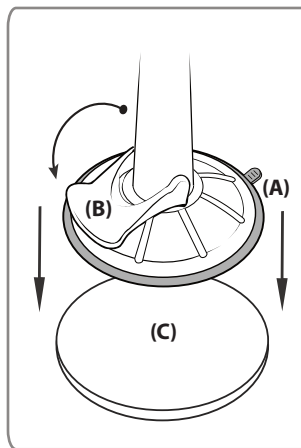

CM026-L | 6" Windshield Suction Pedestal

CM026-L

CM026-L-1

CM026-L-2

Windshield Installation

Step 1. Push the pedestal suction cup (A) firmly to the windshield. Flip the lever (B) down to secure the suction cup.

Gooseneck and Dual-T Head Instructions

- Step 1. Adjust the angle of the pedestal head by loosening the adjustment knob (D).
- Step 2. Adjust the lateral angle of the pedestal head by loosening the adjustment knob (E).
- Step 3. Attach the device cradle (H) to the dual-T tab head (F) by inserting the T-tabs into the T-slots (G). (Cradles are sold separately and vary depending on the device that you are using)

CM026-L Instructions (For use with Tomtom® GO Module)

- Step 1. Attach the pedestal to the Tomtom® GO Module by fitting the tip of the pedestal (I) to the module so that the holes align.
- Step 2. Insert the screw from beneath. Screw on the swivel adjustment knob (J) to secure the module to the pedestal. Use adjustment knob (J) to change the lateral angle of the module.

Dash Installation (Optional, when disc is included)

- Step 1. Locate a safe flat surface on the dash or console to mount the pedestal. Clean the dash with the alcohol pad provided. Let the dash surface dry before applying the adhesive disc (C).
- Step 2. Push the pedestal suction cup (A) firmly to the disc (C). Flip the lever (B) down to secure the suction cup.