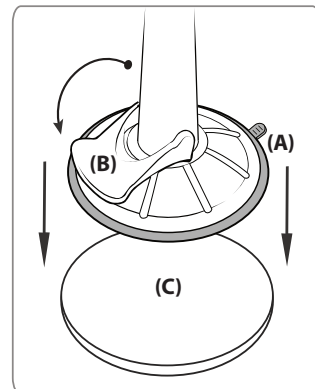

Dash Installation

Step 1. Locate a safe flat surface on the dash or console to mount the pedestal. Clean the dash with the alcohol pad provided. Let the dash surface dry before applying the adhesive disc (C).

Step 2. Push the pedestal suction cup (A) firmly to the disc (C). Flip the lever (B) down to secure the suction cup.