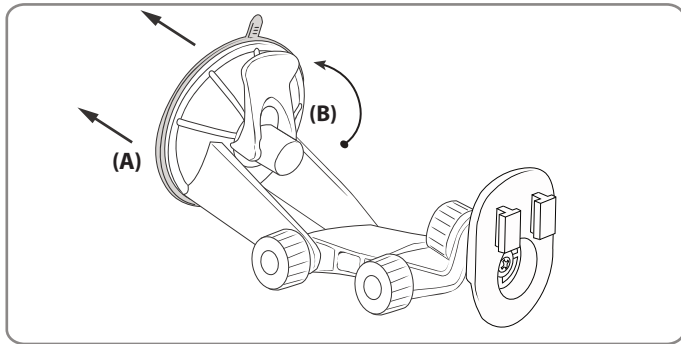

T-Mobile 7105t, Nextel 7100i, Sprint 7130

**Windshield Installation**

Step 1. Push the pedestal suction cup (A) firmly to the windshield. Flip the lever (B) down to secure the suction cup.

**Dash Installation**

Step 1. Locate a safe flat surface on the dash or console to mount the pedestal. Clean the dash with the alcohol pad provided. Let the dash surface dry before applying the adhesive disc (C).

Step 2. Push the pedestal suction cup (A) firmly to the disc (C). Flip the lever (B) down to secure the suction cup.

Step 3. Attach the device cradle to the dual-T tab head (F) by inserting the T-tabs into the T-slots (G).

**Blackberry Cradle Instructions**

Step 1. If you are using a Blackberry 8700 series device, insert adhesive pads (H) at the pedestal base as shown so the device can fit securely.