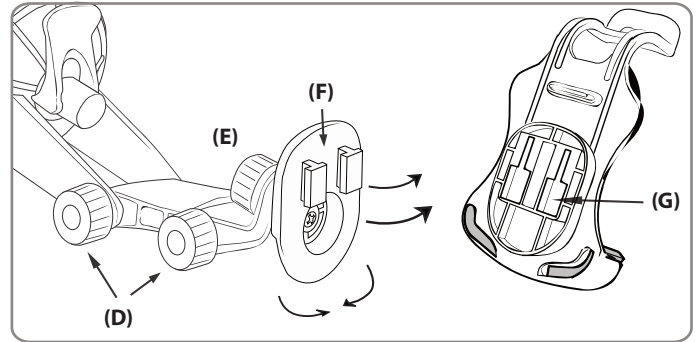

T-Mobile 7105t, Nextel 7100i, Sprint 7130

**Windshield Installation**

Step 1. Push the pedestal suction cup (A) firmly to the windshield. Flip the lever (B) down to secure the suction cup.

**Dash Installation**

Step 1. Locate a safe flat surface on the dash or console to mount the pedestal. Clean the dash with the alcohol pad provided. Let the dash surface dry before applying the adhesive disc (C).

Step 2. Push the pedestal suction cup (A) firmly to the disc (C). Flip the lever (B) down to secure the suction cup.