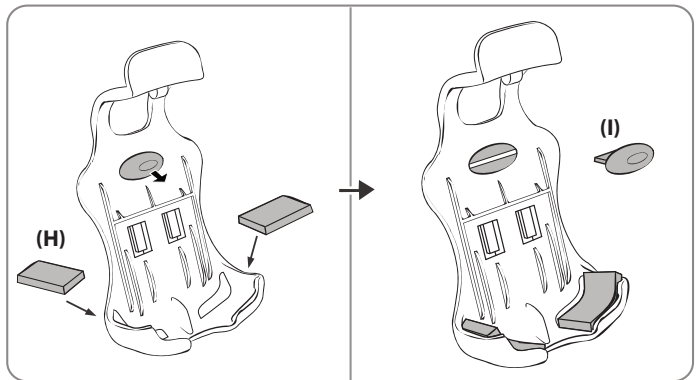

Step 1. Locate a safe flat surface on the dash or console to mount the pedestal. Clean the dash with the alcohol pad provided. Let the dash surface dry before applying the adhesive disc (C).

Step 2. Push the pedestal suction cup (A) firmly to the disc (C). Flip the lever (B) down to secure the suction cup.

**Pedestal and Dual-T Head Instructions**

Step 1. Adjust the angle of the pedestal head by loosening the adjustment knobs (D).

Step 2. Adjust the angle and rotation of the pedestal head by loosening the adjustment knob (E).

Step 3. Attach the device cradle to the dual-T tab head (F) by inserting the T-tabs into the T-slots (G).

**Blackberry Cradle Instructions**

Step 1. If you are using a Blackberry 8700 series device, insert adhesive pads (H) at the pedestal base as shown so the device can fit securely.