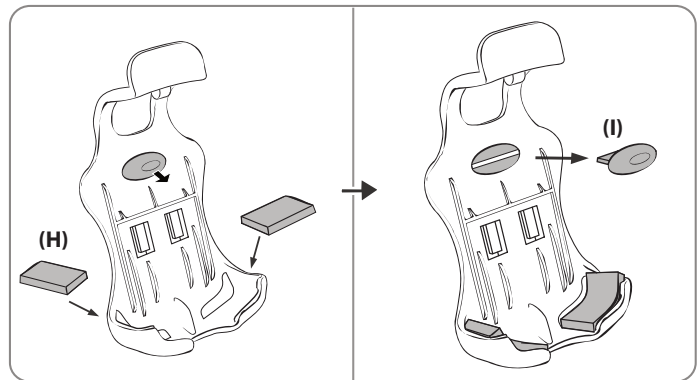

T-Mobile 7105t, Nextel 7100i, Sprint 7130

Windshield Installation

Step 1. Push the pedestal suction cup (A) firmly to the windshield. Flip the lever (B) down to secure the suction cup.

Dash Installation

Step 1. Locate a safe flat surface on the dash or console to mount the pedestal. Clean the dash with the alcohol pad provided. Let the dash surface dry before applying the adhesive disc (C).

Step 2. Push the pedestal suction cup (A) firmly to the disc (C). Flip the lever (B) down to secure the suction cup.

Pedestal and Dual-T Head Instructions

- Step 1. Adjust the angle of the pedestal head by loosening the adjustment knob (D).
- Step 2. Adjust the angle and rotation of the pedestal head by loosening the adjustment knob (E).
- Step 3. Attach the device cradle to the dual-T tab head (F) by inserting the T-tabs into the T-slots (G).

Blackberry Cradle Instructions

- Step 1. If you are using a Blackberry 8700 series device, insert adhesive pads (H) at the pedestal base as shown so the device can fit securely.
- Step 2. Remove spacer insert (I) to make more room for some devices that may use an extended battery pack.