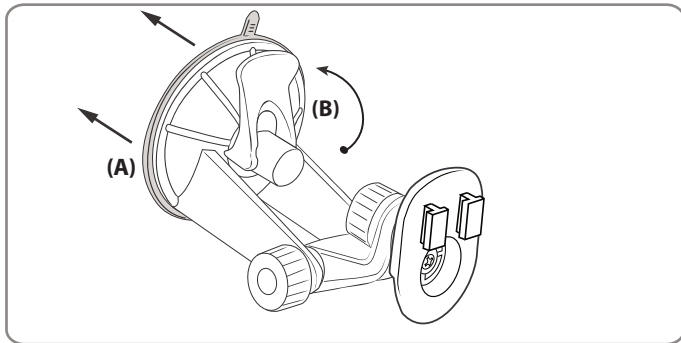

T-Mobile 7105t, Nextel 7100i, Sprint 7130

Windshield Installation

Step 1. Push the pedestal suction cup (A) firmly to the windshield. Flip the lever (B) down to secure the suction cup.

Dash Installation

Step 1. Locate a safe flat surface on the dash or console to mount the pedestal. Clean the dash with the alcohol pad provided. Let the dash surface dry before applying the adhesive disc (C).

Step 2. Push the pedestal suction cup (A) firmly to the disc (C). Flip the lever (B) down to secure the suction cup.

Pedestal and Dual-T Head Instructions

- Step 1. Adjust the angle of the pedestal head by loosening the adjustment knob (D).
- Step 2. Adjust the angle and rotation of the pedestal head by loosening the adjustment knob (E).
- Step 3. Attach the device cradle to the dual-T tab head (F) by inserting the T-tabs into the T-slots (G).