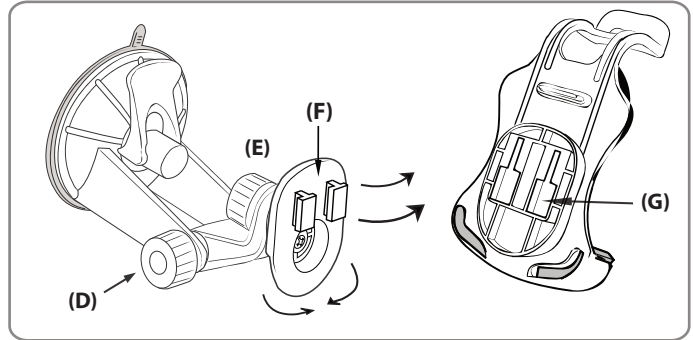

T-Mobile 7105t, Nextel 7100i, Sprint 7130

Windshield Installation

Step 1. Push the pedestal suction cup (A) firmly to the windshield. Flip the lever (B) down to secure the suction cup.

Dash Installation

Step 1. Locate a safe flat surface on the dash or console to mount the pedestal. Clean the dash with the alcohol pad provided. Let the dash surface dry before applying the adhesive disc (C).

Step 2. Push the pedestal suction cup (A) firmly to the disc (C). Flip the lever (B) down to secure the suction cup.

Pedestal and Dual-T Head Instructions

- Step 1. Adjust the angle of the pedestal head by loosening the adjustment knob (D).
- Step 2. Adjust the angle and rotation of the pedestal head by loosening the adjustment knob (E).
- Step 3. Attach the device cradle to the dual-T tab head (F) by inserting the T-tabs into the T-slots (G).