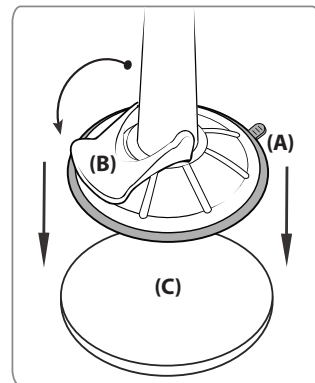

T-Mobile 7105t, Nextel 7100i, Sprint 7130

Windshield Installation

Step 1. Push the pedestal suction cup (A) firmly to the windshield. Flip the lever (B) down to secure the suction cup.

Dash Installation

Step 1. Locate a safe flat surface on the dash or console to mount the pedestal. Clean the dash with the alcohol pad provided. Let the dash surface dry before applying the adhesive disc (C).

Step 2. Push the pedestal suction cup (A) firmly to the disc (C). Flip the lever (B) down to secure the suction cup.

Pedestal and Dual-T Head Instructions

- Step 1. Adjust the angle of the pedestal head by loosening the adjustment knob (D).
- Step 2. Adjust the angle and rotation of the pedestal head by loosening the adjustment knob (E).
- Step 3. Attach the device cradle to the dual-T tab head (F) by inserting the T-tabs into the T-slots (G).

Blackberry Cradle Instructions

- Step 1. If you are using a Blackberry 8700 series device, insert adhesive pads (H) at the pedestal base as shown so the device can fit securely.
- Step 2. Remove spacer insert (I) to make more room for some devices that may use an extended battery pack.