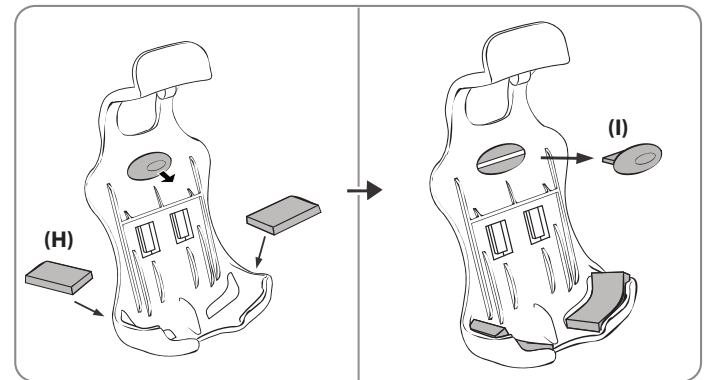

T-Mobile 7105t, Nextel 7100i, Sprint 7130

**Windshield Installation**

Step 1. Push the pedestal suction cup (A) firmly to the windshield. Flip the lever (B) down to secure the suction cup.

**Dash Installation**

Step 1. Locate a safe flat surface on the dash or console to mount the pedestal. Clean the dash with the alcohol pad provided. Let the dash surface dry before applying the adhesive disc (C).

Step 2. Push the pedestal suction cup (A) firmly to the disc (C). Flip the lever (B) down to secure the suction cup.

**Gooseneck and Dual-T Head Instructions**

- Step 1. Adjust the angle of the pedestal head by applying force to bend the gooseneck (D).
- Step 2. Adjust the angle and rotation of the pedestal head by loosening the swivel-tightening ring (E).
- Step 3. Attach the device cradle to the dual-T tab head (F) by inserting the T-tabs into the T-slots (G).