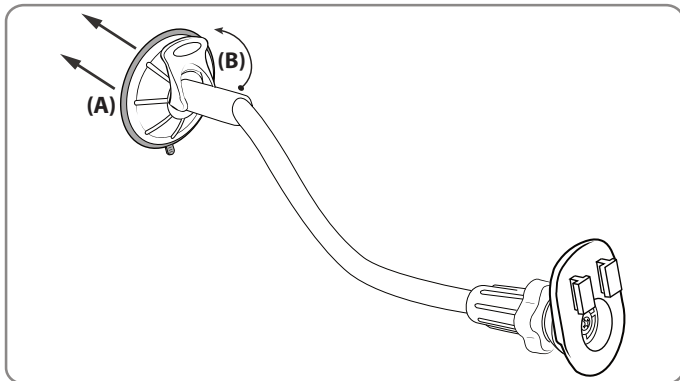

T-Mobile 7105t, Nextel 7100i, Sprint 7130

**Windshield Installation**

Step 1. Push the pedestal suction cup (A) firmly to the windshield. Flip the lever (B) down to secure the suction cup.

**Dash Installation**

Step 1. Locate a safe flat surface on the dash or console to mount the pedestal. Clean the dash with the alcohol pad provided. Let the dash surface dry before applying the adhesive disc (C).

Step 2. Push the pedestal suction cup (A) firmly to the disc (C). Flip the lever (B) down to secure the suction cup.

**Gooseneck and Dual-T Head Instructions**

- Step 1. Adjust the angle of the pedestal head by applying force to bend the gooseneck (D).
- Step 2. Adjust the angle and rotation of the pedestal head by loosening the swivel-tightening ring (E).
- Step 3. Attach the device cradle to the dual-T tab head (F) by inserting the T-tabs into the T-slots (G).