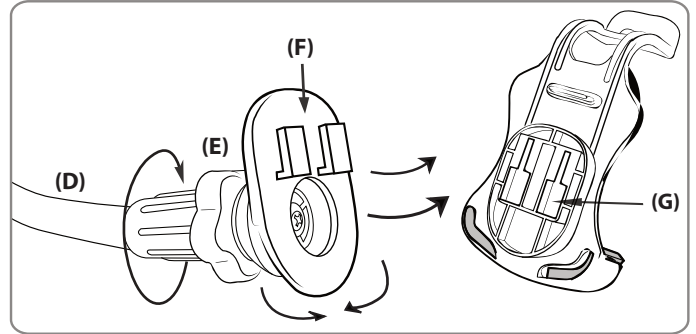

T-Mobile 7105t, Nextel 7100i, Sprint 7130

**Windshield Installation**

Step 1. Push the pedestal suction cup (A) firmly to the windshield. Flip the lever (B) down to secure the suction cup.

**Dash Installation**

Step 1. Locate a safe flat surface on the dash or console to mount the pedestal. Clean the dash with the alcohol pad provided. Let the dash surface dry before applying the adhesive disc (C).

Step 2. Push the pedestal suction cup (A) firmly to the disc (C). Flip the lever (B) down to secure the suction cup.

**Gooseneck and Dual-T Head Instructions**

- Step 1. Adjust the angle of the pedestal head by applying force to bend the gooseneck (D).
- Step 2. Adjust the angle and rotation of the pedestal head by loosening the swivel-tightening ring (E).
- Step 3. Attach the device cradle to the dual-T tab head (F) by inserting the T-tabs into the T-slots (G).