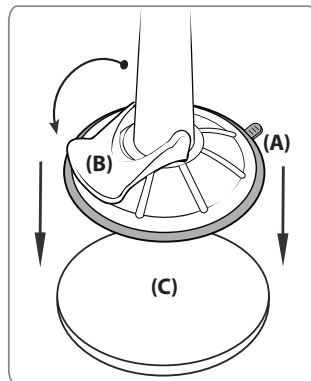

Dash Installation

Step 1. Locate a safe flat surface on the dash or console to mount the pedestal. Clean the dash with the alcohol pad provided. Let the dash surface dry before applying the adhesive disc (C).

Step 2. Push the pedestal suction cup (A) firmly to the disc (C). Flip the lever (B) down to secure the suction cup.