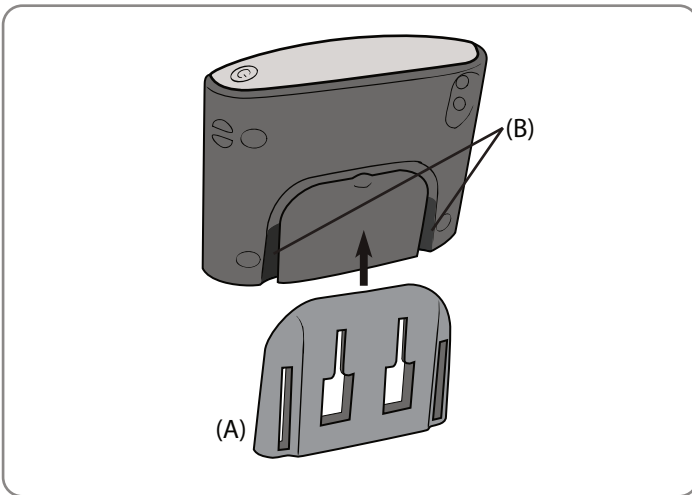

APPTOXL

Adapter Plate Attachment

Step 1. Slide the adapter plate (A) up into the grooves on the back of the TomTom One XL GPS device (B).

Attachment to Pedestal
(Pedestal Sold Separately)

Step 1. Attach the pedestal to the Tomtom One XL device by inserting the dual-T tabs (C) into the dual-T slots of the adapter plate (D).