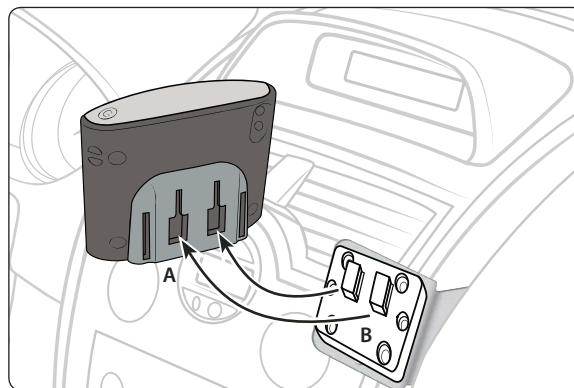

Connect TomTom Device to Pedestal

1. Step 1. Connect the dual T-slots (A) on TomTom adapter plate to the dual T-tabs (B) on the dual-T to 4-hole AMPS adapter plate.