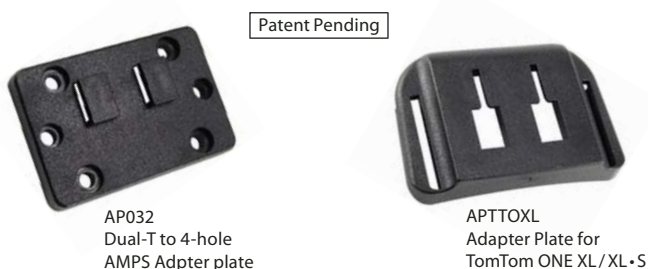

# APTTOXL-VSM | VSM 4 Hole AMPS Adapter Mount for TomTom® ONE™ XL / XL•S

## Package Contents:

- (1) APTTOXL - Adapter plate for TomTom ONE XL pattern
- (1) AP032 - Dual-T to 4-hole AMPS adapter plate with screws and nuts

## Compatible with:

- TomTom ONE XL First Edition
- TomTom ONE XL•S First Edition

Do not place mount in or near an air bag deployment zone.

## Connect Adapter plate to VSM Bracket

- Step 1. Place the Dual-T to 4-hole AMPS adapter plate against the VSM bracket. Using a screwdriver, tighten the screws into the nuts behind the adapter plate. See diagram below.