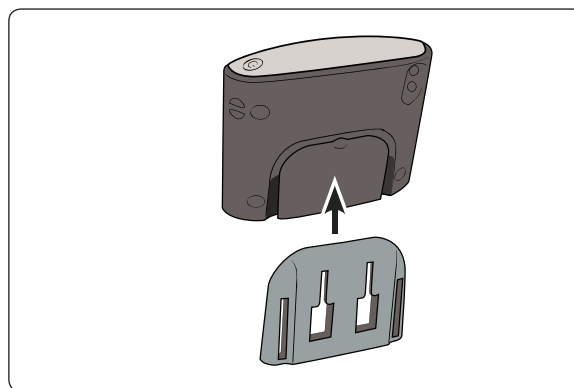

Connect Adapter Plate to TomTom ONE XL / XL•S Device

1. Step 1. Slide the adapter plate up into the grooves on the back of the TomTom ONE XL / XL•S device (not included, sold separately).