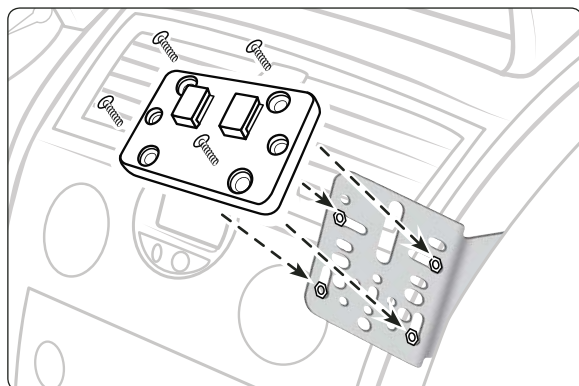

## Package Contents:

- (1) APTTOXL - Adapter plate for TomTom ONE XL pattern
- (1) AP032 - Dual-T to 4-hole AMPS adapter plate with screws and nuts

## Compatible with:

- TomTom ONE XL First Edition
- TomTom ONE XL•S First Edition

Do not place mount in or near an air bag deployment zone.

## Console Mounting VSM Bracket

Find a safe location on the console to install the vehicle specific mount (VSM) sold by other manufacturers. The VSM bracket is not included in this kit. Follow the manufacturers instructions for installing VSM bracket.

## Connect Adapter plate to VSM Bracket

- Step 1. Place the Dual-T to 4-hole AMPS adapter plate against the VSM bracket. Using a screwdriver, tighten the screws into the nuts behind the adapter plate. See diagram below.