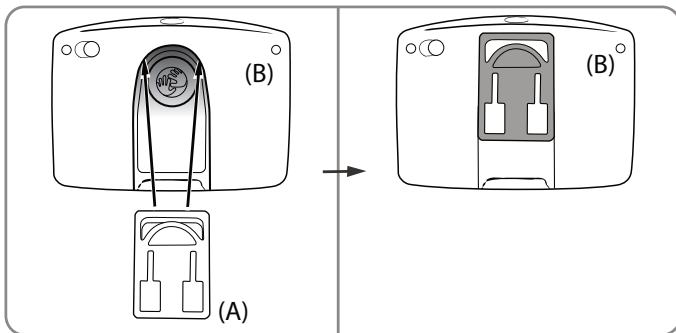

APTTGO520

Adapter Plate Attachment

Step 1. Attach the adapter plate (A) by sliding it up into the slot on the back of the Tomtom GO 520 or GO 720 device (B) as shown left.

Attachment to Pedestal
(Pedestal Sold Separately)

Step 1. Attach the pedestal to the Tomtom GO 520 or GO 720 device by inserting the dual-T tabs (C) into the dual-T slots of the adapter plate (D).

! Safety Precautions

Do not install Arkon products over an air bag cover or within the air bag deployment zone. Arkon Resources, Inc. assumes no responsibility of liability for injury or death as a result of car crashes and/or air bag deployment.