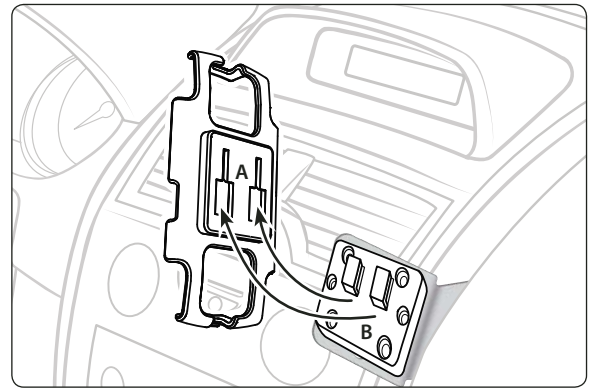

Connect Storm Cradle to 4-Hole AMPS Adapter Plate

1. Step 1. Connect the dual T-slots (A) on the back of the custom Storm cradle to the dual T-tabs (B) on the adapter plate.