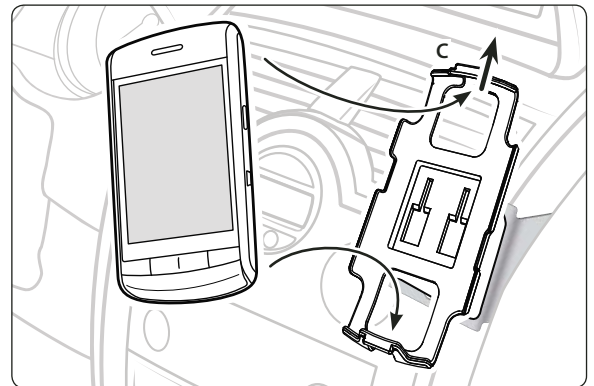

## Console Mounting VSM Bracket

- Step 1. Find a safe location on the console to install the vehicle specific mount (VSM) sold by other manufacturers. The VSM bracket is not included in this kit. Follow the manufacturer's instructions for installing VSM bracket.

## Connect Adapter plate to VSM Bracket

- Step 1. Place the Dual-T to 4-hole AMPS adapter plate against the VSM bracket. Using a screwdriver, tighten the screws into the nuts behind the adapter plate. See diagram below.

## Connect Storm Cradle to 4-Hole AMPS Adapter Plate

- Step 1. Connect the dual T-slots (A) on the back of the custom Storm cradle to the dual T-tabs (B) on the adapter plate.

## Storm Insertion and Removal from Cradle

- Step 1. Push and hold the upper thumb tab (C) and gently insert the Storm device (not included, sold separately) into the cradle.