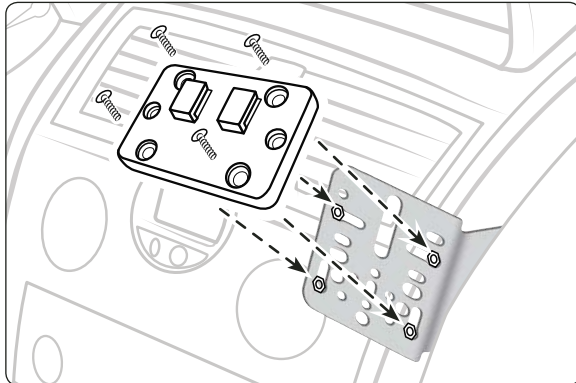

Do not place mount in or near an air bag deployment zone.

## Console Mounting VSM Bracket

- Step 1. Find a safe location on the console to install the vehicle specific mount (VSM) sold by other manufacturers. The VSM bracket is not included in this kit. Follow the manufacturer's instructions for installing VSM bracket.

## Connect Adapter plate to VSM Bracket

- Step 1. Place the Dual-T to 4-hole AMPS adapter plate against the VSM bracket. Using a screwdriver, tighten the screws into the nuts behind the adapter plate. See diagram below.

## Connect Storm Cradle to 4-Hole AMPS Adapter Plate

- Step 1. Connect the dual T-slots (A) on the back of the custom Storm cradle to the dual T-tabs (B) on the adapter plate.