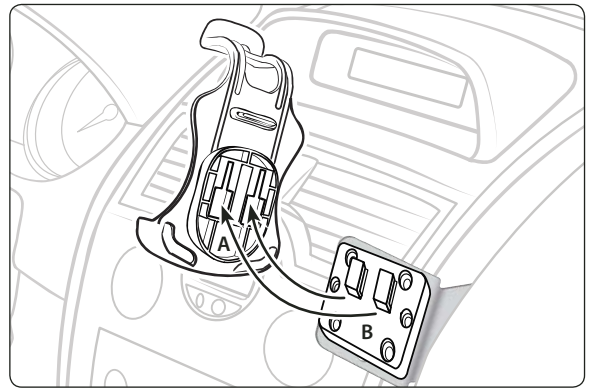

Do not place mount in or near an air bag deployment zone.

Console Mounting VSM Bracket

- Step 1. Find a safe location on the console to install the vehicle specific mount (VSM) sold by other manufacturers. The VSM bracket is not included in this kit. Follow the manufacturers instructions for installing VSM bracket.

Connect Adapter plate to VSM Bracket

- Step 1. Place the Dual-T to 4-hole AMPS adapter plate against the VSM bracket. Using a screwdriver, tighten the screws into the nuts behind the adapter plate. See diagram below.

Adhesive Pad Insertion

- Step 1. Insert adhesive pads into the cradle base so the Curve can fit more securely.

Connect Curve Cradle to 4-Hole AMPS Adapter Plate

- Step 1. Connect the dual T-slots (A) on custom Curve cradle to the dual T-tabs (B) on the adapter plate.