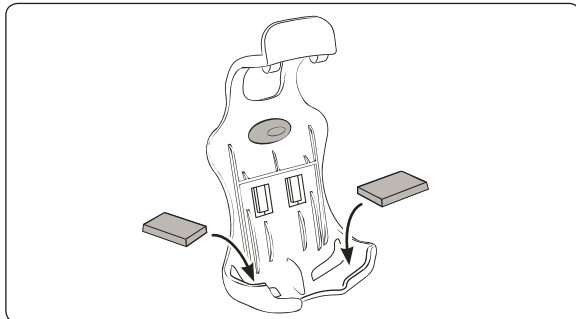

Do not place mount in or near an air bag deployment zone.

Console Mounting VSM Bracket

- Step 1. Find a safe location on the console to install the vehicle specific mount (VSM) sold by other manufacturers. The VSM bracket is not included in this kit. Follow the manufacturers instructions for installing VSM bracket.

Connect Adapter plate to VSM Bracket

- Step 1. Place the Dual-T to 4-hole AMPS adapter plate against the VSM bracket. Using a screwdriver, tighten the screws into the nuts behind the adapter plate. See diagram below.

Adhesive Pad Insertion

- Step 1. Insert adhesive pads into the cradle base so the Curve can fit more securely.

Connect Curve Cradle to 4-Hole AMPS Adapter Plate

- Step 1. Connect the dual T-slots (A) on custom Curve cradle to the dual T-tabs (B) on the adapter plate.