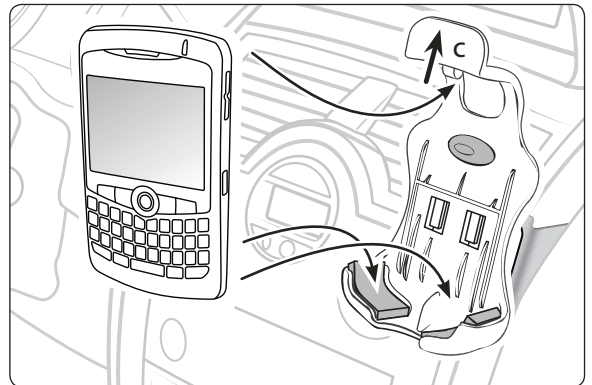

Do not place mount in or near an air bag deployment zone.

Console Mounting VSM Bracket

- Step 1. Find a safe location on the console to install the vehicle specific mount (VSM) sold by other manufacturers. The VSM bracket is not included in this kit. Follow the manufacturers instructions for installing VSM bracket.

Connect Adapter plate to VSM Bracket

- Step 1. Place the Dual-T to 4-hole AMPS adapter plate against the VSM bracket. Using a screwdriver, tighten the screws into the nuts behind the adapter plate. See diagram below.

Adhesive Pad Insertion

- Step 1. Insert adhesive pads into the cradle base so the Curve can fit more securely.

Connect Curve Cradle to 4-Hole AMPS Adapter Plate

- Step 1. Connect the dual T-slots (A) on custom Curve cradle to the dual T-tabs (B) on the adapter plate.

Curve Insertion and Removal from Cradle

- Step 1. Lift and hold the upper thumb tab (C) while gently lowering the Curve device (not included, sold separately) into the cradle.

Safety Precautions

Do not install Arkon products over an air bag cover or within the air bag deployment zone. Arkon Resources, Inc. assumes no responsibility of liability for injury or death as a result of car crashes and/or air bag deployment.