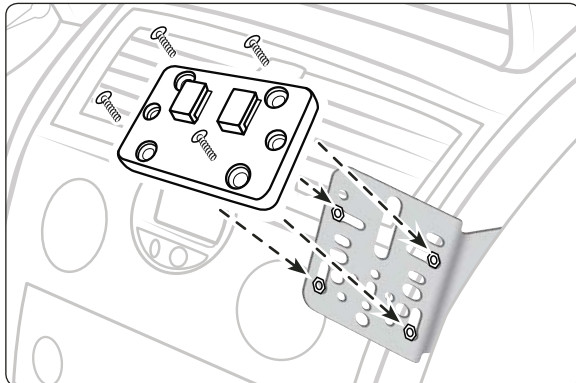

APCURVE-VSM | VSM 4 Hole AMPS Adapter Mount for BlackBerry® Curve™

Package Contents:

- (1) CC001 - Custom cradle for BlackBerry Curve
- (1) AP032 - Dual-T to 4-hole AMPS adapter plate with screws and nuts

Do not place mount in or near an air bag deployment zone.

Console Mounting VSM Bracket

- Step 1. Find a safe location on the console to install the vehicle specific mount (VSM) sold by other manufacturers. The VSM bracket is not included in this kit. Follow the manufacturers instructions for installing VSM bracket.

Connect Adapter plate to VSM Bracket

- Step 1. Place the Dual-T to 4-hole AMPS adapter plate against the VSM bracket. Using a screwdriver, tighten the screws into the nuts behind the adapter plate. See diagram below.

Adhesive Pad Insertion

- Step 1. Insert adhesive pads into the cradle base so the Curve can fit more securely.

Connect Curve Cradle to 4-Hole AMPS Adapter Plate

- Step 1. Connect the dual T-slots (A) on custom Curve cradle to the dual T-tabs (B) on the adapter plate.